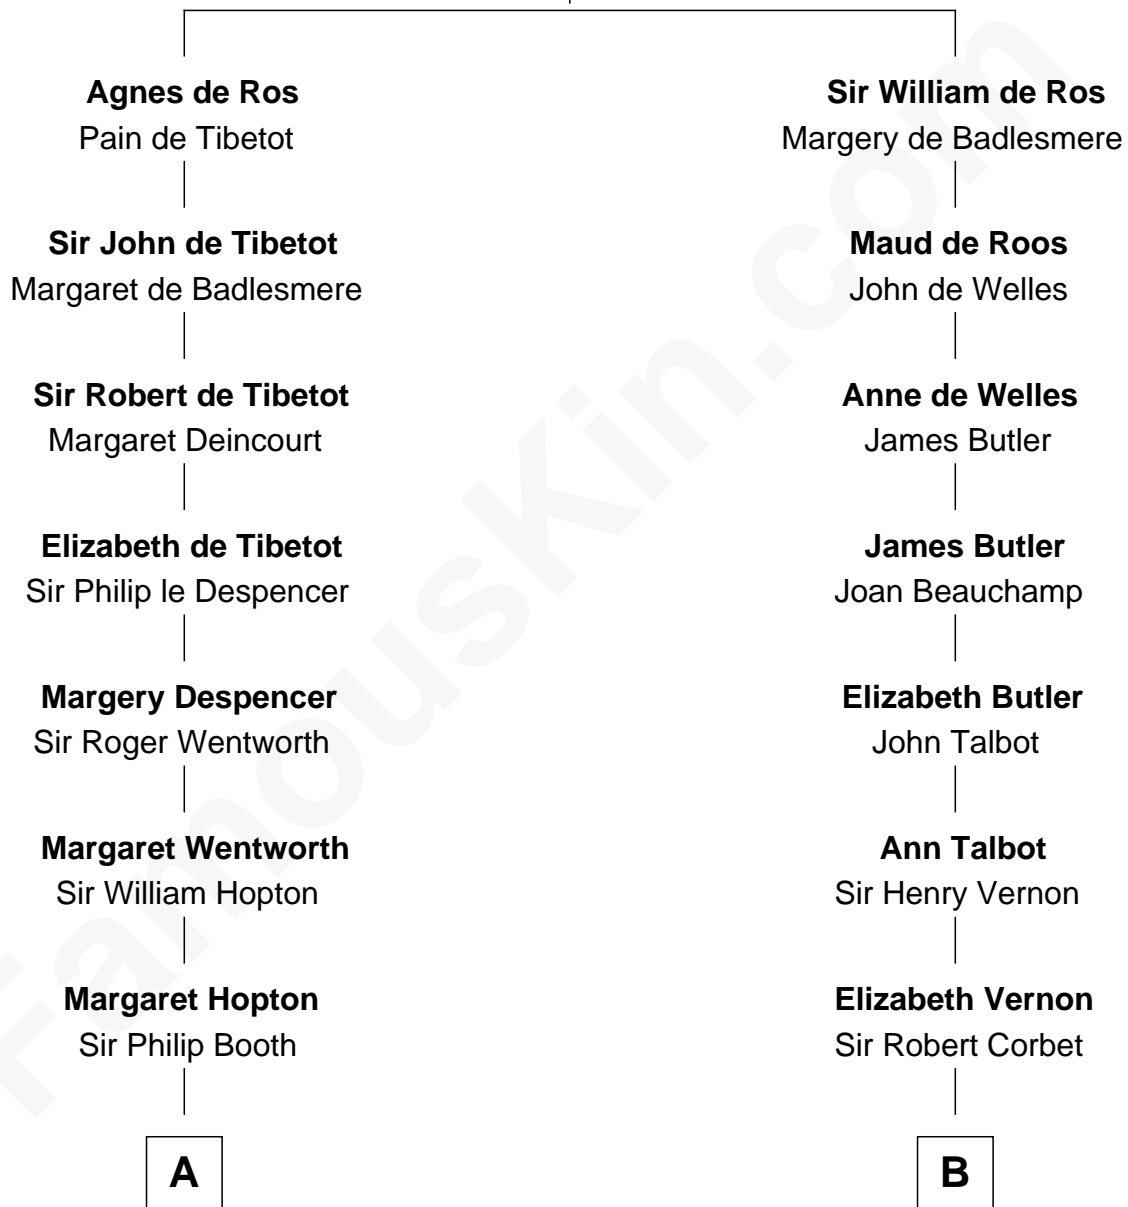

FamousKin.com

Relationship Chart of

Thomas Jefferson

3rd U.S. President and Signer of the Declaration of Independence

16th cousin 2 times removed of

Olivia De Havilland
Movie Actress

William de Ros
Maude de Vaux

C

Walter Augustus De Havilland

Lillian Augusta Ruse

Olivia De Havilland

Movie Actress

FamousKin.com