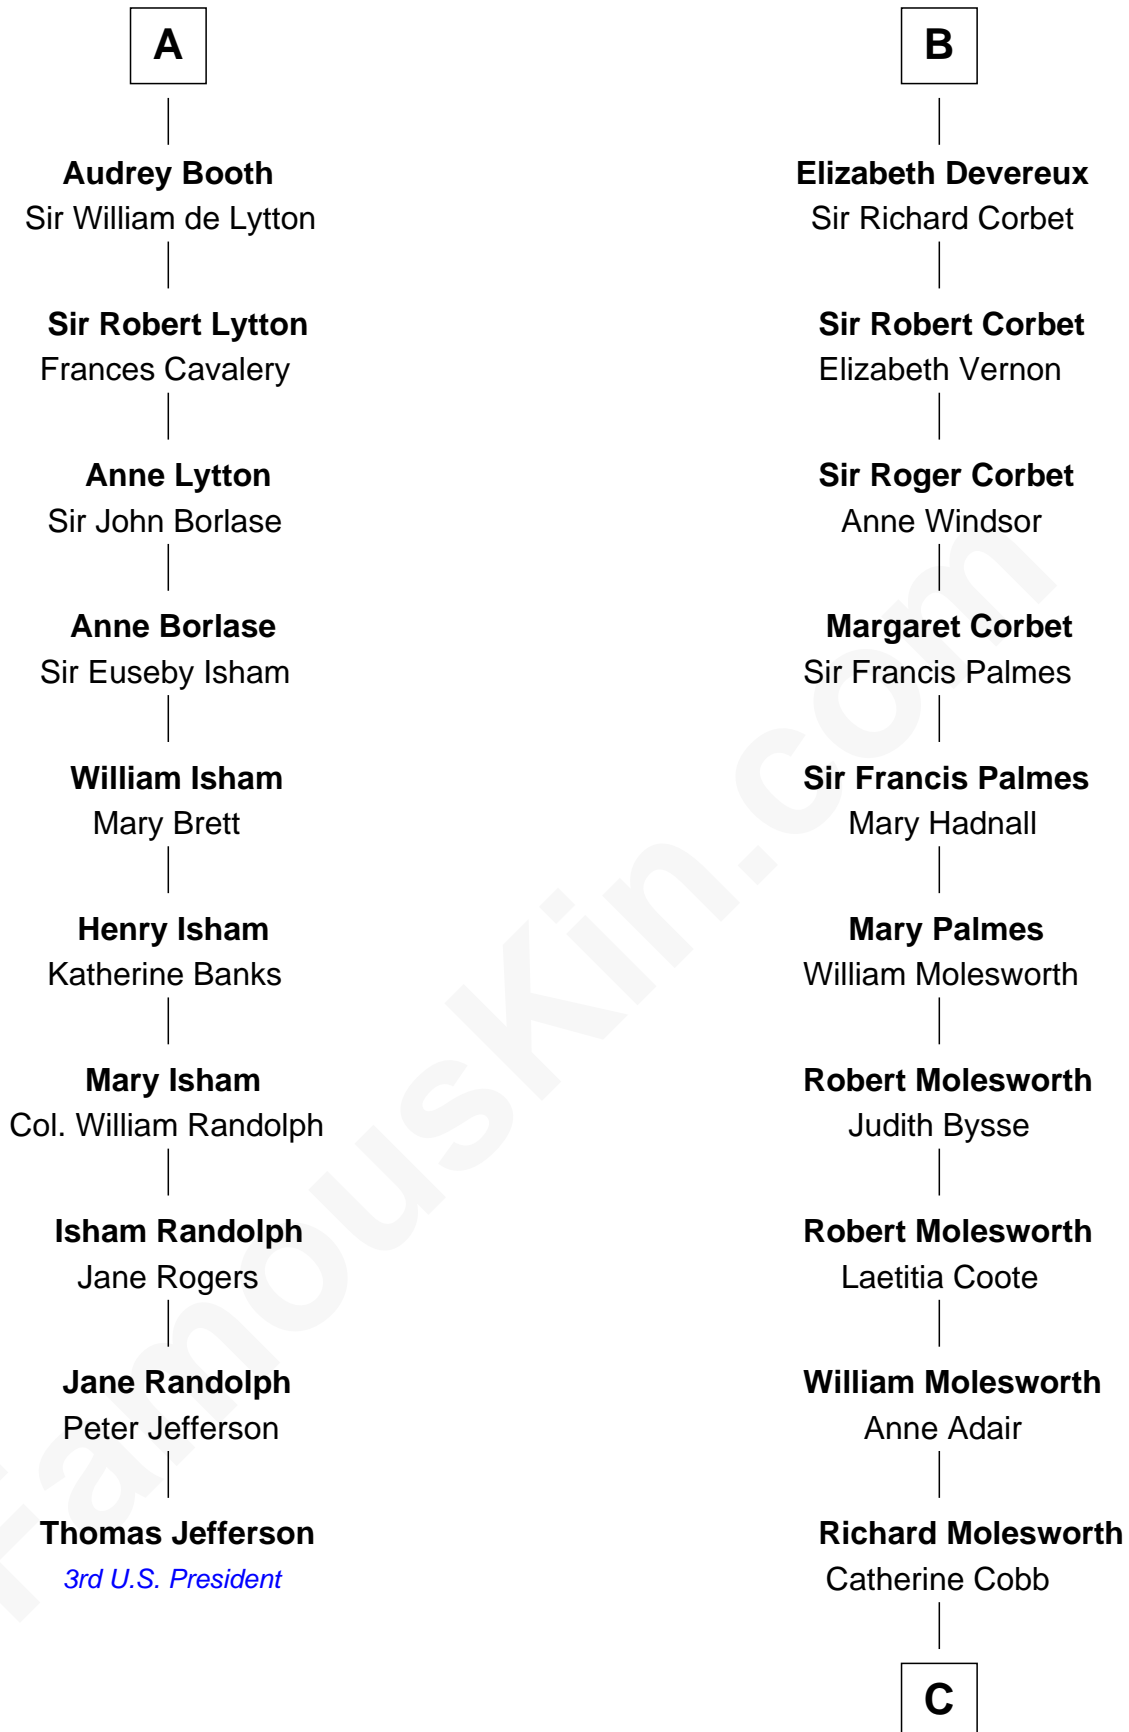

FamousKin.com

Relationship Chart of

Thomas Jefferson

3rd U.S. President and Signer of the Declaration of Independence

16th cousin 4 times removed of

Olivia De Havilland
Movie Actress

Sir Hugh le Despencer
Isabella de Beauchamp

Sir Philip le Despencer
Margaret de Goushill

Hugh le Despencer
Eleanor de Clare

Sir Philip le Despencer
Joan de Cobham

Sir Edward le Despencer
Anne de Ferrers

Sir Philip le Despencer
Elizabeth - - - - -

Edward Despencer
Elizabeth Burghersh

Sir Philip le Despencer
Elizabeth de Tibetot

Margaret Despencer
Robert de Ferrers

Margery Despencer
Sir Roger Wentworth

Sir Edmund Ferrers
Ellen Roche

Margaret Wentworth
Sir William Hopton

Sir William Ferrers
Elizabeth Belknap

Margaret Hopton
Sir Philip Booth

Anne Ferrers
Sir Walter Devereux

A

B

C

John Molesworth

Louise Tomkyns

Margaret Letitia Molesworth