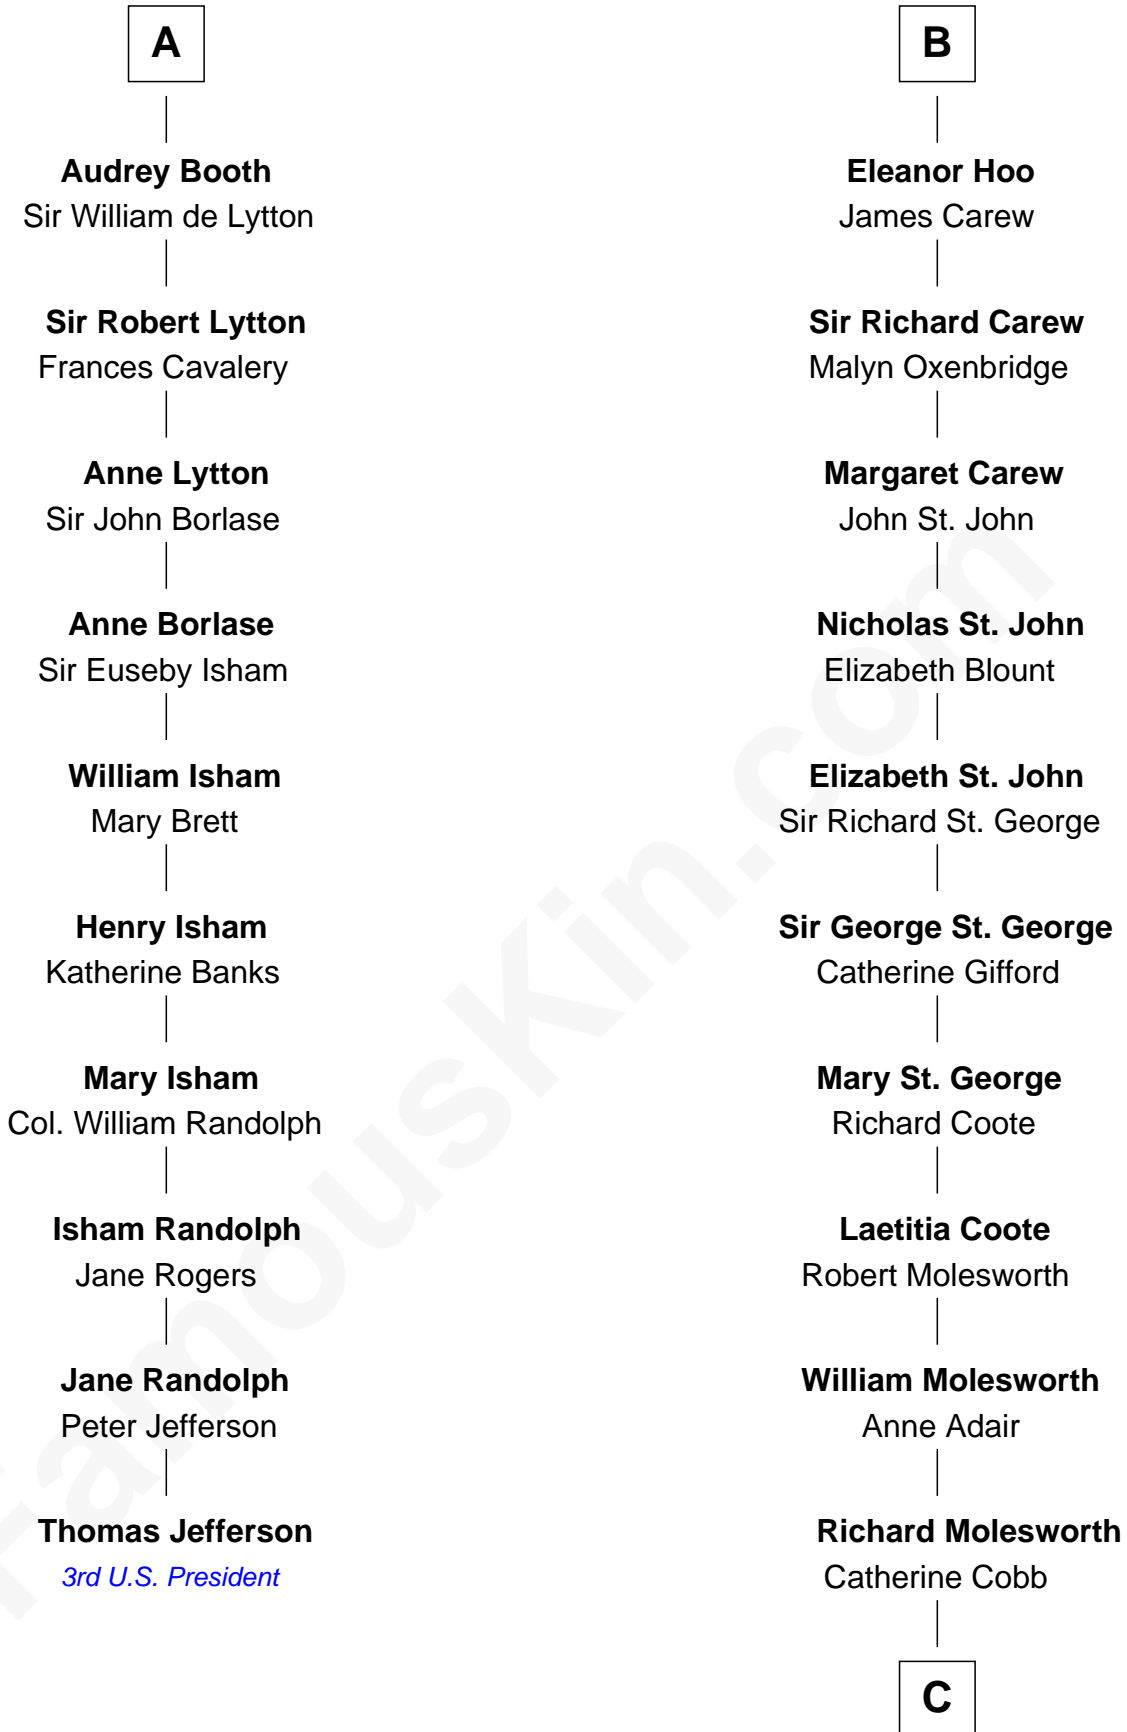

FamousKin.com

Relationship Chart of

Thomas Jefferson

3rd U.S. President and Signer of the Declaration of Independence

16th cousin 4 times removed of

Joan Fontaine

Movie Actress

C

John Molesworth

Louise Tomkyns

Margaret Letitia Molesworth

Charles Richard De Havilland

Walter Augustus De Havilland

Lillian Augusta Ruse

Joan Fontaine

Movie Actress