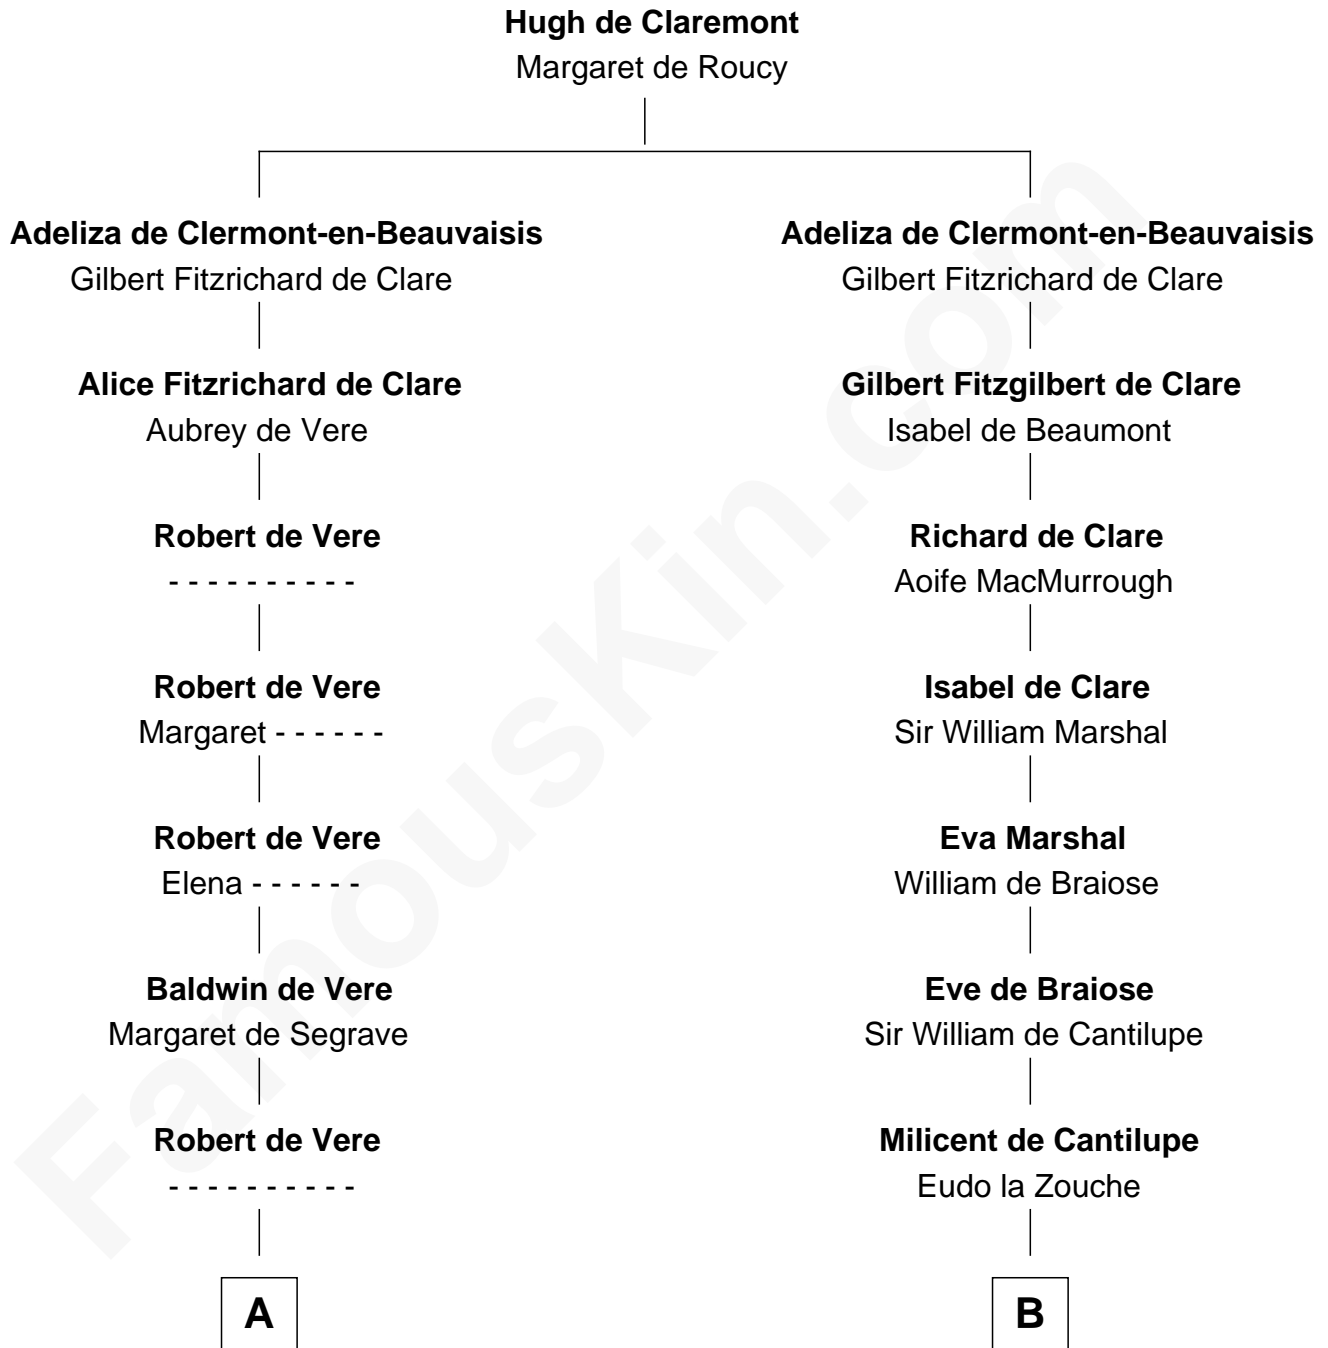

FamousKin.com

Relationship Chart of

Thomas Jefferson

3rd U.S. President and Signer of the Declaration of Independence

20th cousin 1 time removed of

George Clinton

4th U.S. Vice President

C

Henry Isham
Katherine Banks

Mary Isham
Col. William Randolph

Isham Randolph
Jane Rogers

Jane Randolph
Peter Jefferson

Thomas Jefferson
3rd U.S. President

D

William Clinton
Elizabeth Kennedy

James Clinton
Elizabeth Smith

Charles Clinton
Elizabeth Denniston

George Clinton
4th U.S. Vice President

FamousKin.com