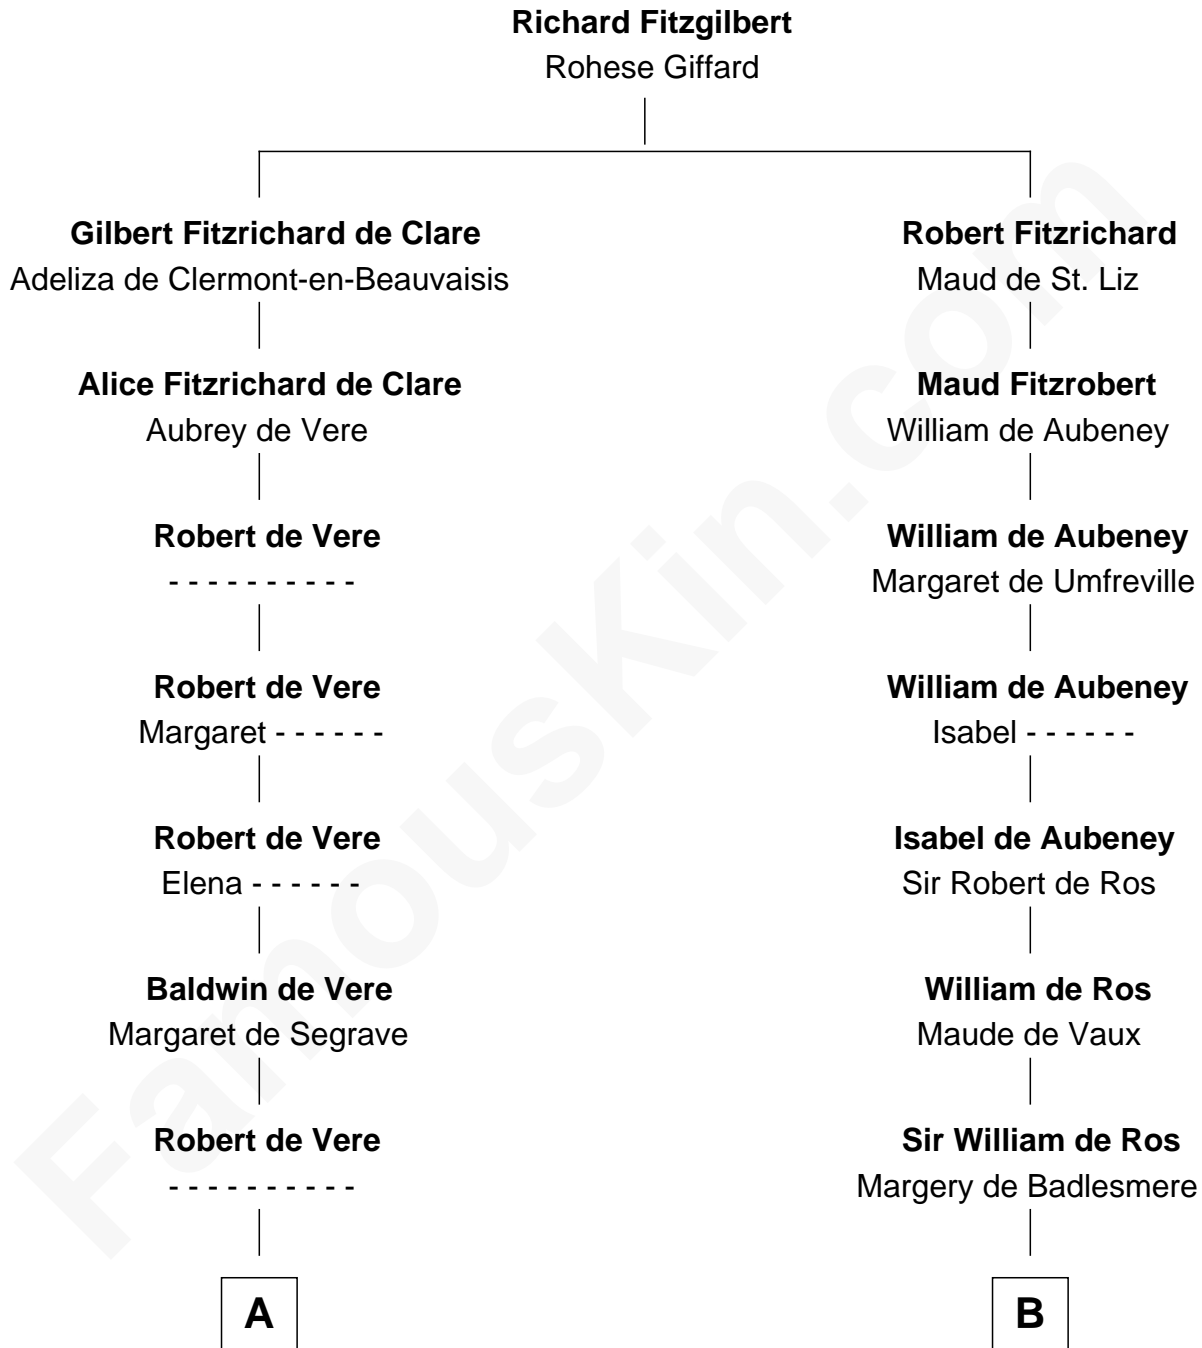

FamousKin.com

Relationship Chart of

Thomas Jefferson

3rd U.S. President and Signer of the Declaration of Independence

19th cousin 2 times removed of

George Clinton

4th U.S. Vice President

C

Henry Isham
Katherine Banks

Mary Isham
Col. William Randolph

Isham Randolph
Jane Rogers

Jane Randolph
Peter Jefferson

Thomas Jefferson
3rd U.S. President

D

James Clinton
Elizabeth Smith

Charles Clinton
Elizabeth Denniston