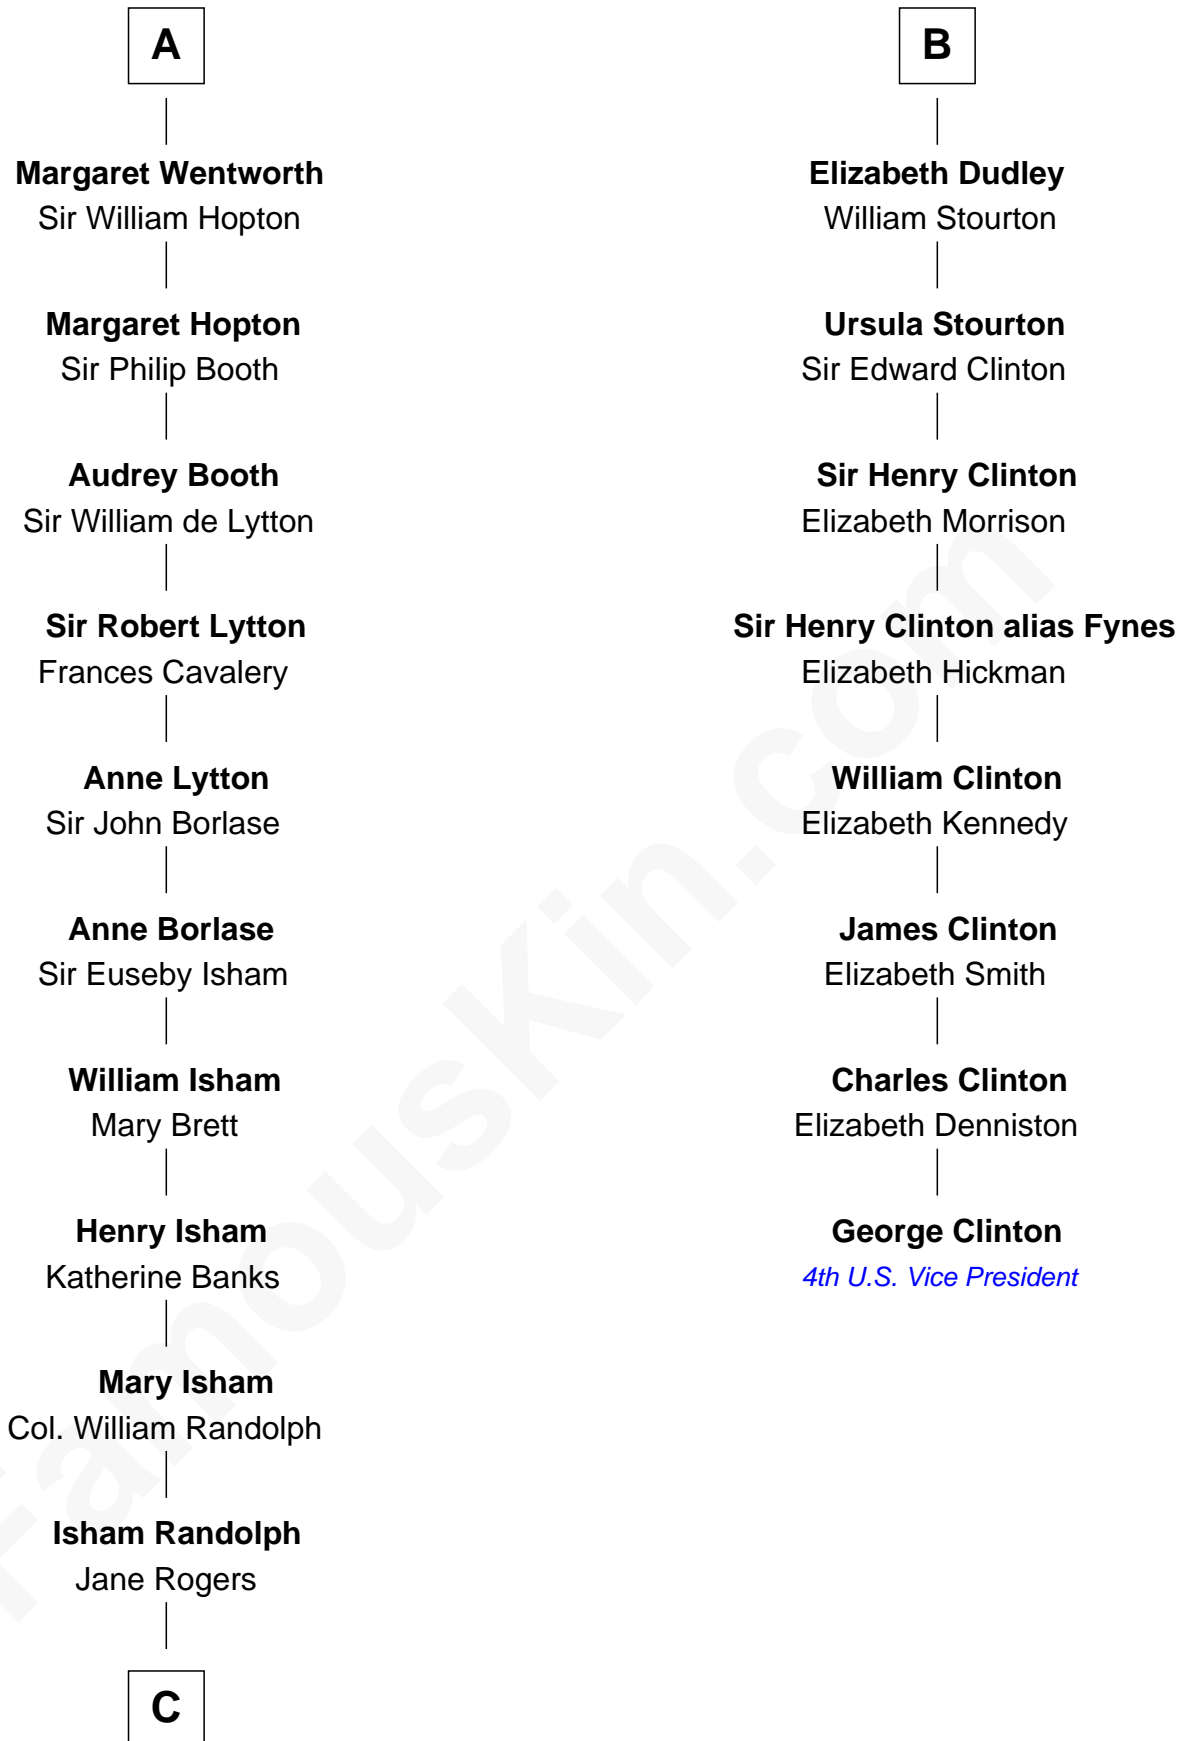

FamousKin.com

Relationship Chart of

Thomas Jefferson

3rd U.S. President and Signer of the Declaration of Independence

14th cousin 4 times removed of

George Clinton

4th U.S. Vice President

Sir William de Ferrers

John Deincourt

Thomas de Berkeley
Katherine de Clyvedon

Sir William Deincourt
Milicent la Zouche

Sir John Berkeley
Elizabeth Betteshorne

Margaret Deincourt
Sir Robert de Tibetot

Elizabeth Berkeley
Sir John Sutton

Elizabeth de Tibetot
Sir Philip le Despencer

Sir John Sutton Dudley
Elizabeth Bramshot

Margery Despencer
Sir Roger Wentworth

Edmund Dudley
Elizabeth Grey

A

B

C

Jane Randolph