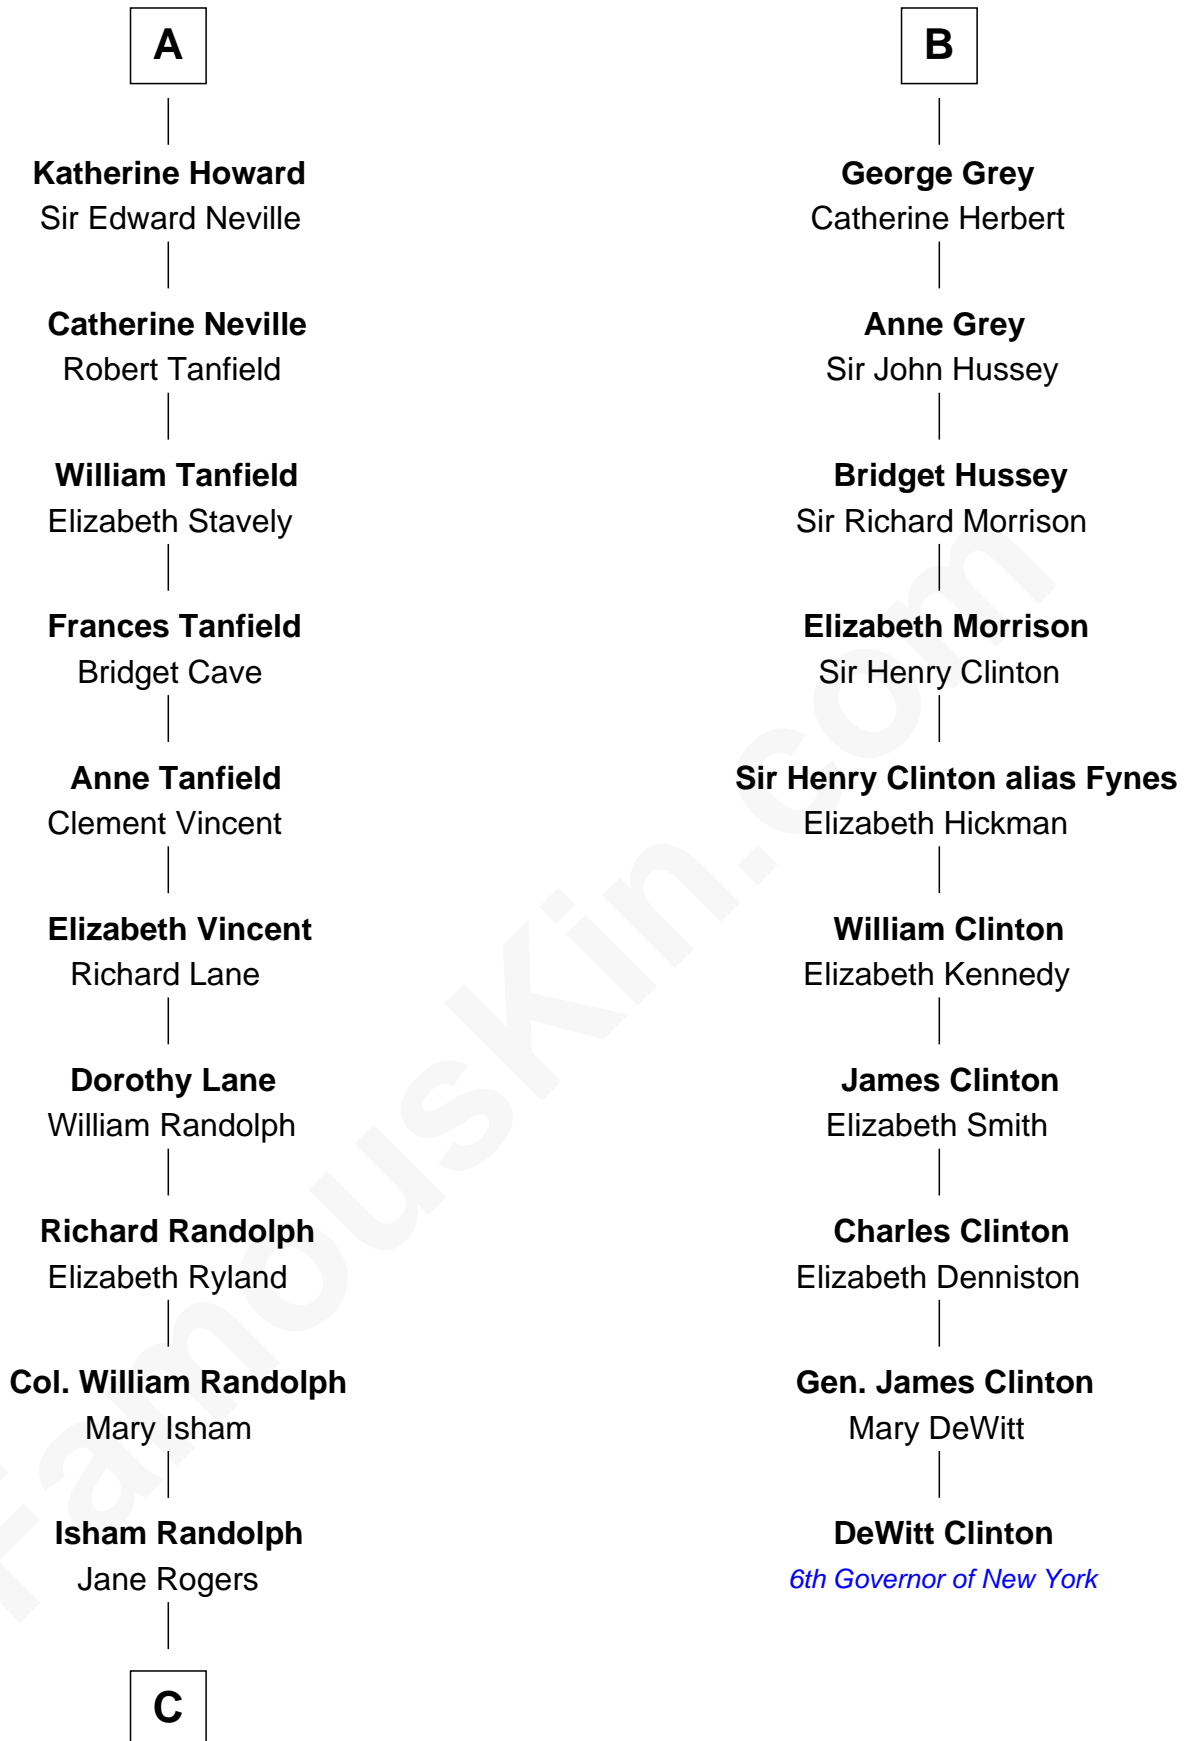

FamousKin.com

Relationship Chart of

Thomas Jefferson

3rd U.S. President and Signer of the Declaration of Independence

16th cousin 2 times removed of

DeWitt Clinton

6th Governor of New York

Sir Humphrey de Bohun

Eleanor de Bohun

Sir John de Verdun

Maud de Verdun

Sir John de Grey

Sir Roger de Grey

Elizabeth de Hastings

Sir Reynold de Grey

Eleanor le Strange

Sir Reynold Grey

Margaret de Ros

Sir John Grey

Constance de Holand

Sir Edmund Grey

Katherine Percy

B

C