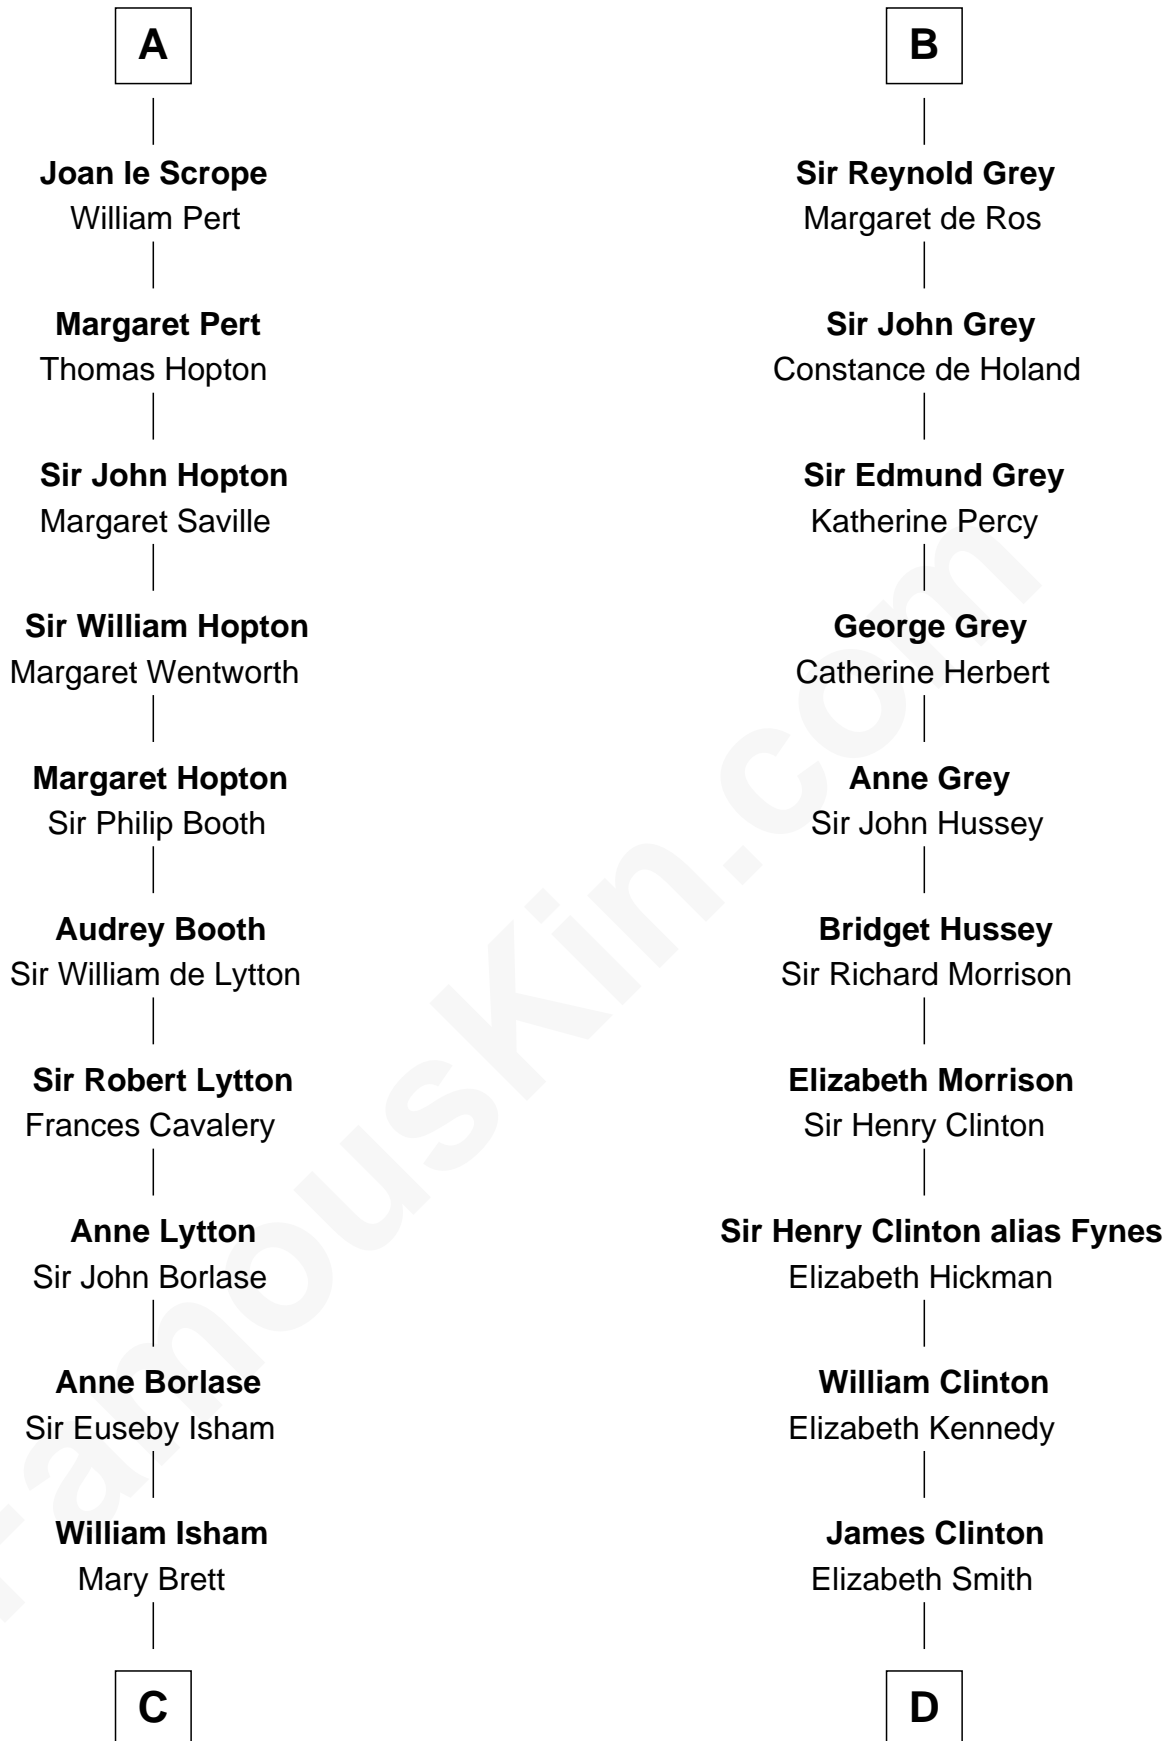

## Relationship Chart of

### Thomas Jefferson

3rd U.S. President and Signer of the Declaration of Independence

19th cousin 2 times removed of

### DeWitt Clinton

6th Governor of New York

**David I, King of Scotland**  
Maud of Northumberland

**C**

**Henry Isham**  
Katherine Banks

**Mary Isham**  
Col. William Randolph

**Isham Randolph**  
Jane Rogers

**Jane Randolph**  
Peter Jefferson

**Thomas Jefferson**  
*3rd U.S. President*

**D**

**Charles Clinton**  
Elizabeth Denniston

**Gen. James Clinton**  
Mary DeWitt

**DeWitt Clinton**  
*6th Governor of New York*