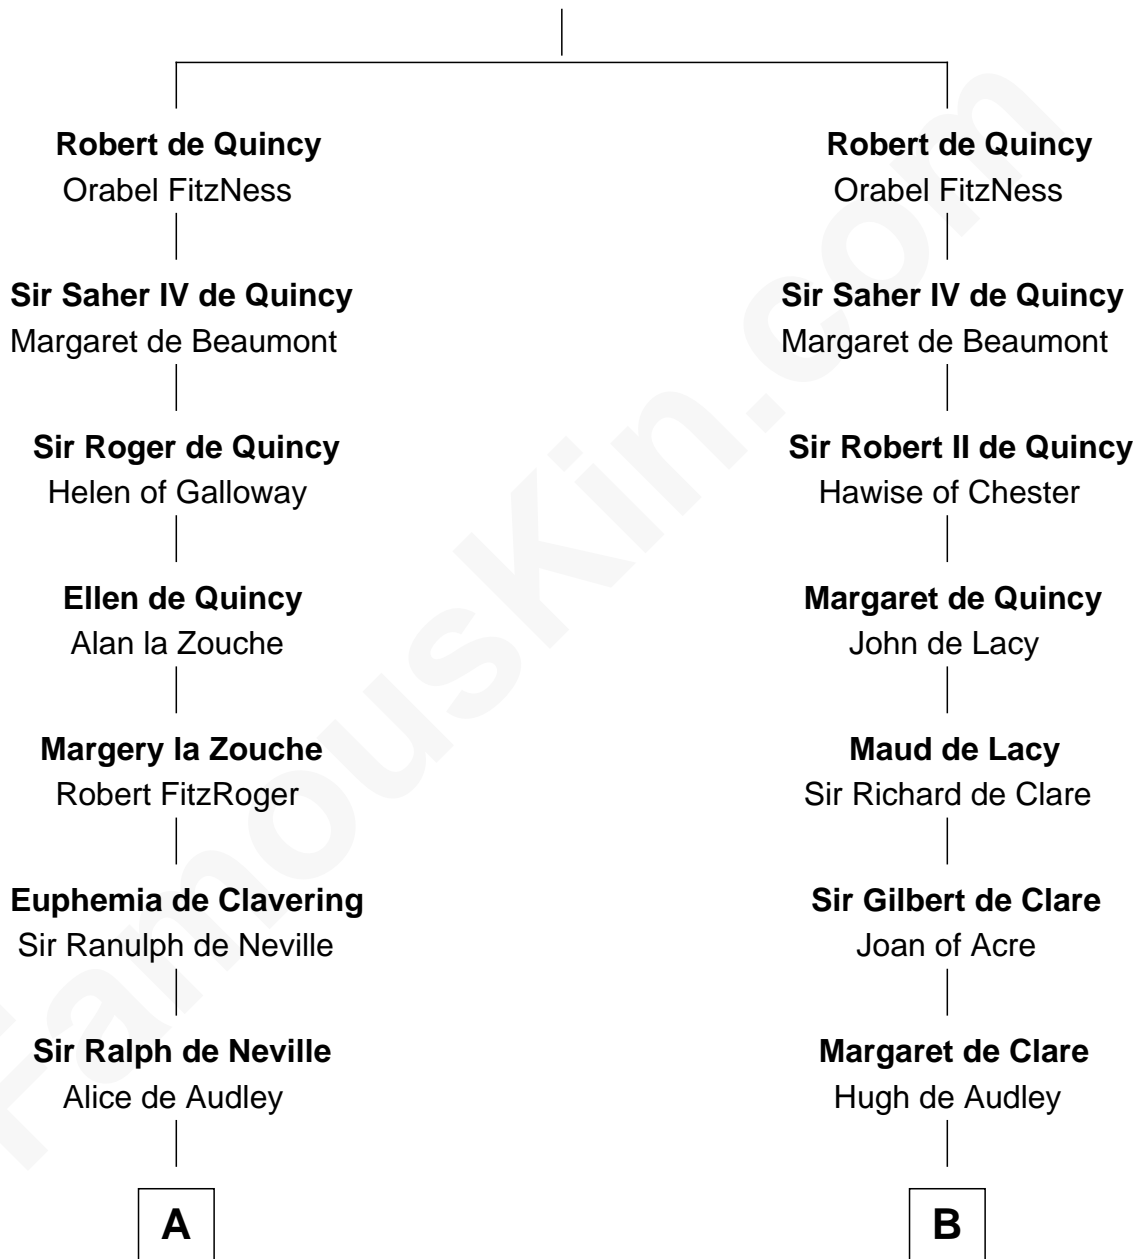

FamousKin.com

Relationship Chart of

Thomas Jefferson

3rd U.S. President and Signer of the Declaration of Independence

19th cousin 1 time removed of

Jonathan Swift

Author of Gulliver's Travels

Saher I de Quincy

Maud de St. Liz

C

Col. William Randolph

Mary Isham

Isham Randolph

Jane Rogers

Jane Randolph

Peter Jefferson