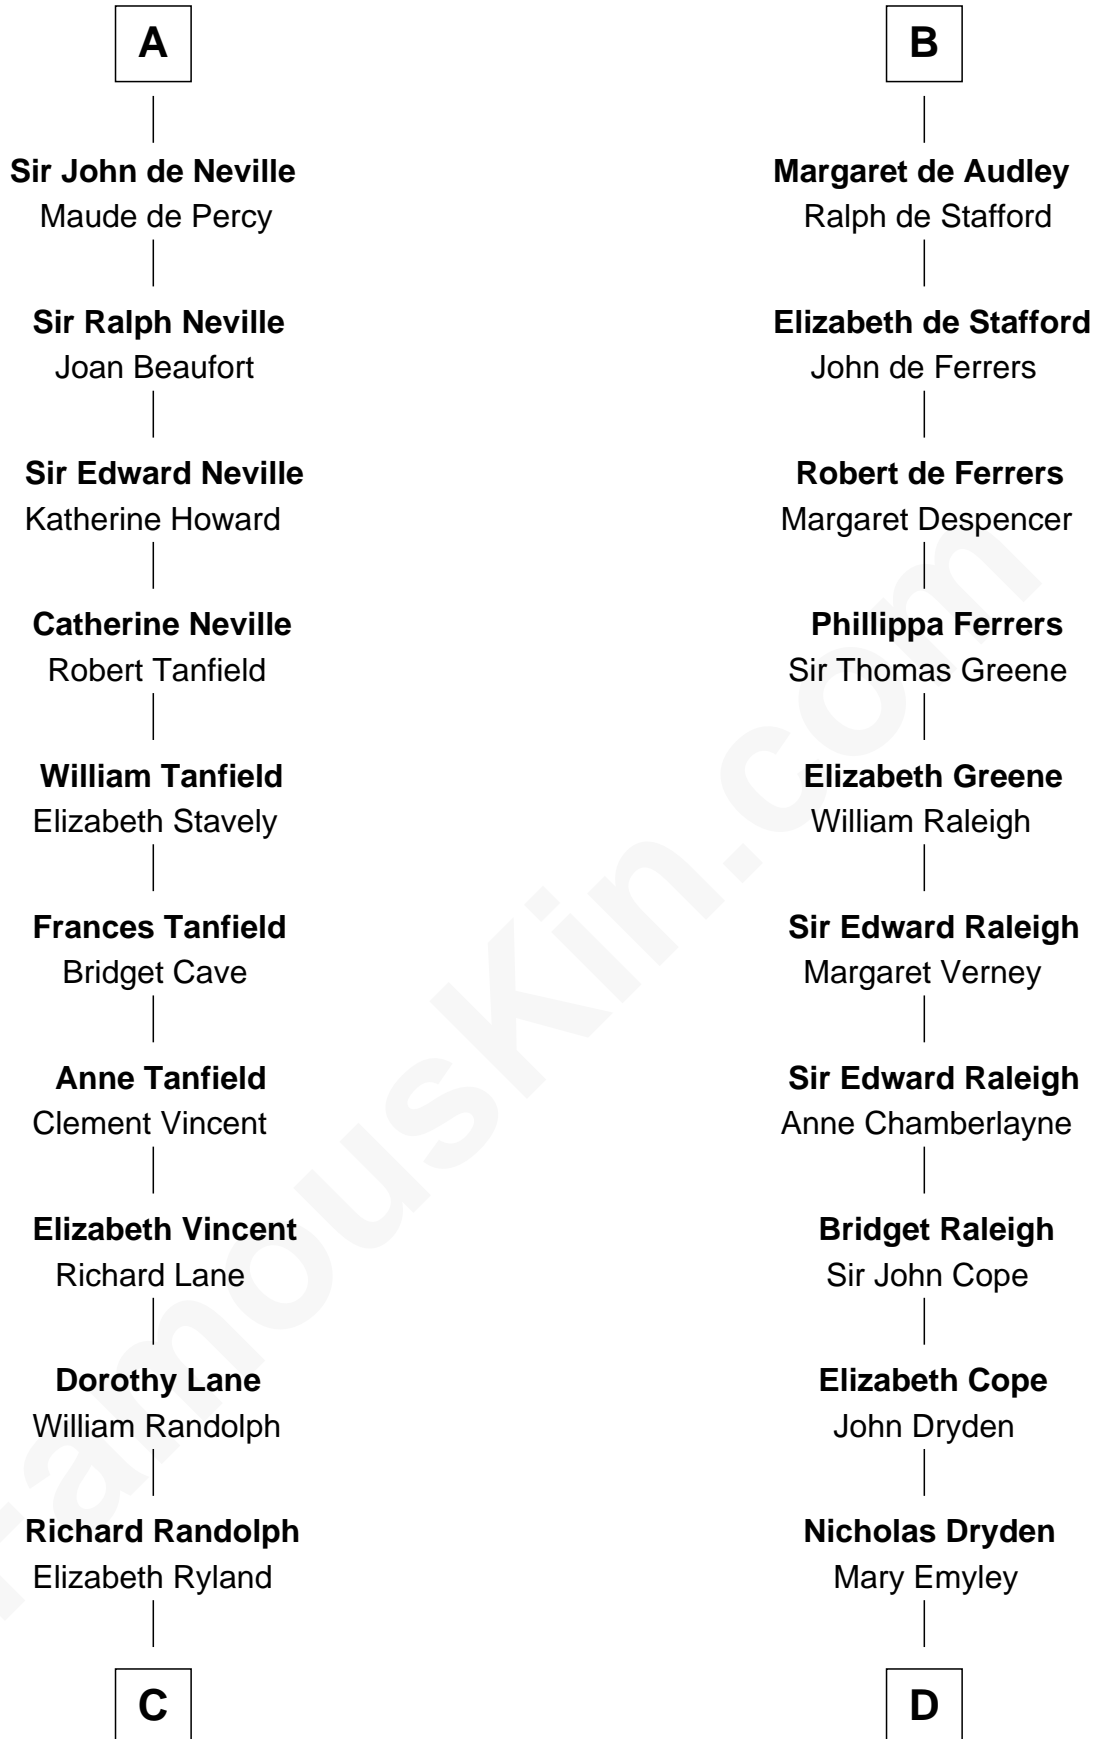

FamousKin.com

Relationship Chart of

Thomas Jefferson

3rd U.S. President and Signer of the Declaration of Independence

19th cousin 1 time removed of

Jonathan Swift

Author of Gulliver's Travels

Hugh de Grantmesnil

FamousKin.com