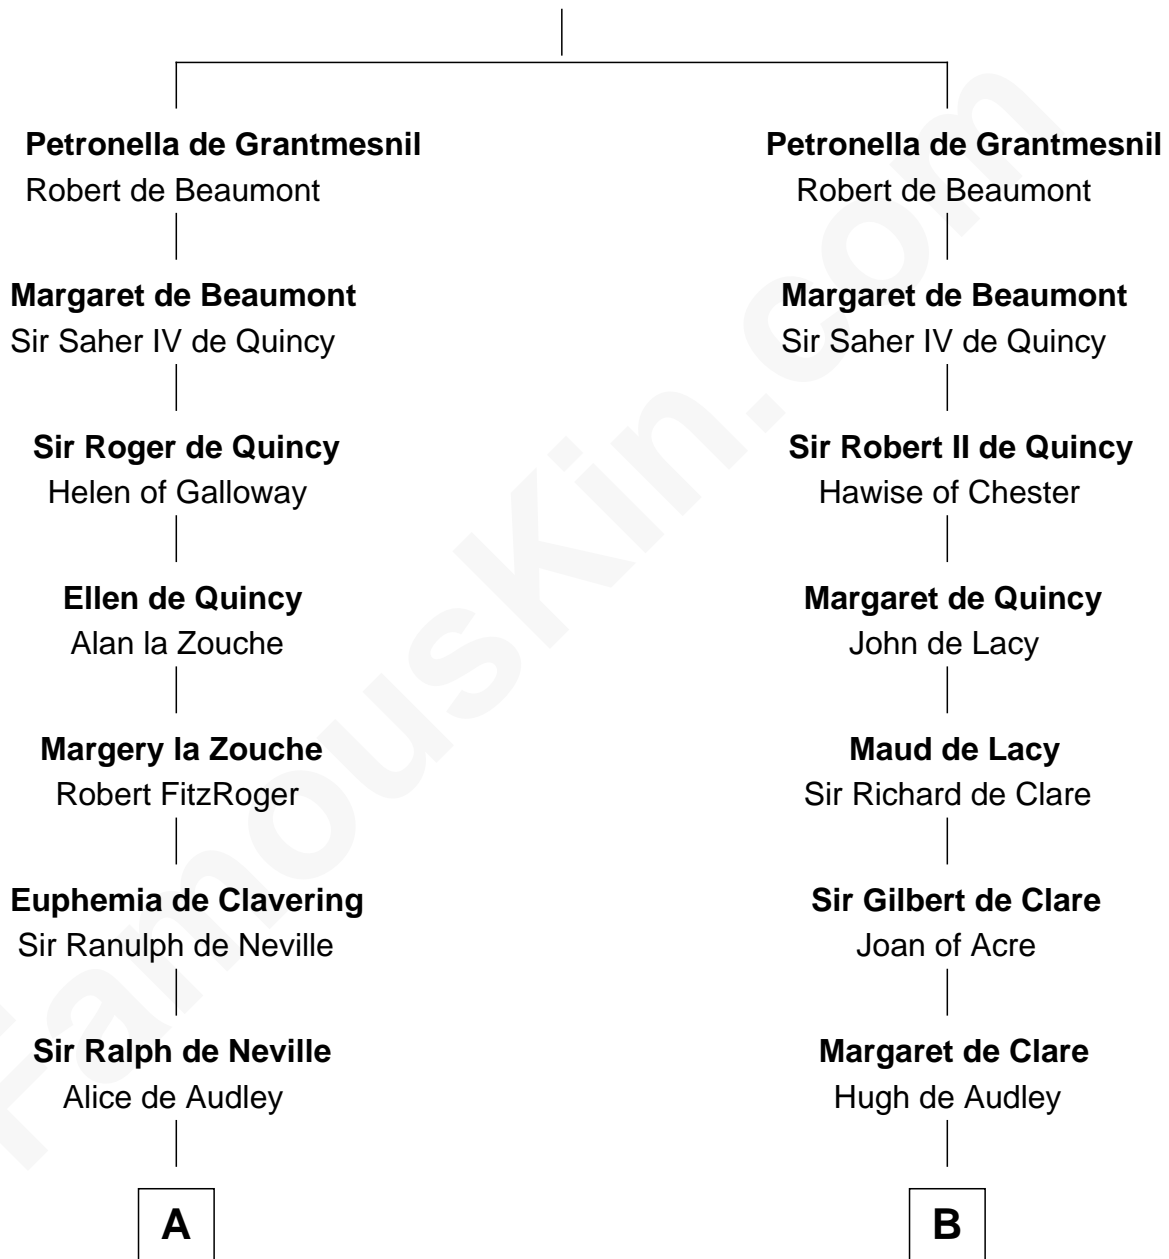

FamousKin.com

Relationship Chart of

Thomas Jefferson

3rd U.S. President and Signer of the Declaration of Independence

19th cousin 1 time removed of

Jonathan Swift

Author of Gulliver's Travels

Hugh de Grantmesnil

FamousKin.com