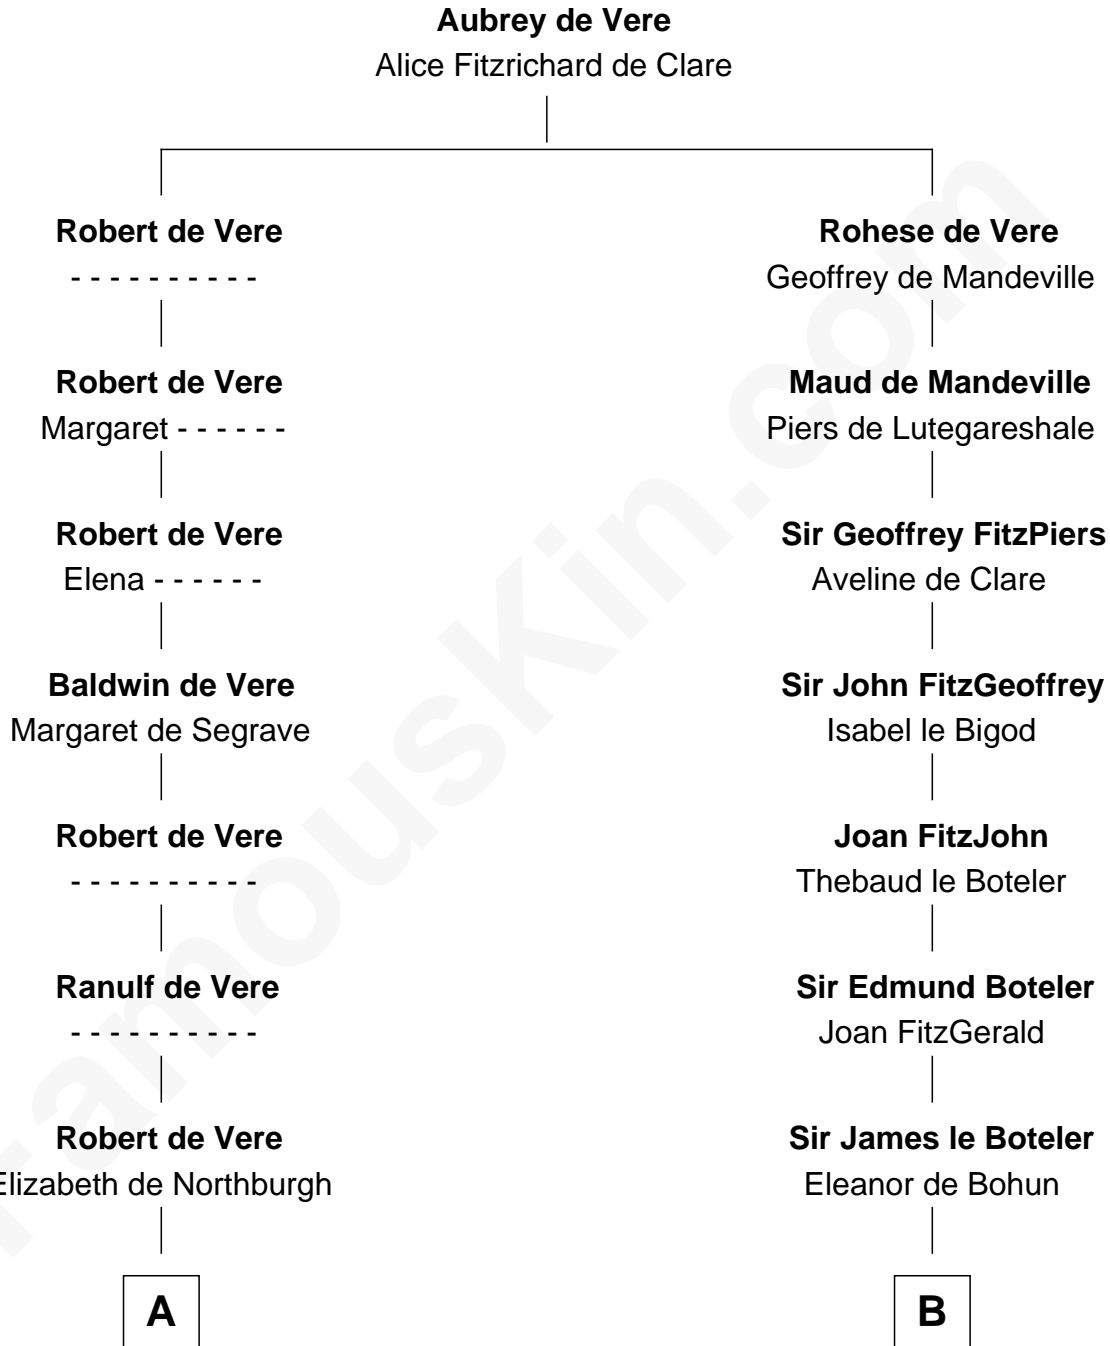

FamousKin.com

Relationship Chart of

Thomas Jefferson

3rd U.S. President and Signer of the Declaration of Independence

19th cousin of

Jonathan Swift

Author of Gulliver's Travels

C

Isham Randolph

Jane Rogers

Jane Randolph

Peter Jefferson

Thomas Jefferson

3rd U.S. President

D

Elizabeth Dryden