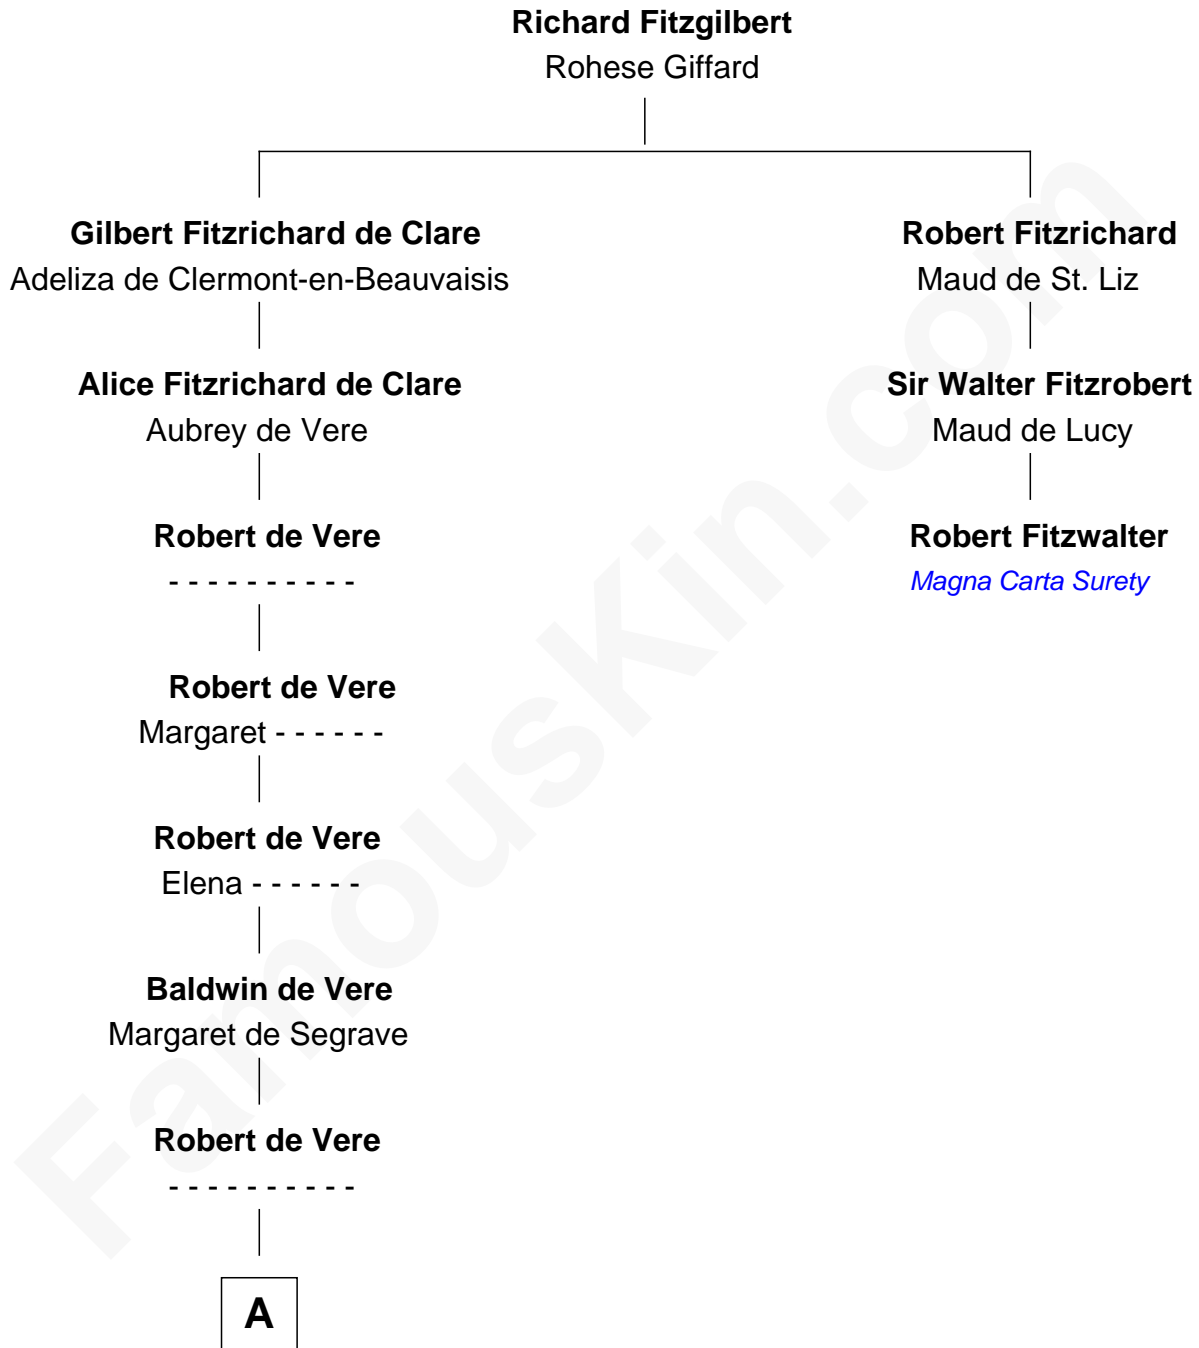

FamousKin.com

Relationship Chart of

Thomas Jefferson

3rd U.S. President and Signer of the Declaration of Independence

2nd cousin 19 times removed of

Robert Fitzwalter
Magna Carta Surety

B

Henry Isham
Katherine Banks

Mary Isham
Col. William Randolph

Isham Randolph
Jane Rogers

Jane Randolph
Peter Jefferson

Thomas Jefferson
3rd U.S. President

FamousKin.com