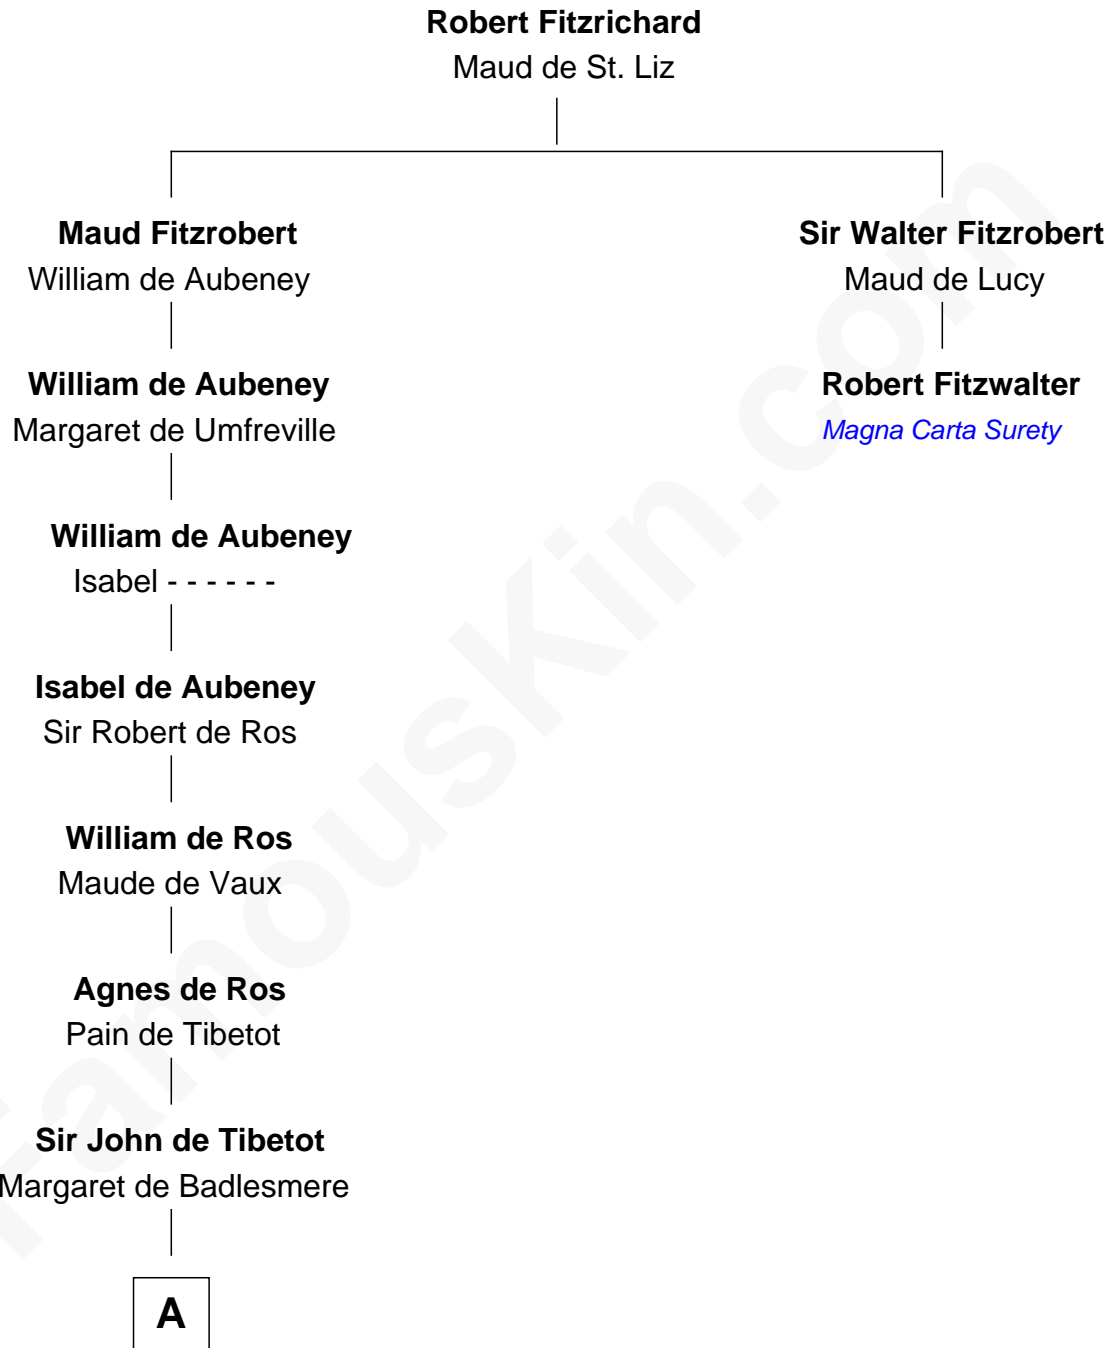

FamousKin.com

Relationship Chart of

Thomas Jefferson

3rd U.S. President and Signer of the Declaration of Independence

1st cousin 20 times removed of

Robert Fitzwalter
Magna Carta Surety

B

Henry Isham
Katherine Banks

Mary Isham
Col. William Randolph

Isham Randolph
Jane Rogers

Jane Randolph
Peter Jefferson

Thomas Jefferson
3rd U.S. President

FamousKin.com