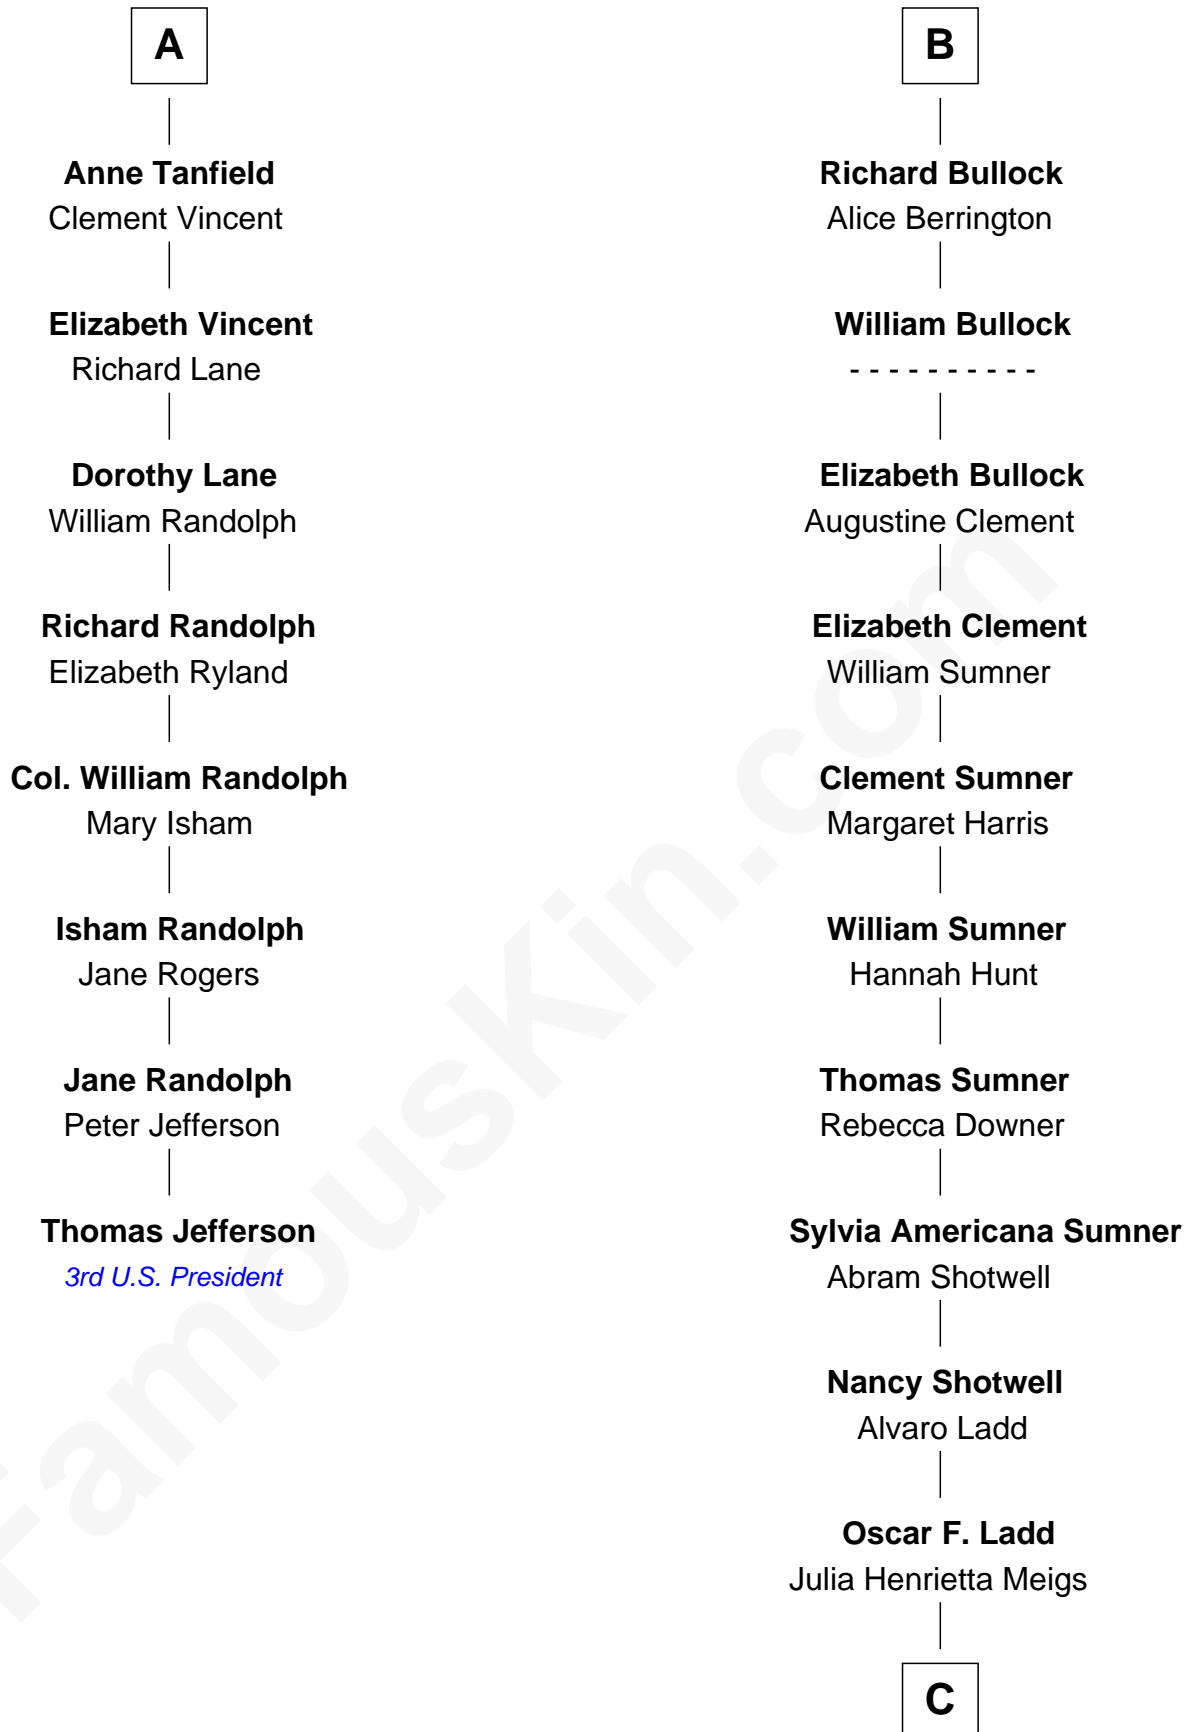

FamousKin.com

Relationship Chart of

Thomas Jefferson

3rd U.S. President and Signer of the Declaration of Independence

14th cousin 4 times removed of

Alan Ladd
Movie Actor

C

Alan Harwood Ladd

Selina Raleigh

Alan Ladd

Movie Actor

FamousKin.com