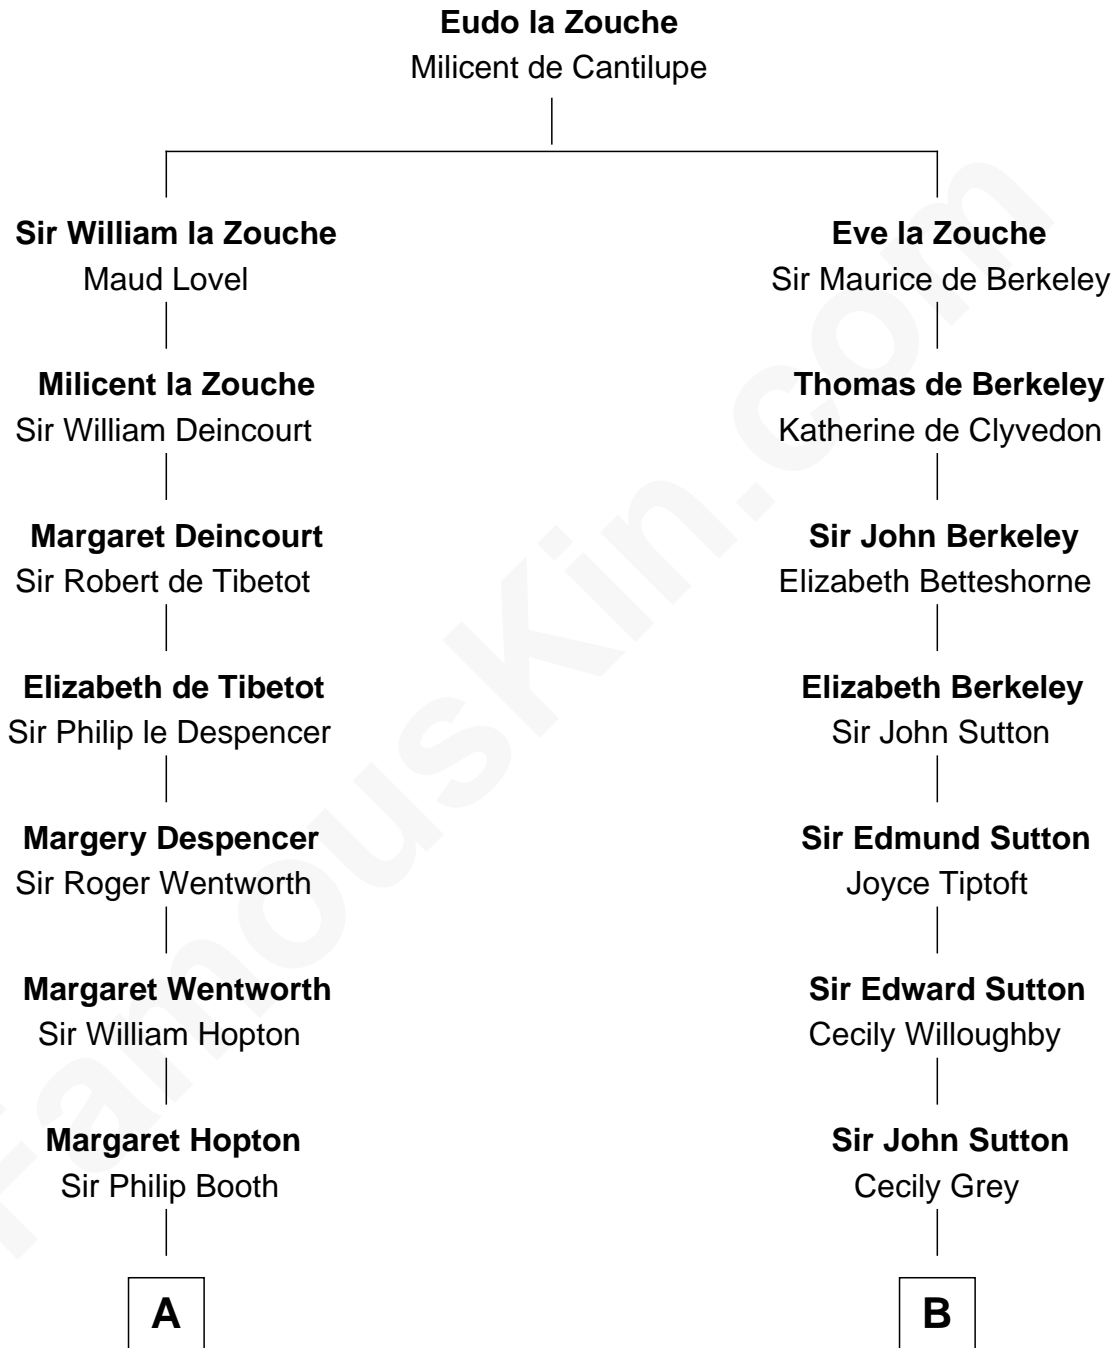

FamousKin.com

Relationship Chart of

Thomas Jefferson

3rd U.S. President and Signer of the Declaration of Independence

16th cousin 4 times removed of

Alan Ladd
Movie Actor

C

Alvaro Ladd
Nancy Shotwell

Oscar F. Ladd
Julia Henrietta Meigs

Alan Harwood Ladd
Selina Raleigh

Alan Ladd
Movie Actor

FamousKin.com