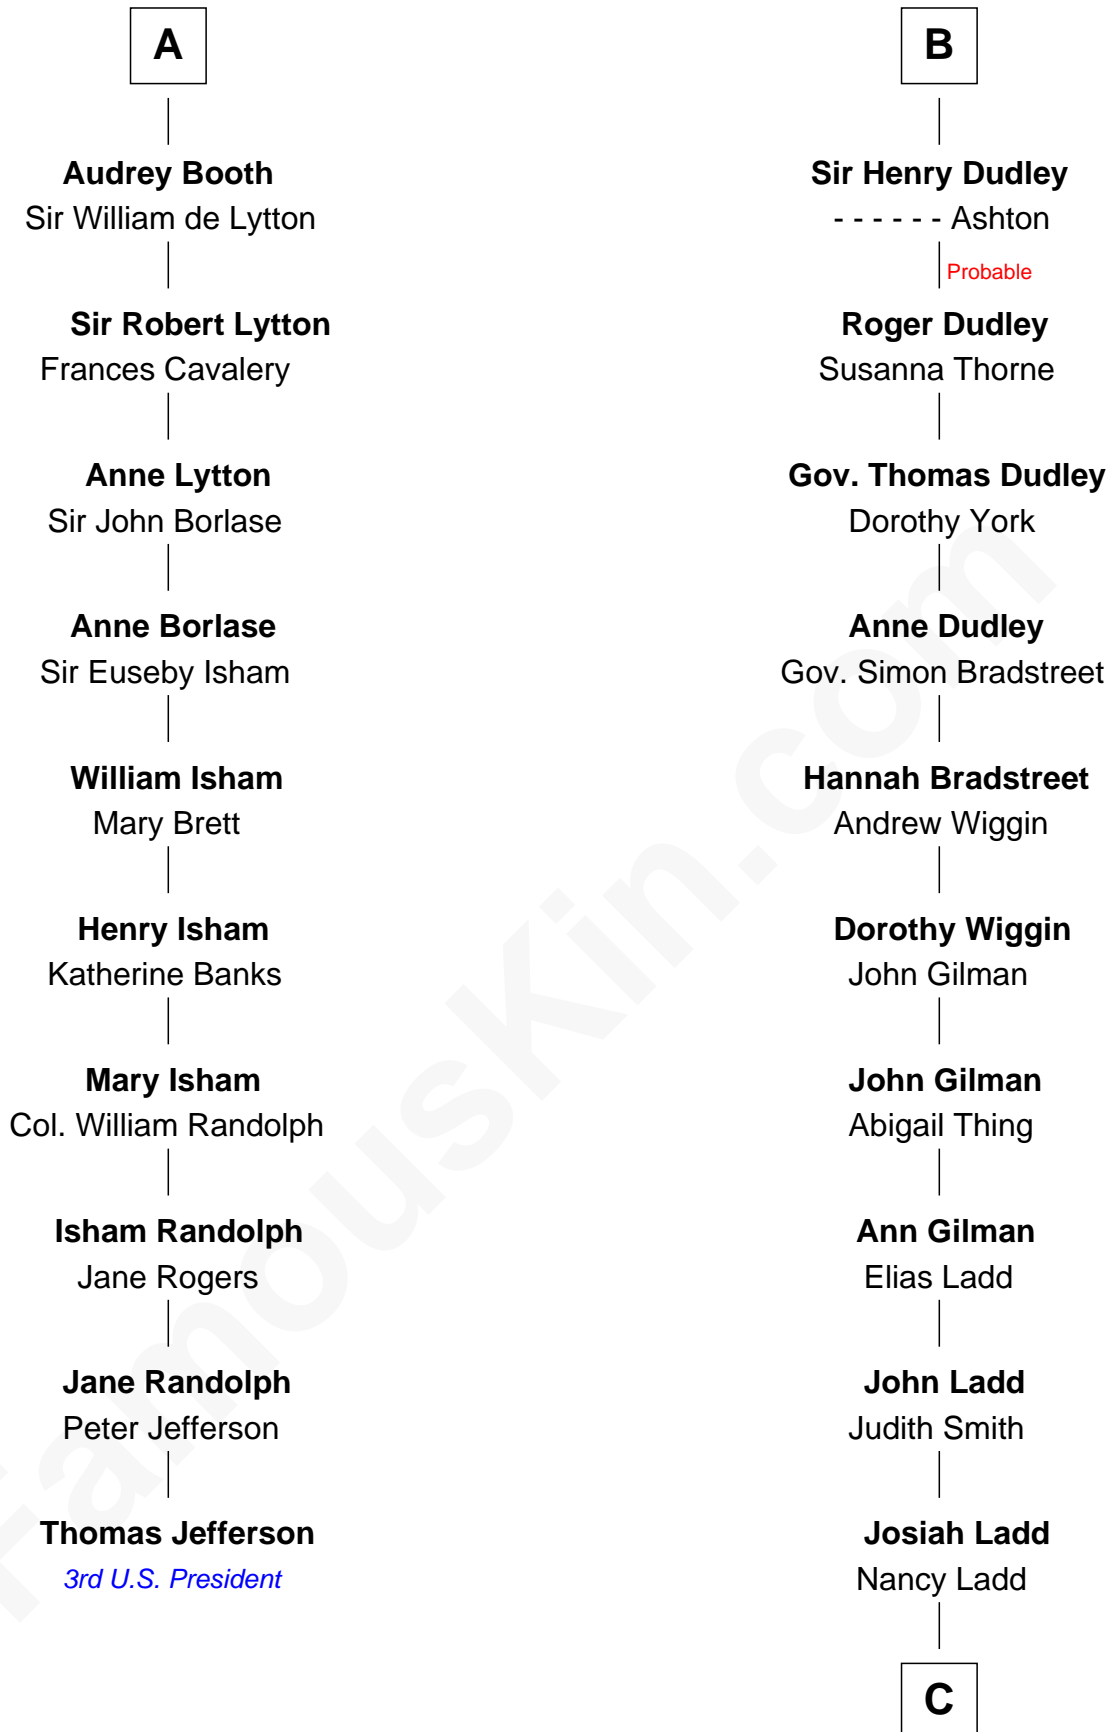

FamousKin.com

Relationship Chart of

Thomas Jefferson

3rd U.S. President and Signer of the Declaration of Independence

16th cousin 4 times removed of

Alan Ladd
Movie Actor

C

Alvaro Ladd
Nancy Shotwell

Oscar F. Ladd
Julia Henrietta Meigs

Alan Harwood Ladd
Selina Raleigh

Alan Ladd
Movie Actor

FamousKin.com