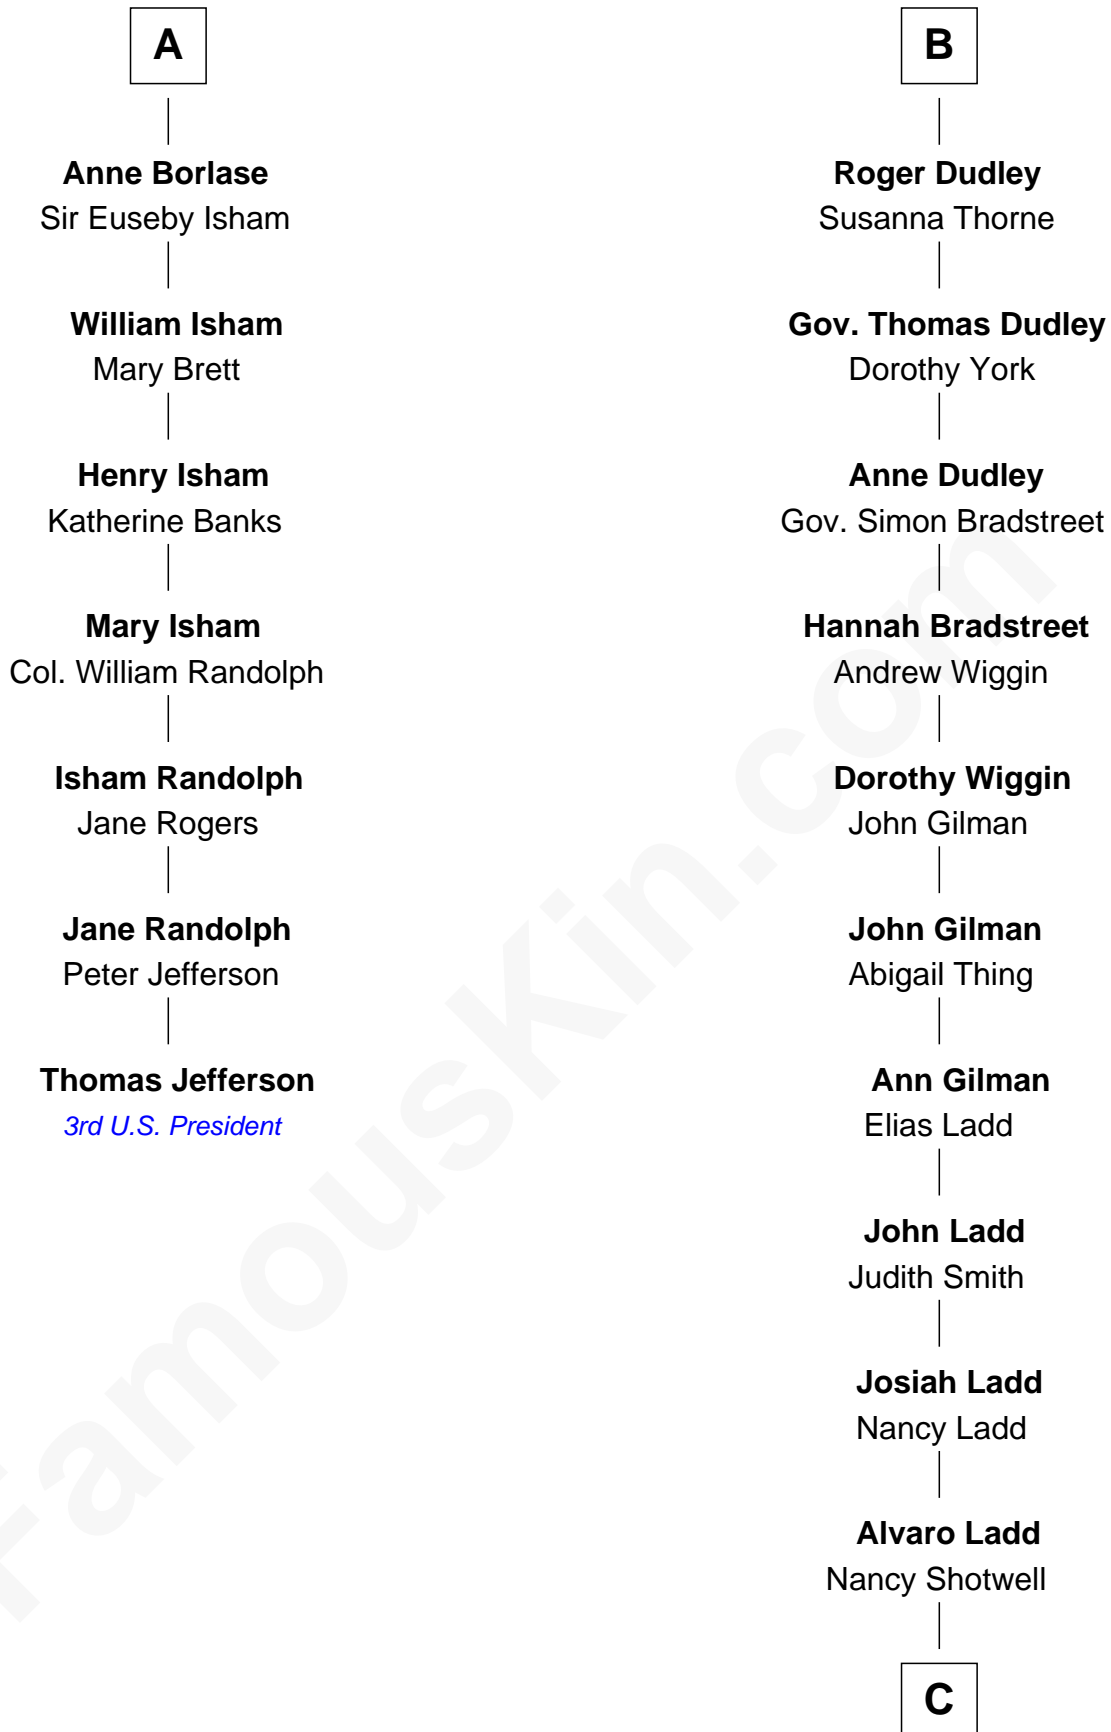

## Relationship Chart of

### Thomas Jefferson

3rd U.S. President and Signer of the Declaration of Independence

13th cousin 6 times removed of

**Alan Ladd**  
Movie Actor

**C**

**Oscar F. Ladd**

Julia Henrietta Meigs

**Alan Harwood Ladd**