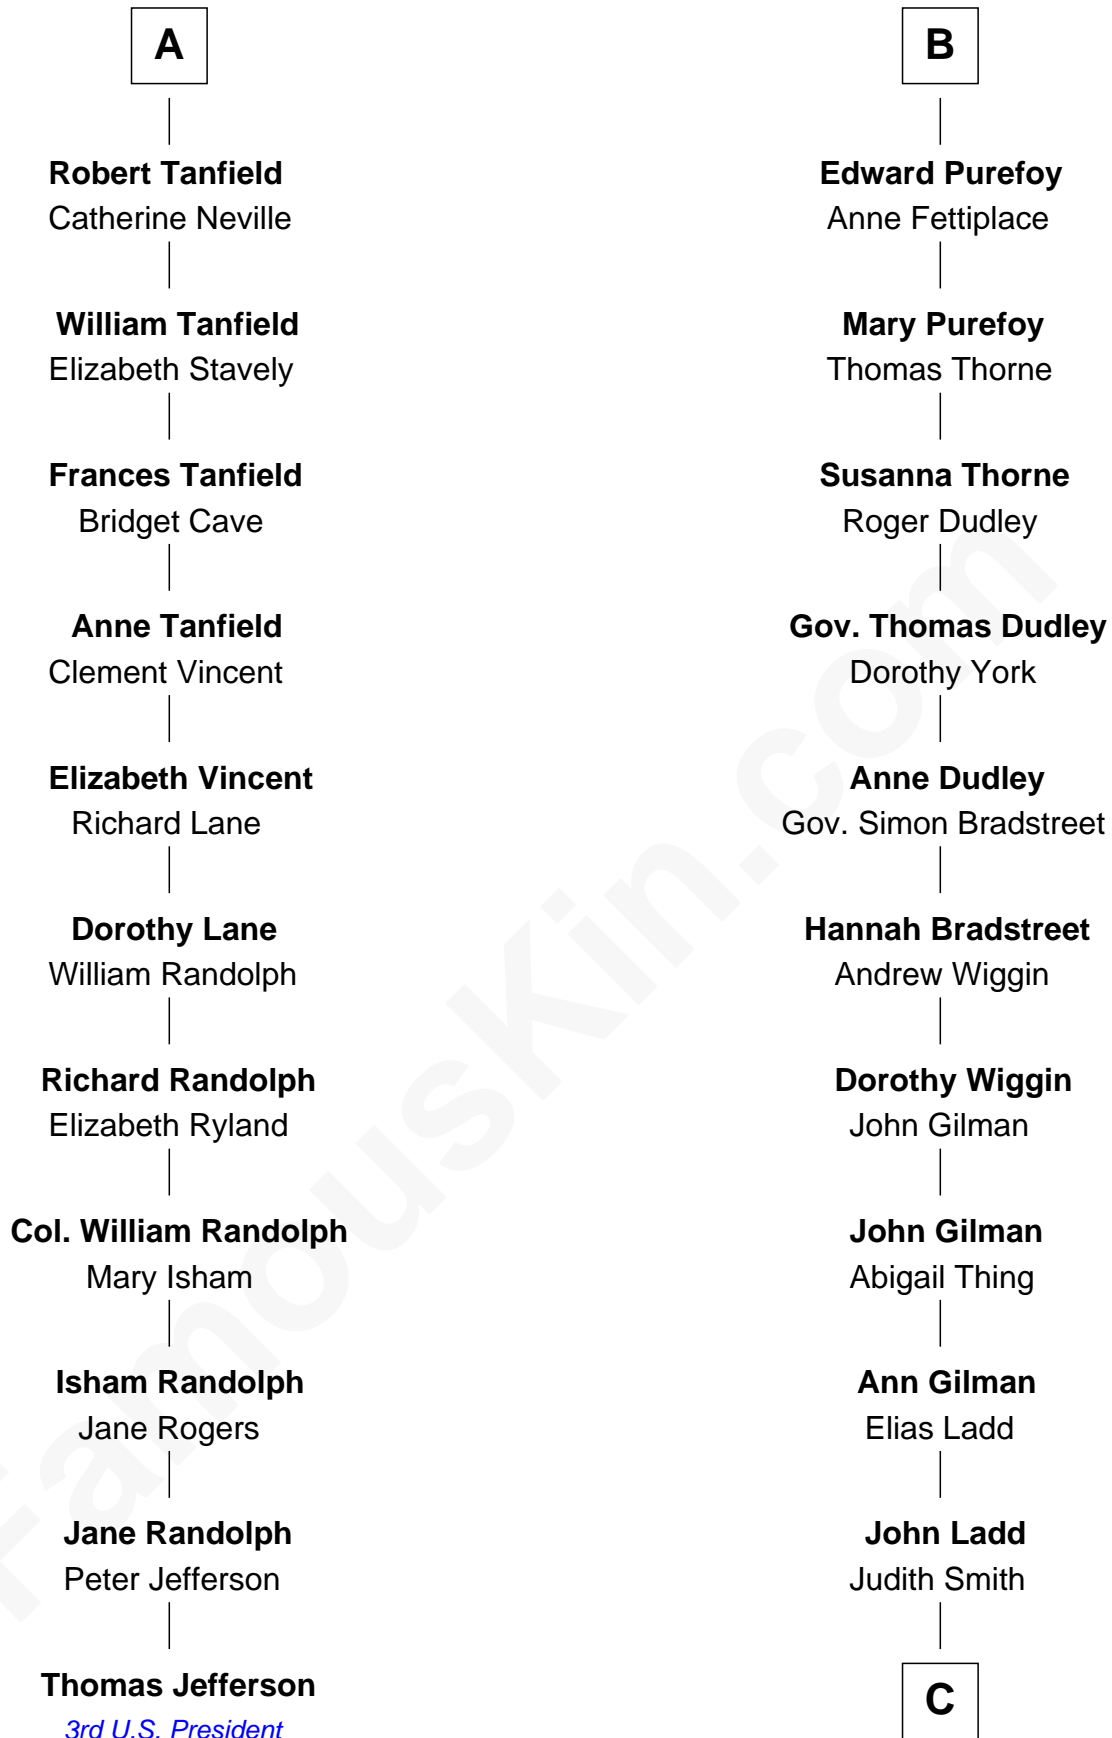

FamousKin.com

Relationship Chart of

Thomas Jefferson

3rd U.S. President and Signer of the Declaration of Independence

17th cousin 4 times removed of

Alan Ladd
Movie Actor

Sir Nicholas Audley
Joan Martin

C

—
Josiah Ladd

Nancy Ladd

—
Alvaro Ladd

Nancy Shotwell

—
Oscar F. Ladd

Julia Henrietta Meigs

—
Alan Harwood Ladd

Selina Raleigh