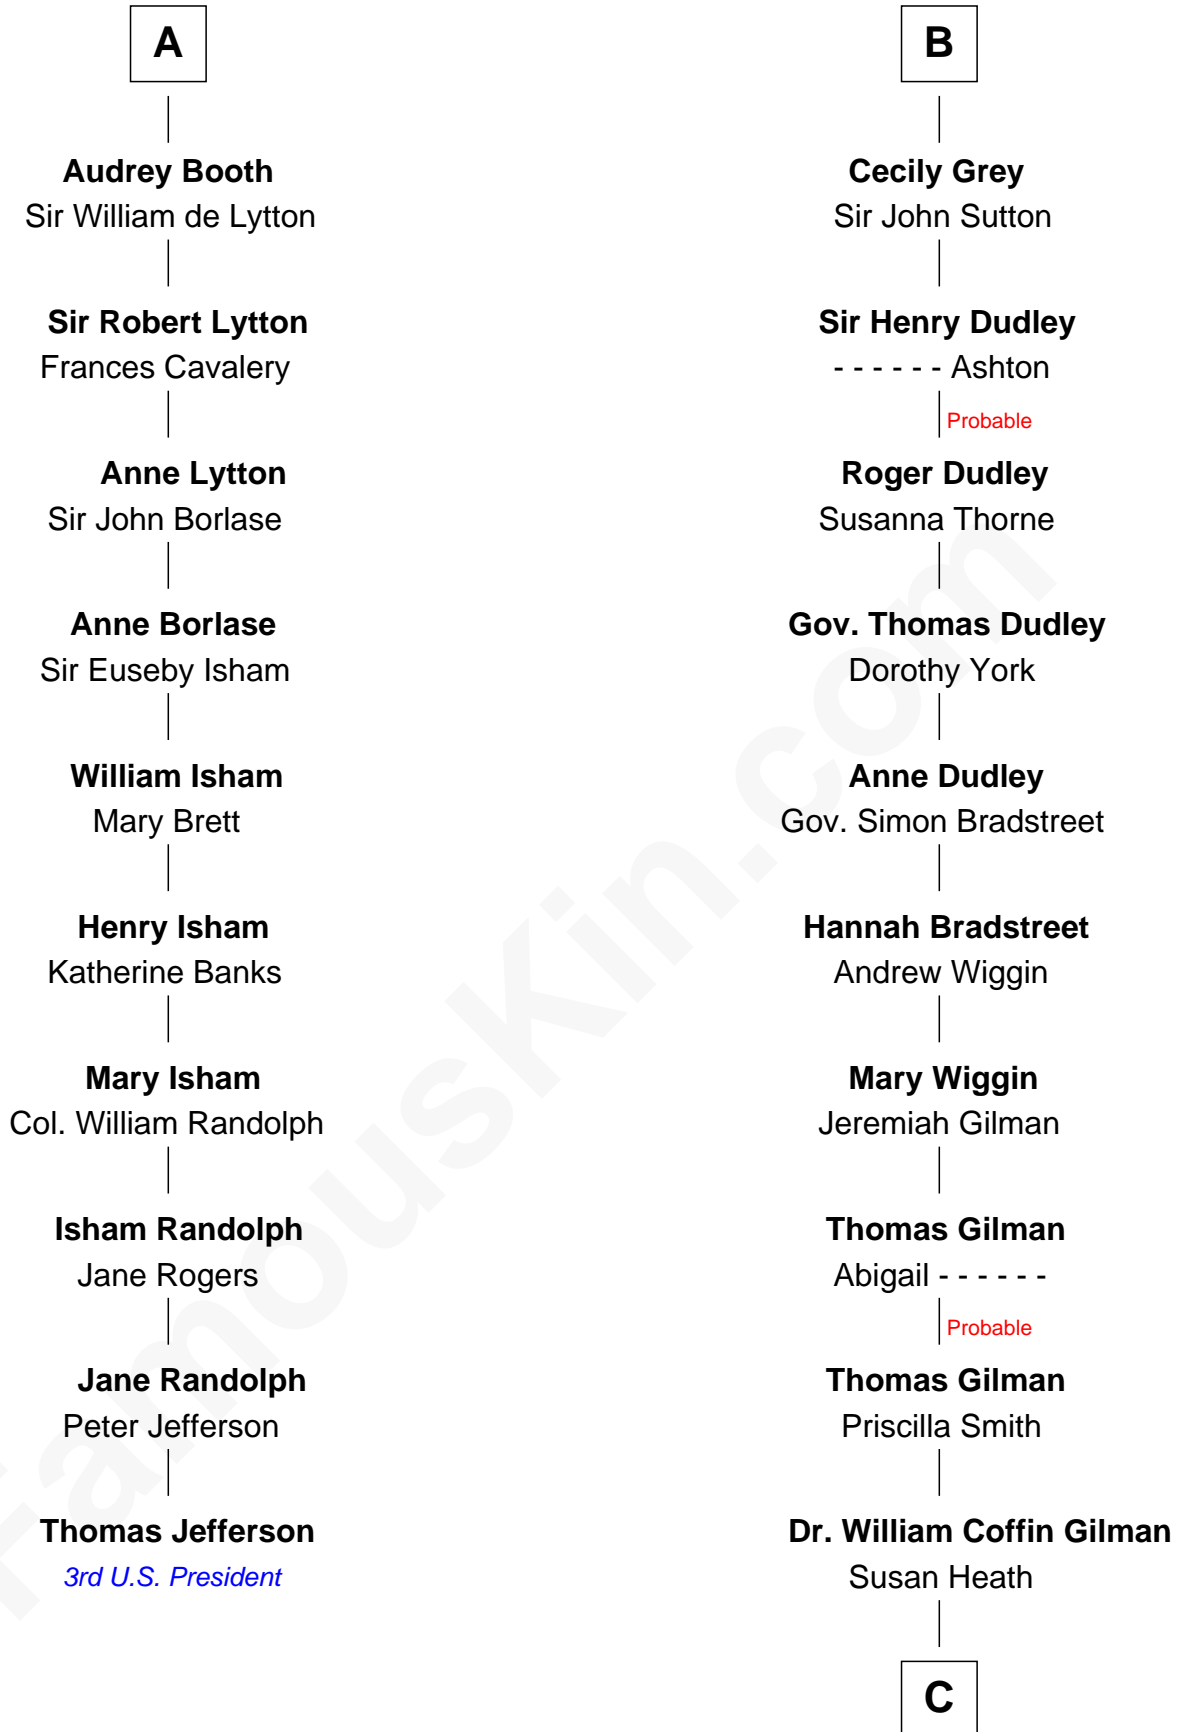

## Relationship Chart of

### Thomas Jefferson

3rd U.S. President and Signer of the Declaration of Independence

16th cousin 5 times removed of

**George Hamilton**  
TV and Movie Actor

**C**

**William C. Gilman**

Mary Ann Stevens

**George C. Gilman**