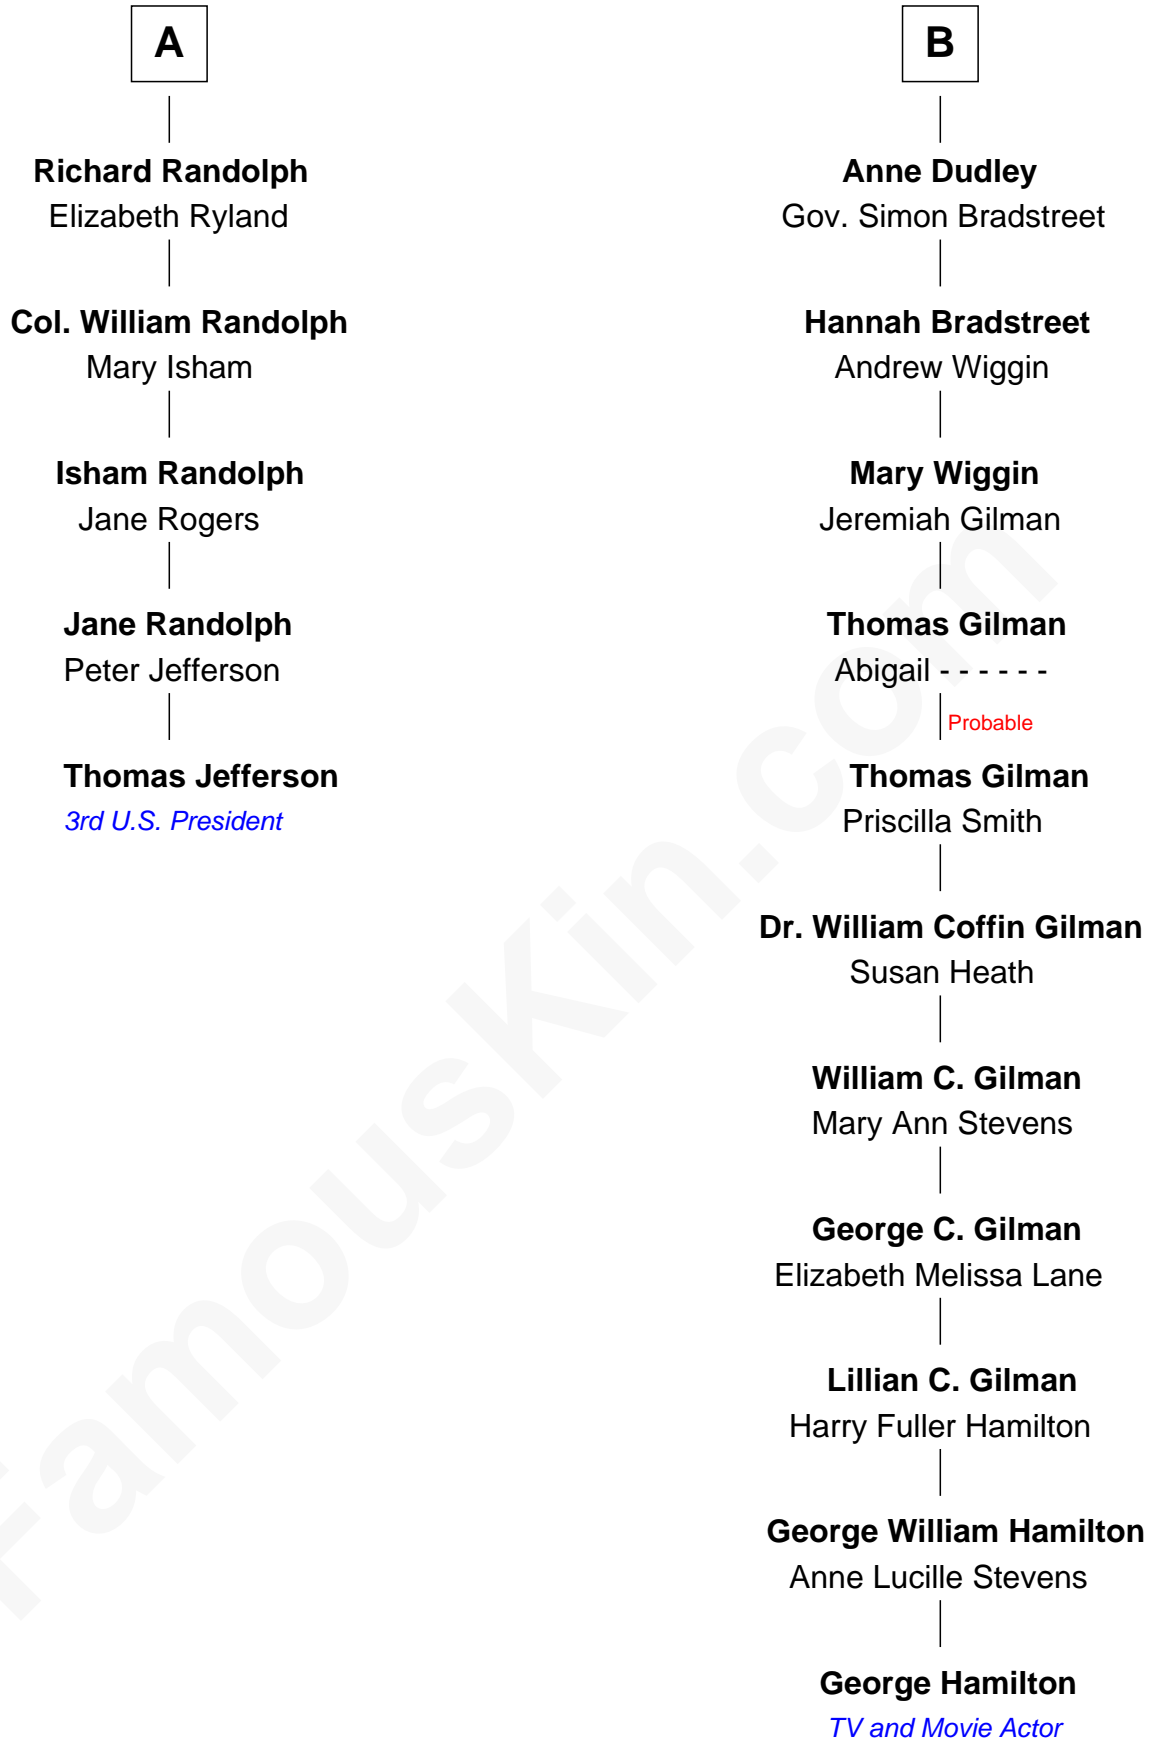

FamousKin.com

Relationship Chart of

Thomas Jefferson

3rd U.S. President and Signer of the Declaration of Independence

11th cousin 6 times removed of

George Hamilton
TV and Movie Actor

Sir Ralph Neville
Joan Beaufort

Sir Edward Neville
Katherine Howard

Catherine Neville
Robert Tanfield

William Tanfield
Elizabeth Stavely

Frances Tanfield
Bridget Cave

Anne Tanfield
Clement Vincent

Elizabeth Vincent
Richard Lane

Dorothy Lane
William Randolph

A

Katherine Neville
Sir Thomas Strangeways

Joan Strangeways
Sir William Willoughby

Cecily Willoughby
Sir Edward Sutton

Sir John Sutton
Cecily Grey

Sir Henry Dudley
----- Ashton

Probable

Roger Dudley
Susanna Thorne

Gov. Thomas Dudley
Dorothy York

B

George Hamilton photo by [Angela George](#) [\(CC BY-SA 3.0\)](#)