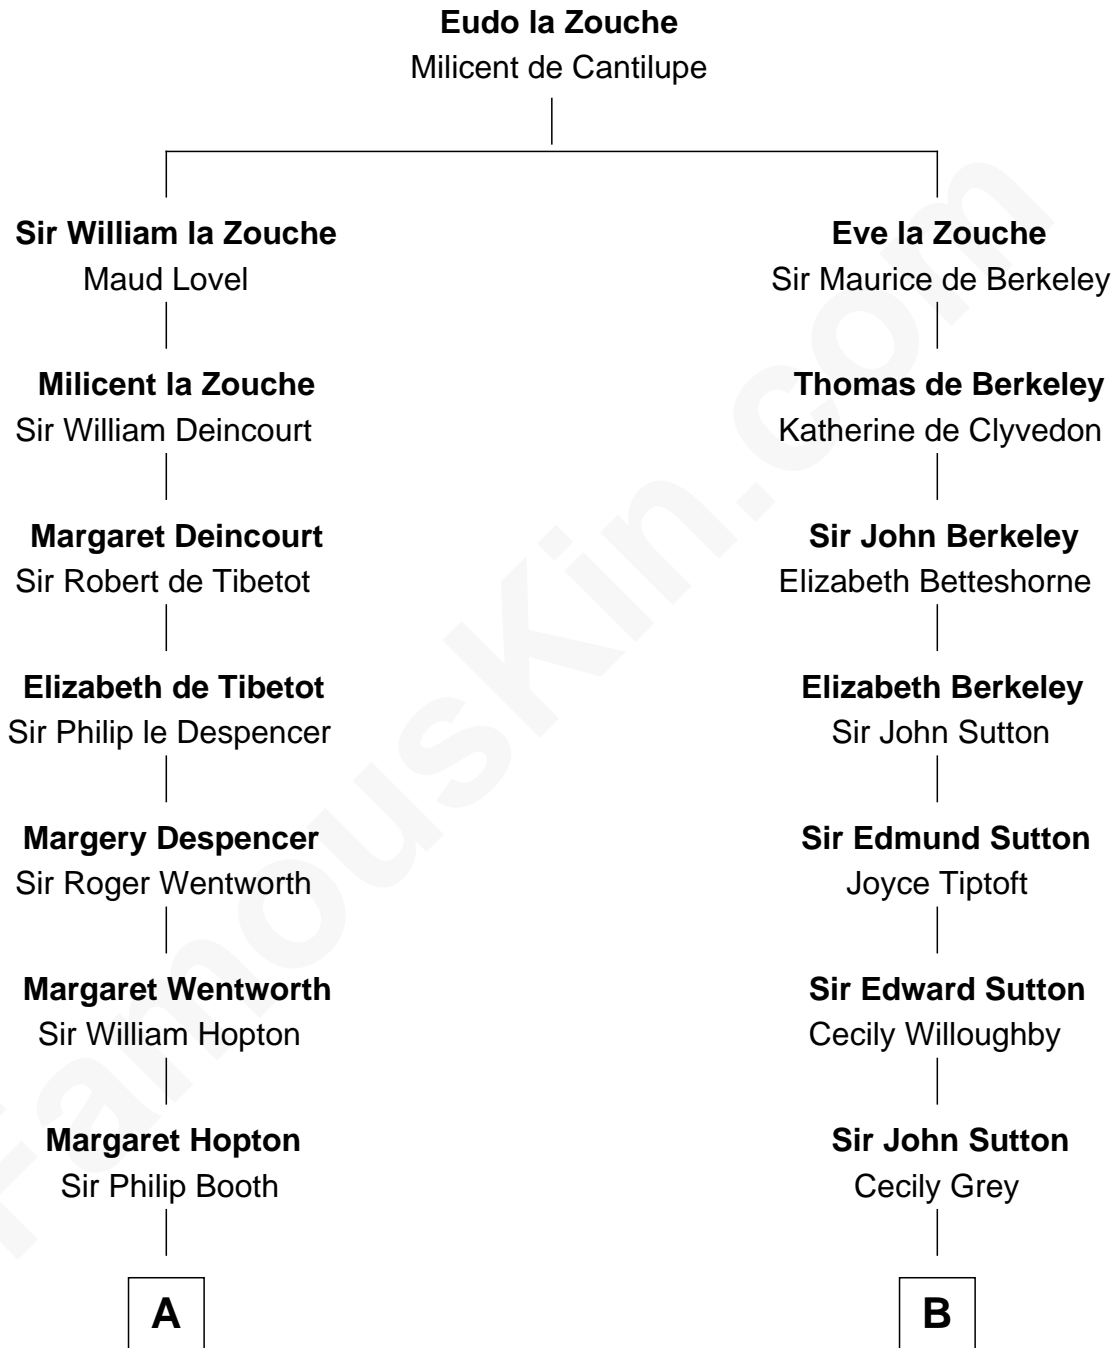

FamousKin.com

Relationship Chart of

Thomas Jefferson

3rd U.S. President and Signer of the Declaration of Independence

16th cousin 4 times removed of

George Hamilton
TV and Movie Actor

C

George C. Gilman
Elizabeth Melissa Lane

Lillian C. Gilman
Harry Fuller Hamilton

George William Hamilton
Anne Lucille Stevens

George Hamilton
TV and Movie Actor