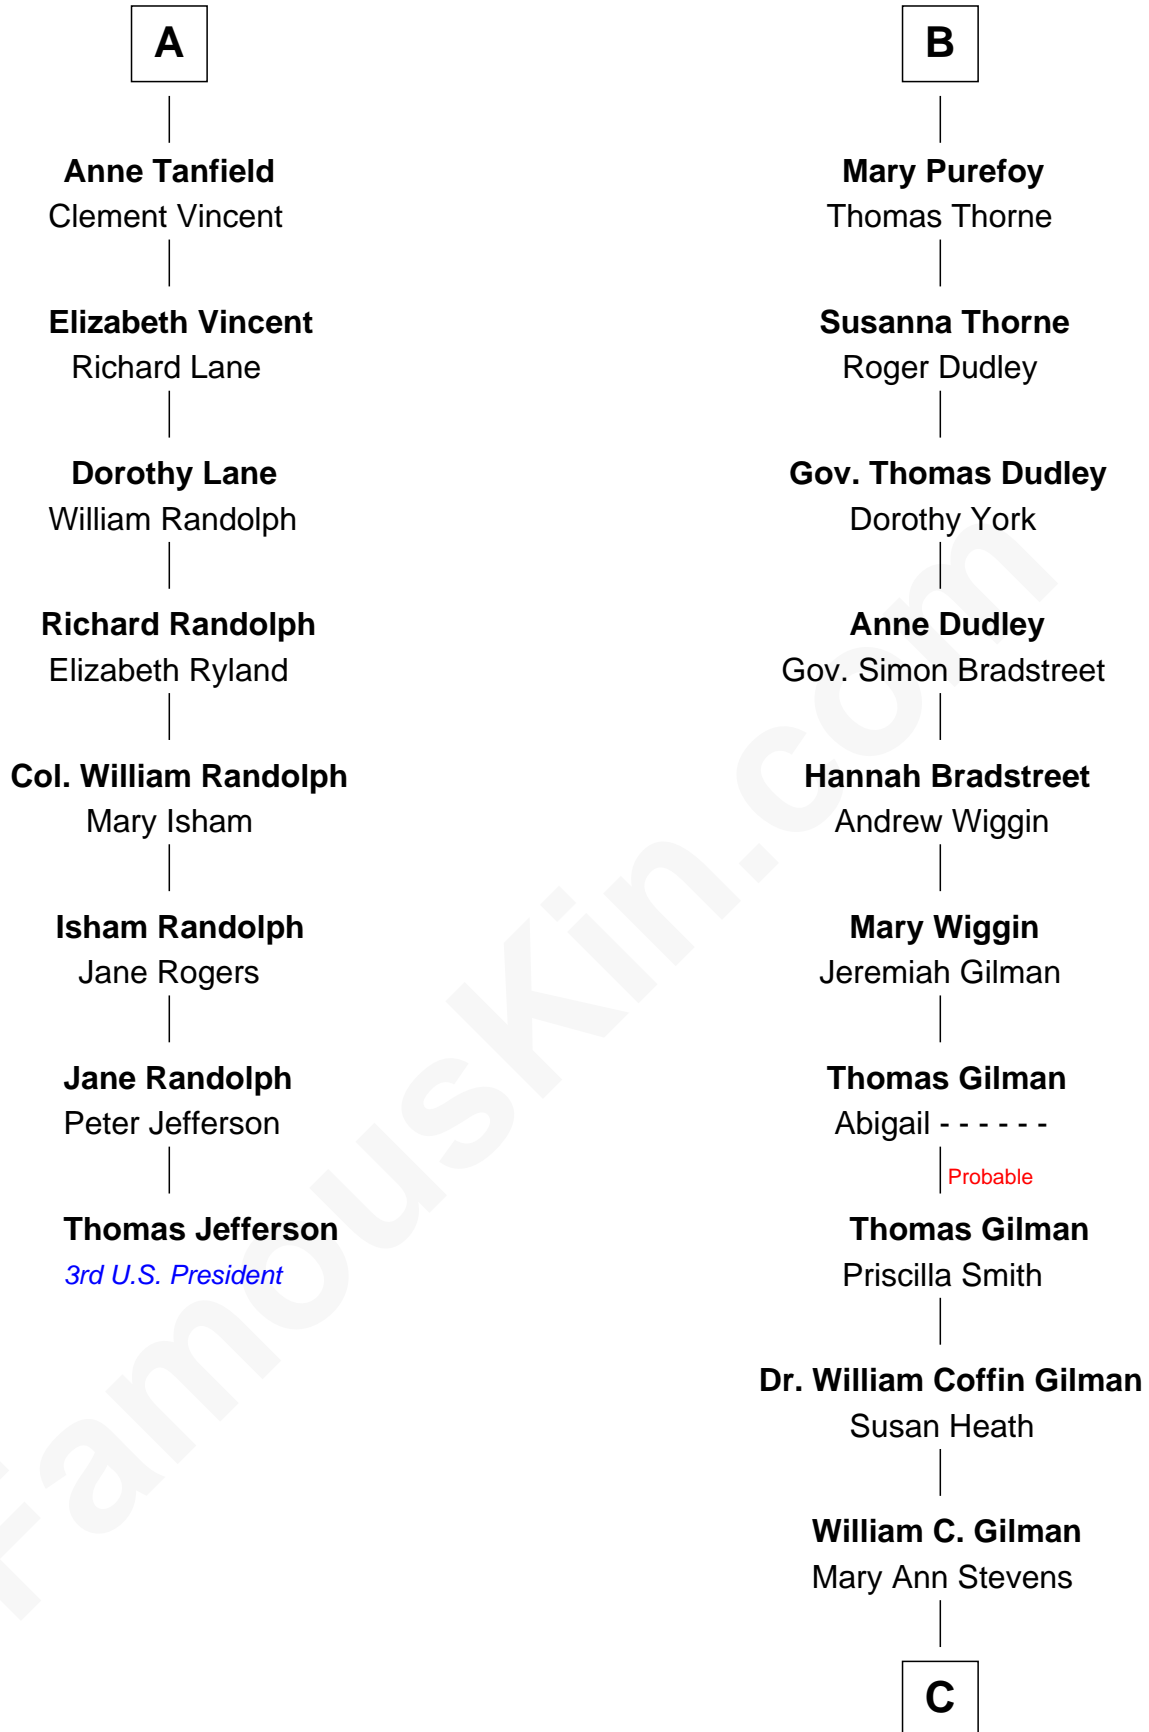

FamousKin.com

Relationship Chart of

Thomas Jefferson

3rd U.S. President and Signer of the Declaration of Independence

14th cousin 6 times removed of

George Hamilton
TV and Movie Actor

Sir John Howard
Alice de Bois

Sir Robert Howard
Margaret de Scales

Sir John Howard
Alice Tendring

Sir Robert Howard
Margaret Mowbray

Katherine Howard
Sir Edward Neville

Catherine Neville
Robert Tanfield

William Tanfield
Elizabeth Stavely

Frances Tanfield
Bridget Cave

A

Joan Howard
Sir Peter de Brewes

Beatrice Brewes
Sir Hugh Shirley

Sir Ralph Shirley
Joan Basset

Beatrice Shirley
John Brome

Isabel Brome
John Denton

Alice Denton
Nicholas Purefoy

Edward Purefoy
Anne Fettiplace

B

C

George C. Gilman
Elizabeth Melissa Lane

Lillian C. Gilman
Harry Fuller Hamilton

George William Hamilton
Anne Lucille Stevens

George Hamilton
TV and Movie Actor