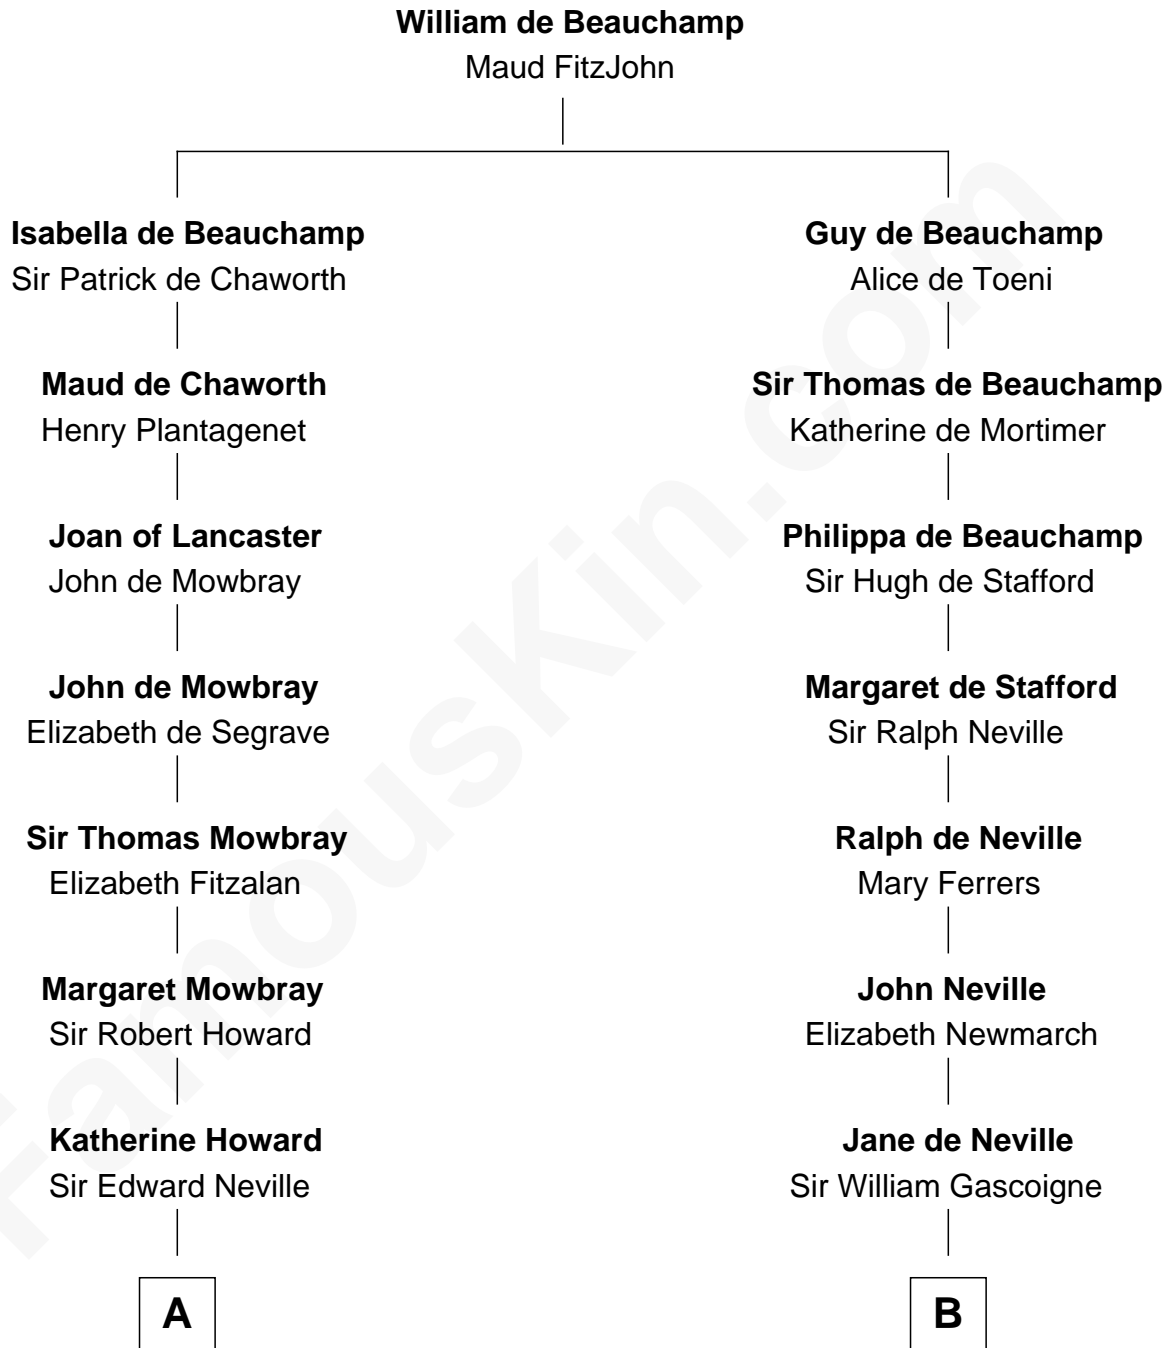

FamousKin.com

Relationship Chart of

Thomas Jefferson

3rd U.S. President and Signer of the Declaration of Independence

17th cousin 3 times removed of

Charles A. Pillsbury

Co-Founder of C.A. Pillsbury Co.

C

—
Moses Carleton

Margaret Sprake

—
Henry Carleton

Polly Greeley

—
Margaret Sprague Carleton

George Alfred Pillsbury

—
Charles A. Pillsbury

Co-Founder of C.A. Pillsbury Co.