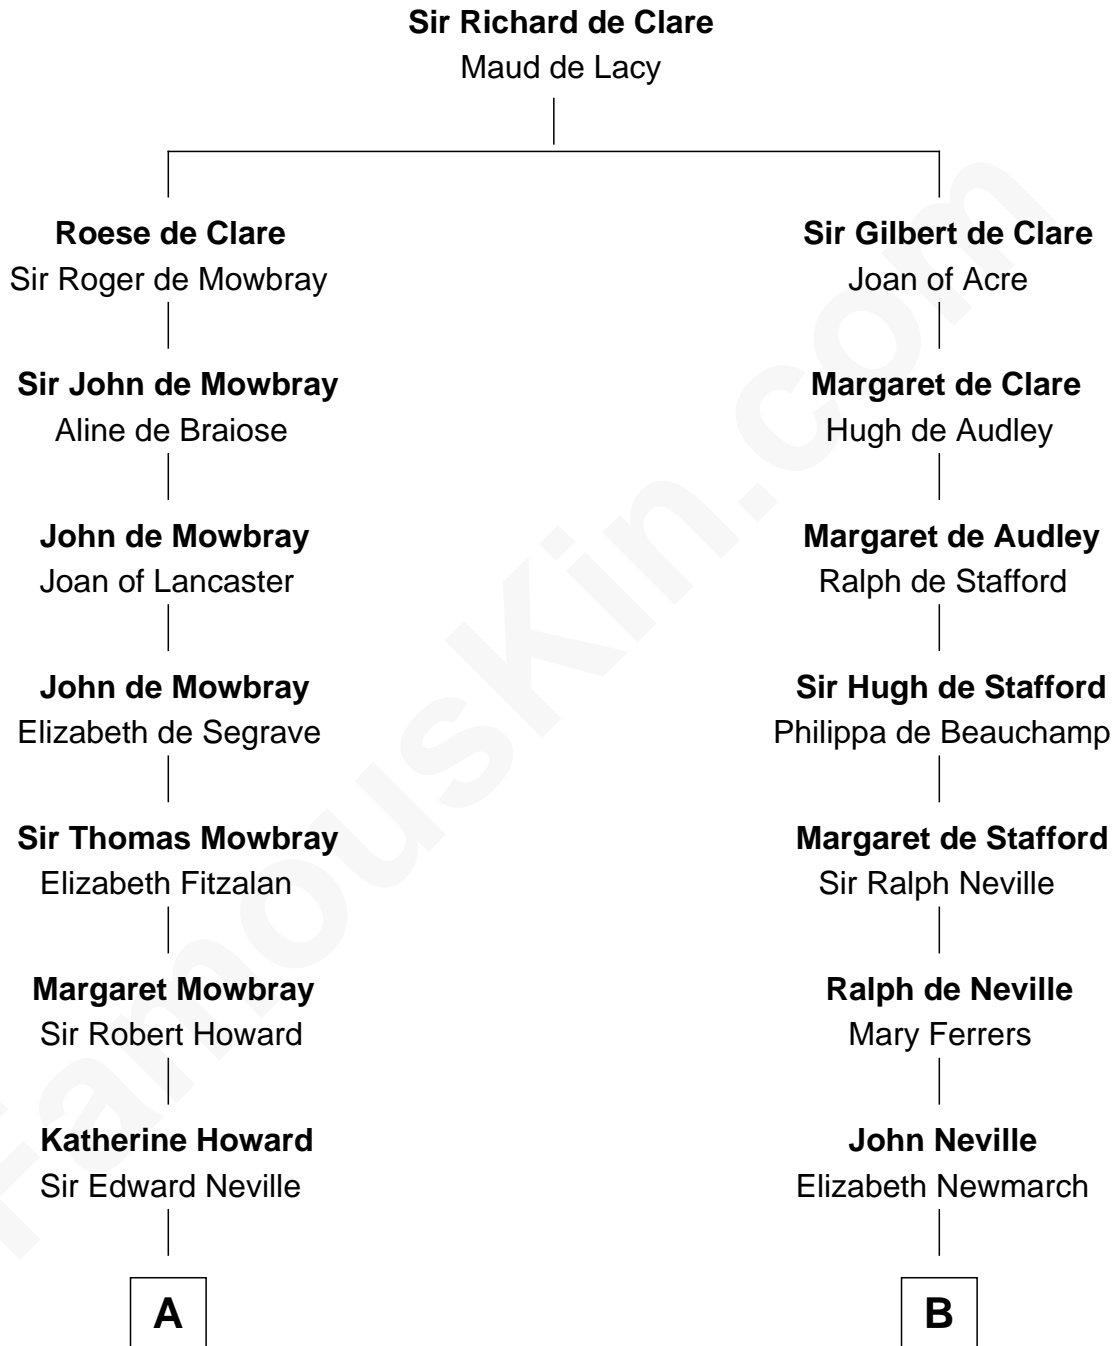

## Relationship Chart of

### Thomas Jefferson

3rd U.S. President and Signer of the Declaration of Independence

17th cousin 4 times removed of

**Charles A. Pillsbury**

Co-Founder of C.A. Pillsbury Co.

**C**

**John Carleton**

Hannah Platts