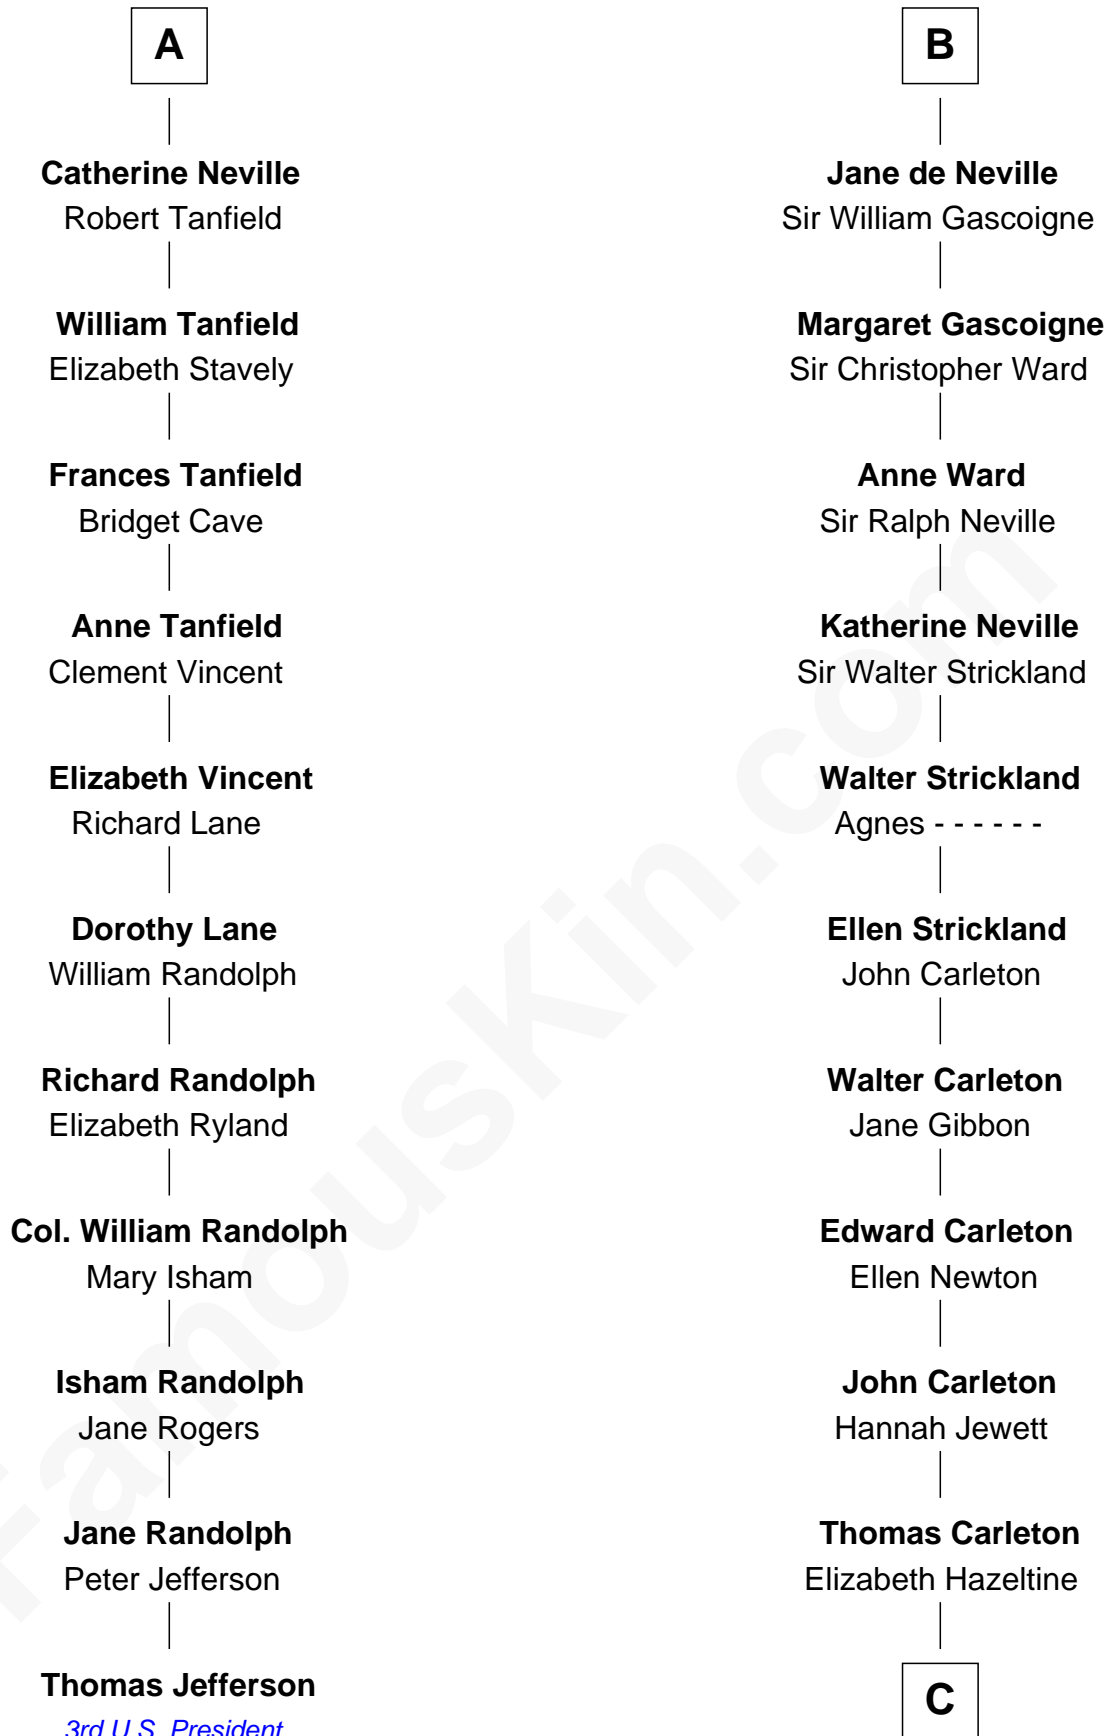

## Relationship Chart of

### Thomas Jefferson

3rd U.S. President and Signer of the Declaration of Independence

17th cousin 4 times removed of

**Charles A. Pillsbury**

Co-Founder of C.A. Pillsbury Co.

**C**

**John Carleton**

Hannah Platts

**Moses Carleton**

Margaret Sprake

**Henry Carleton**

Polly Greeley

**Margaret Sprague Carleton**

George Alfred Pillsbury

**Charles A. Pillsbury**

*Co-Founder of C.A. Pillsbury Co.*