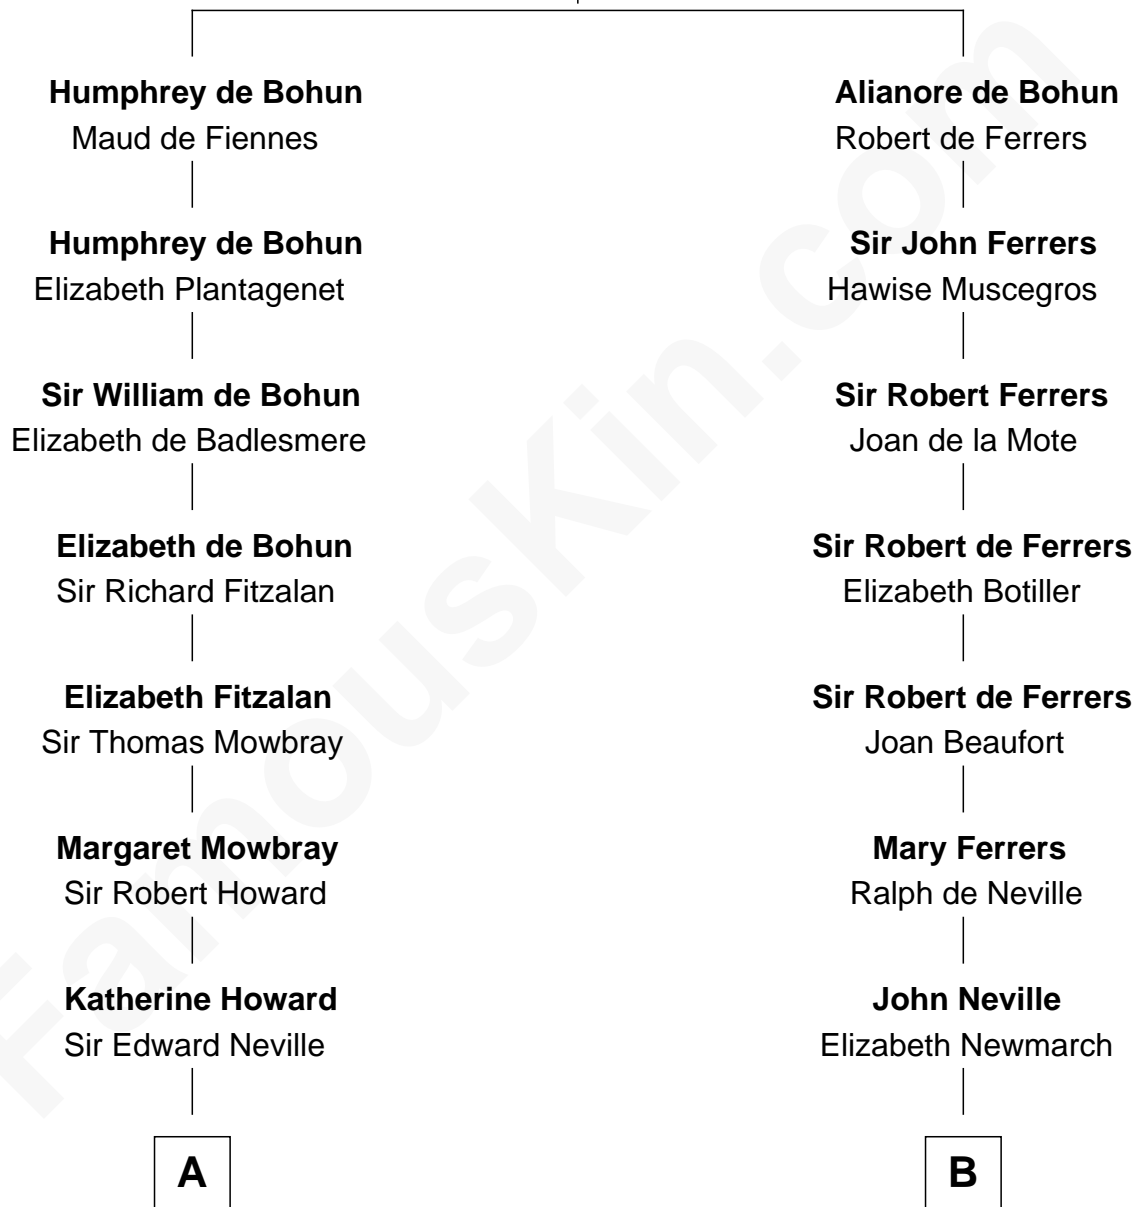

FamousKin.com

Relationship Chart of

Thomas Jefferson

3rd U.S. President and Signer of the Declaration of Independence

17th cousin 4 times removed of

Charles A. Pillsbury

Co-Founder of C.A. Pillsbury Co.

Sir Humphrey de Bohun

Eleanor de Braiose

C

John Carleton

Hannah Platts

Moses Carleton

Margaret Sprake

Henry Carleton

Polly Greeley