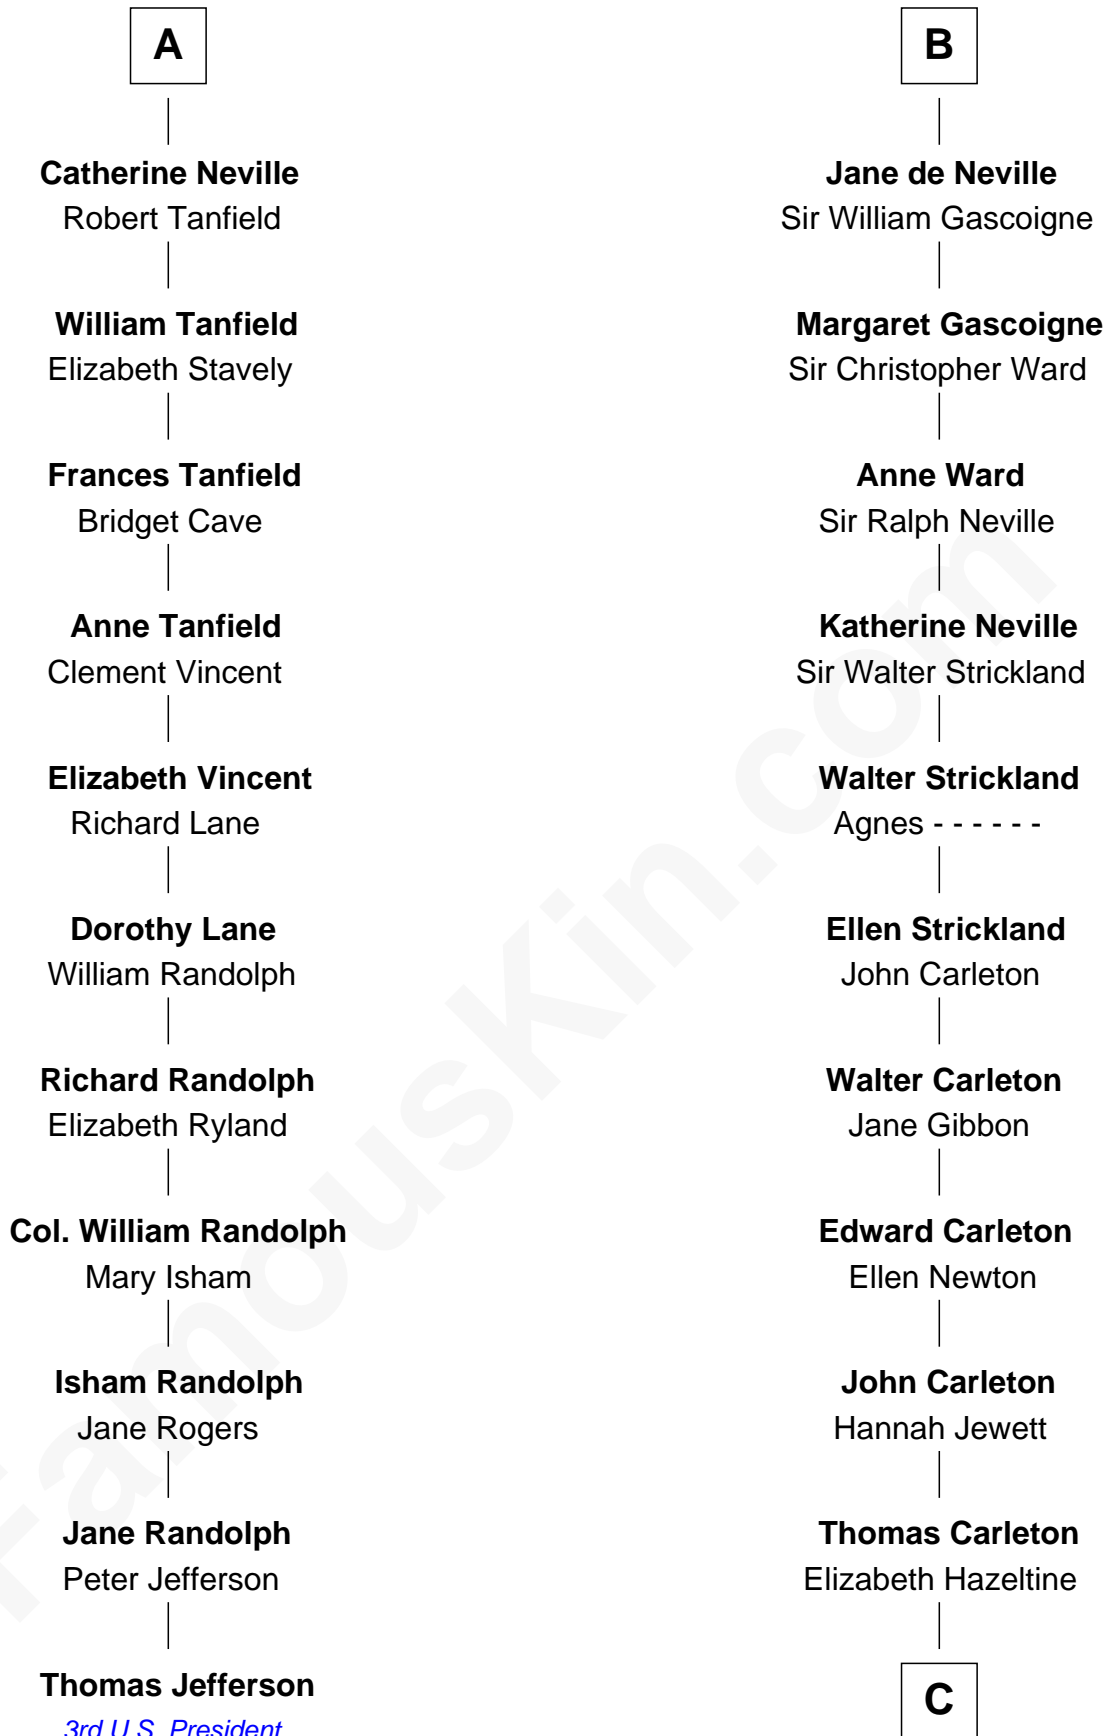

FamousKin.com

Relationship Chart of

Thomas Jefferson

3rd U.S. President and Signer of the Declaration of Independence

17th cousin 4 times removed of

Charles A. Pillsbury

Co-Founder of C.A. Pillsbury Co.

Sir Humphrey de Bohun

Eleanor de Braiose

C

John Carleton

Hannah Platts

Moses Carleton

Margaret Sprake

Henry Carleton

Polly Greeley