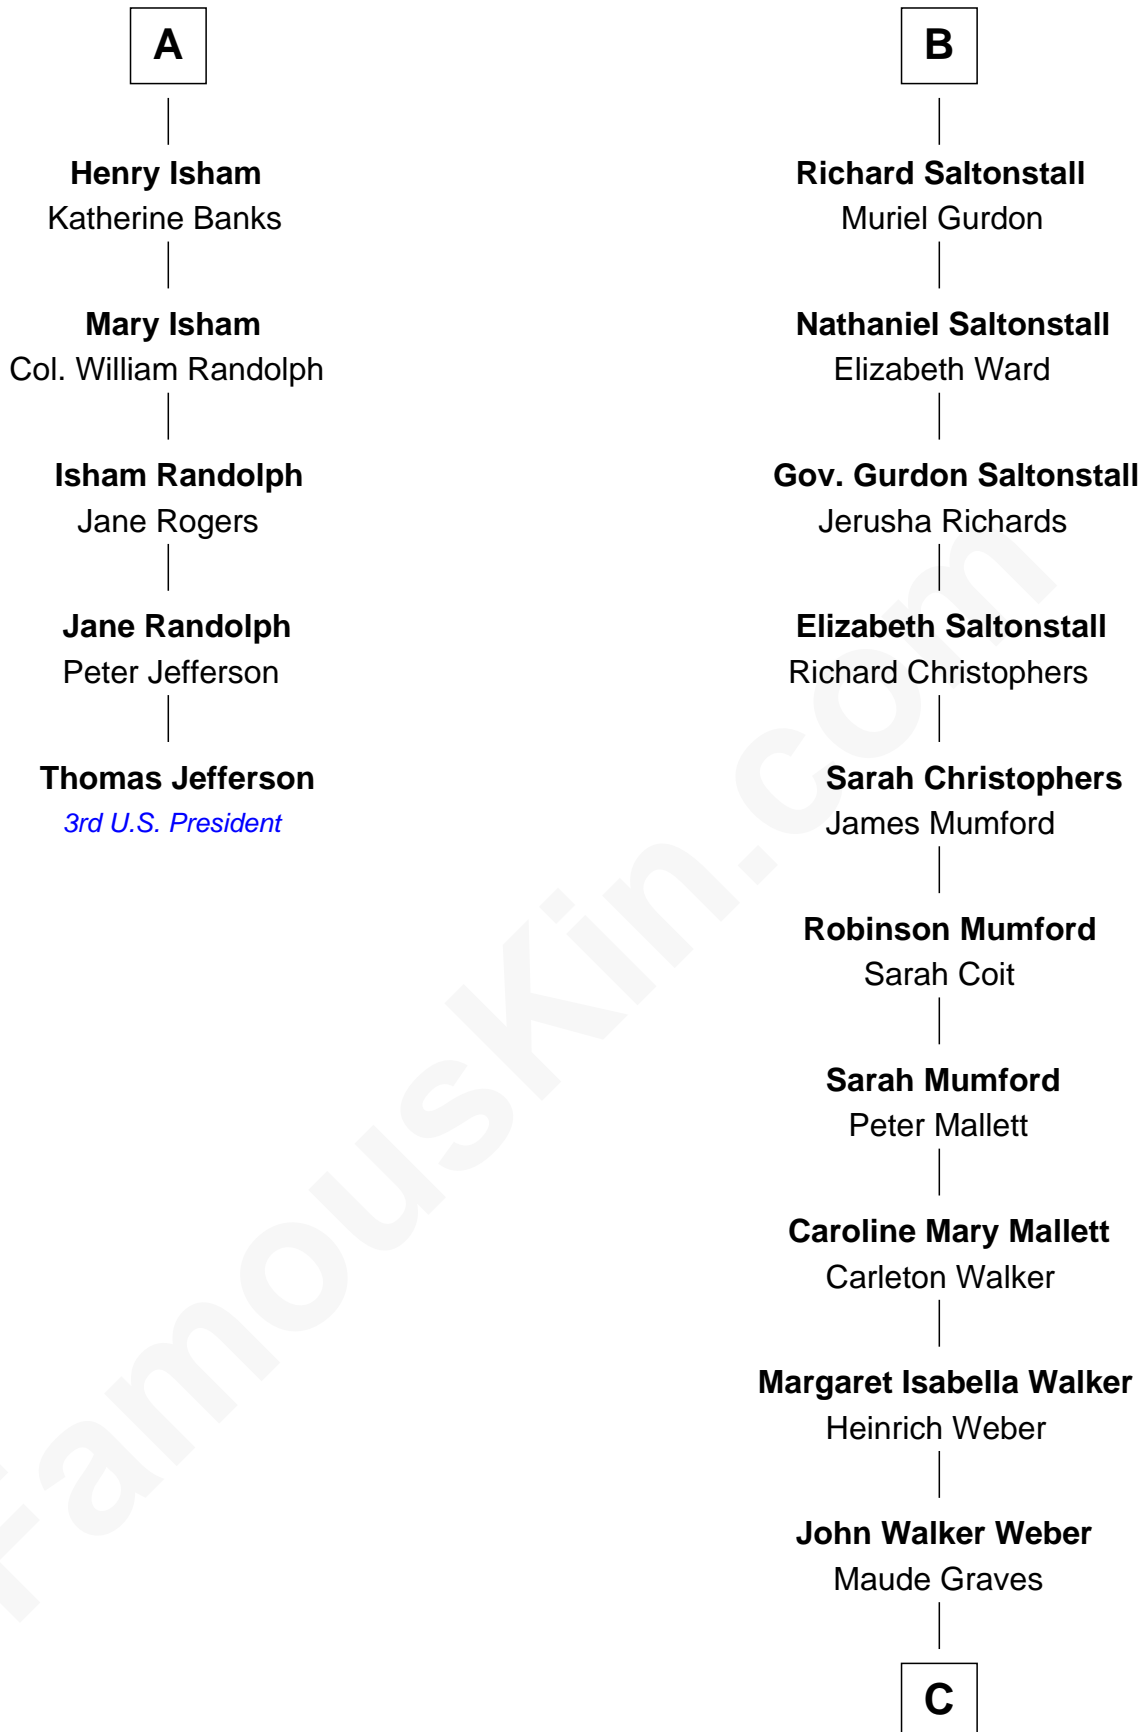

FamousKin.com

Relationship Chart of

Thomas Jefferson

3rd U.S. President and Signer of the Declaration of Independence

11th cousin 8 times removed of

Carly Fiorina

CEO of Hewlett-Packard

Sir John Hopton
Margaret Saville

Sir Robert Lytton
Frances Cavalery

Alice Markenfield
Sir Robert Mauleverer

Anne Lytton
Sir John Borlase

Dorothy Mauleverer
John Kaye

Anne Borlase
Sir Euseby Isham

Robert Kaye
Anne Flower

William Isham
Mary Brett

Grace Kaye
Richard Saltonstall

A

B

C

Cara Carleton Weber

Harold Marvin Sneed

Joseph Tyree Sneed

Madelon Montross Juergens