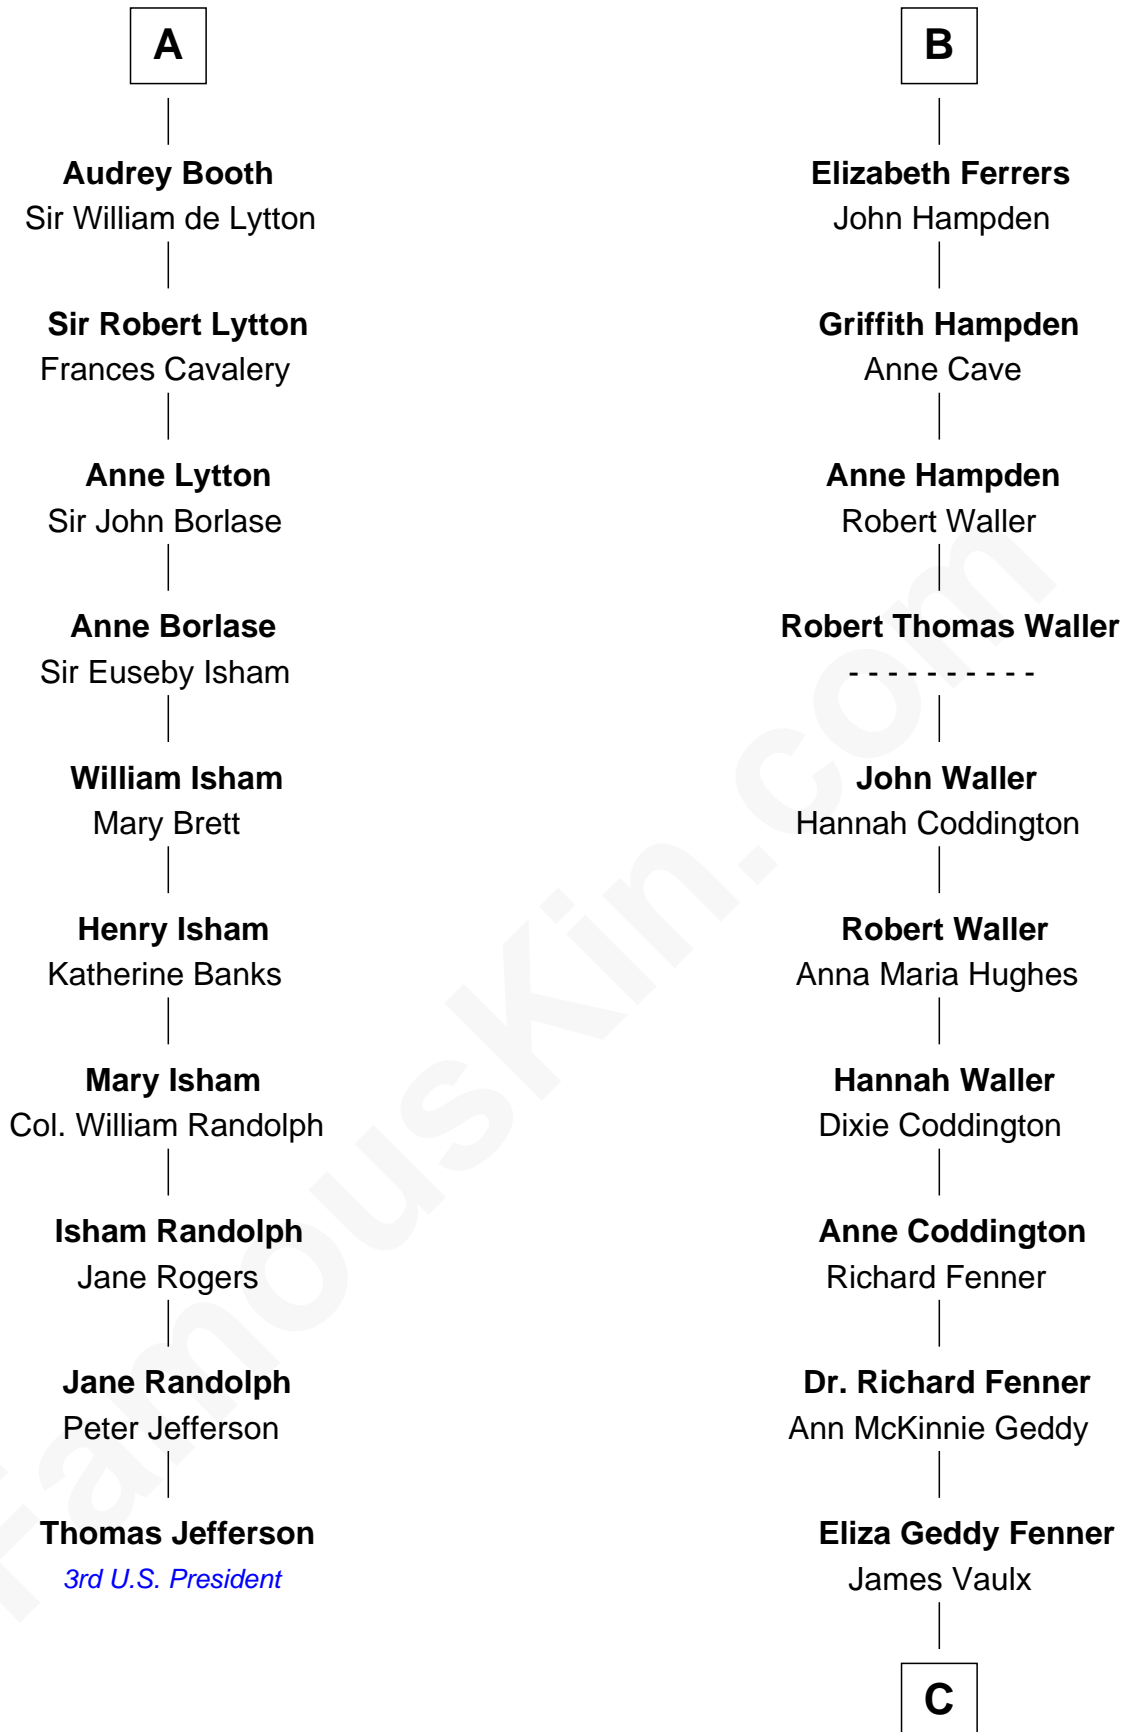

FamousKin.com

Relationship Chart of

Thomas Jefferson

3rd U.S. President and Signer of the Declaration of Independence

16th cousin 4 times removed of

John McCain

U.S. Senator from Arizona

William de Ros
Maude de Vaux

C

James Junius Vaulx

Margaret Garside

Katherine Davey Vaulx

Adm. John Sidney McCain

Adm. John Sidney McCain

Roberta Wright

John McCain

U.S. Senator from Arizona

FamousKin.com