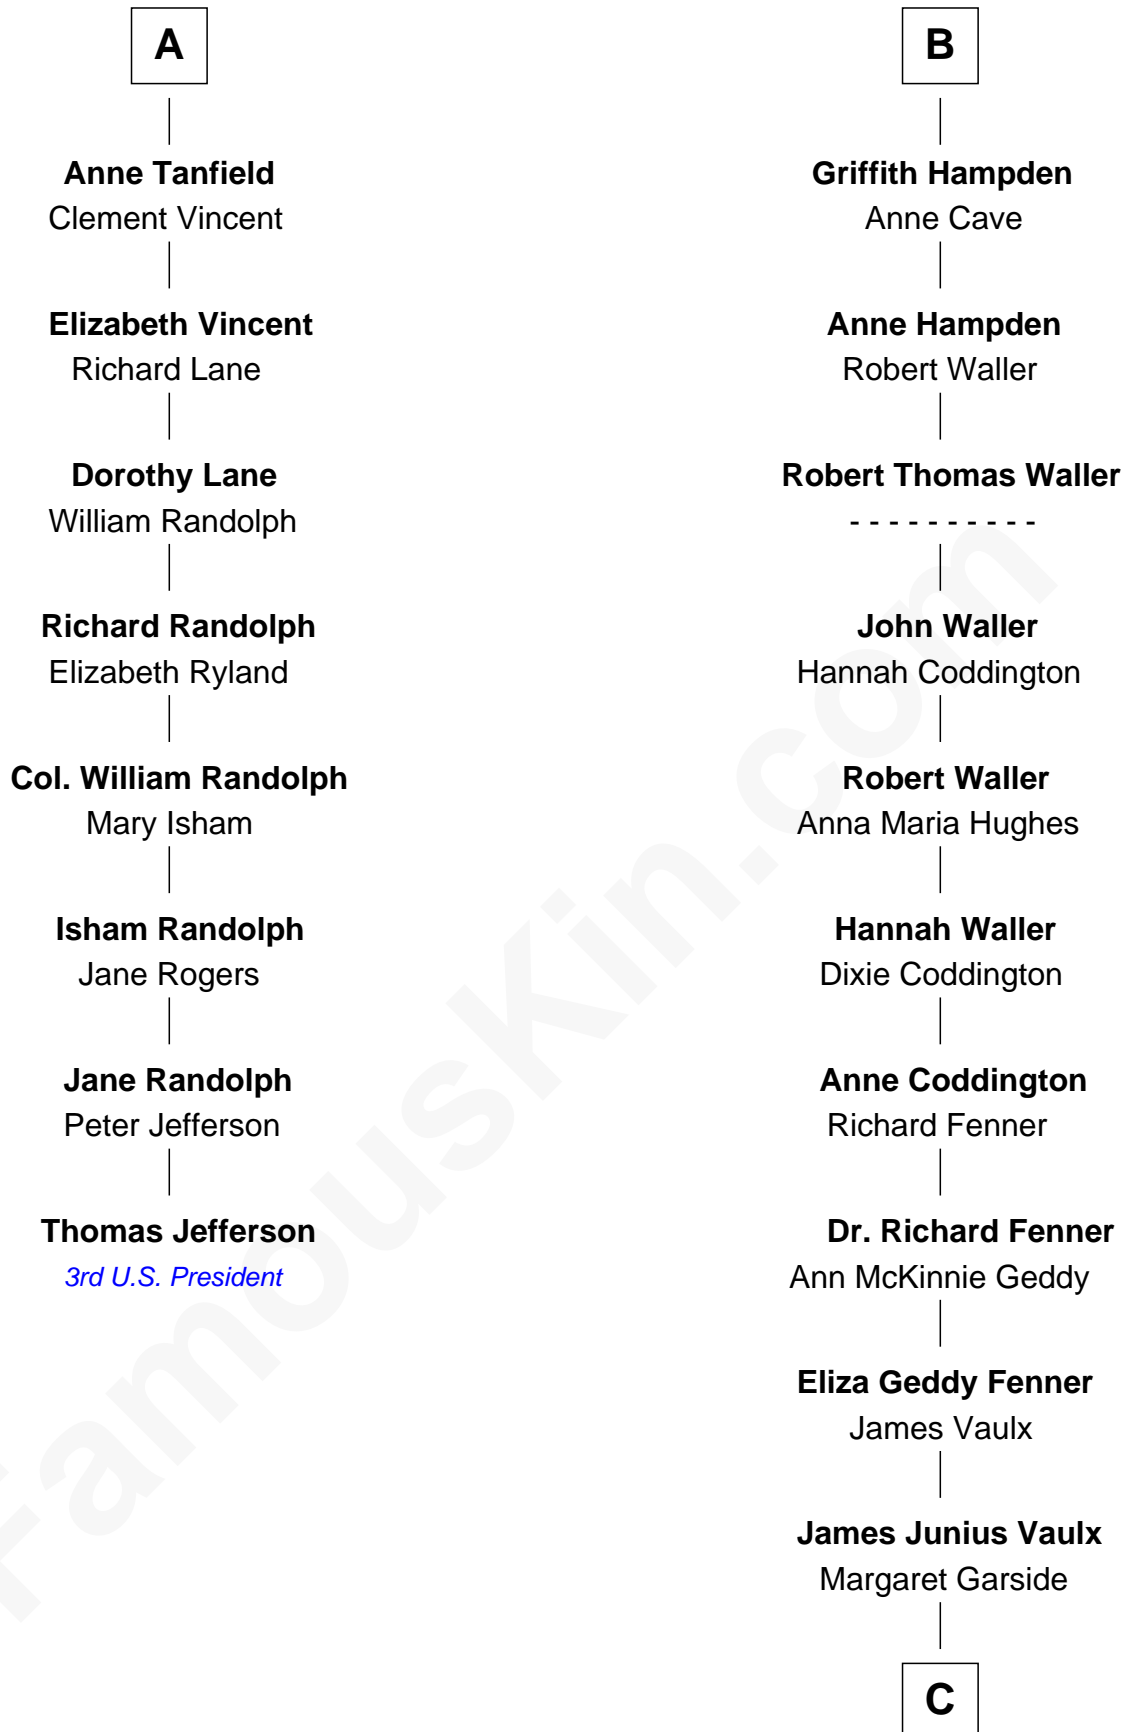

**Sir Robert Howard**

Margaret Mowbray

**Katherine Howard**

Sir Edward Neville

**Catherine Neville**

Robert Tanfield

**William Tanfield**

Elizabeth Stavely

**Frances Tanfield**

Bridget Cave

**A**

**Joan Howard**

Sir Peter de Brewes

**Beatrice Brewes**

Sir Hugh Shirley

**Sir Ralph Shirley**

Joan Basset

**Beatrice Shirley**

John Brome

**Nicholas Brome**

Elizabeth Arundell

**Constance Brome**

Sir Edward Ferrers

**Elizabeth Ferrers**

John Hampden

**B**

**C**

**Katherine Davey Vault**  
Adm. John Sidney McCain

**Adm. John Sidney McCain**  
Roberta Wright

**John McCain**  
*U.S. Senator from Arizona*

FamousKin.com