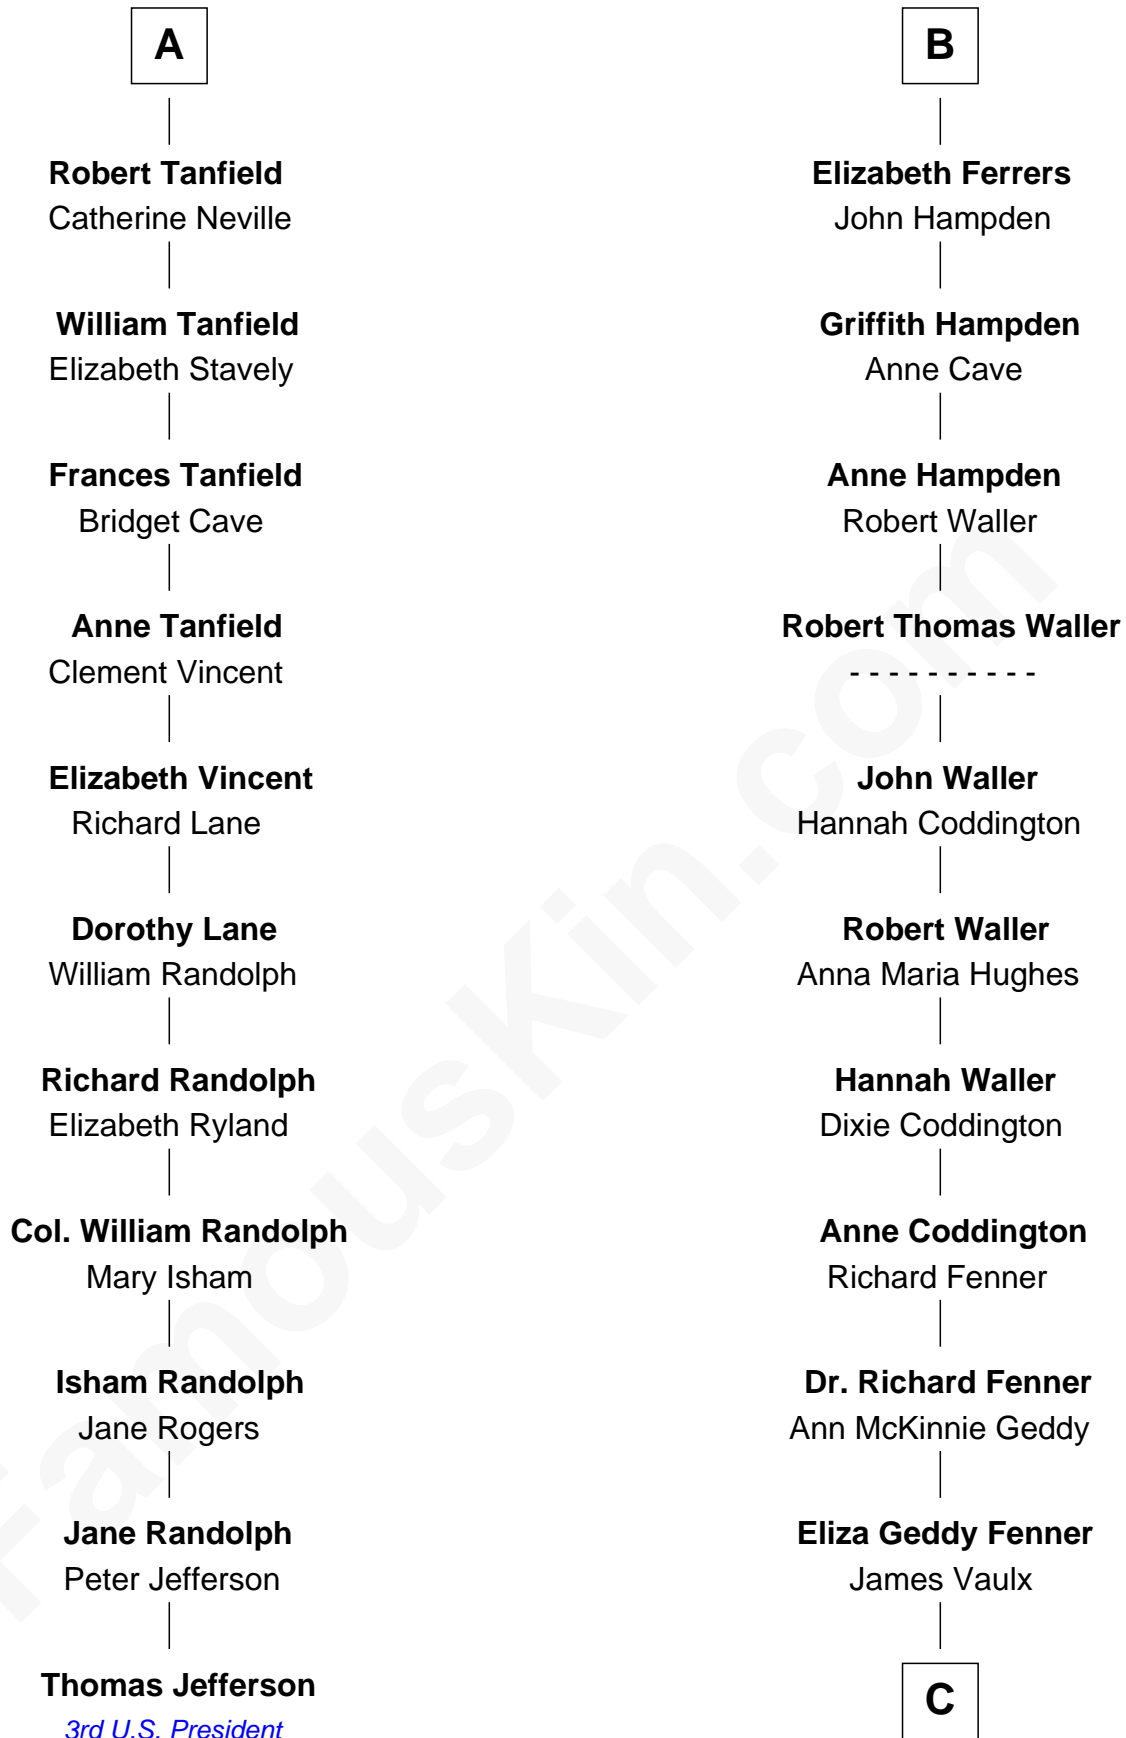

FamousKin.com

Relationship Chart of

Thomas Jefferson

3rd U.S. President and Signer of the Declaration of Independence

17th cousin 3 times removed of

John McCain

U.S. Senator from Arizona

Sir Nicholas Audley

Joan Martin

C

James Junius Vaulx

Margaret Garside

Katherine Davey Vaulx

Adm. John Sidney McCain

Adm. John Sidney McCain

Roberta Wright