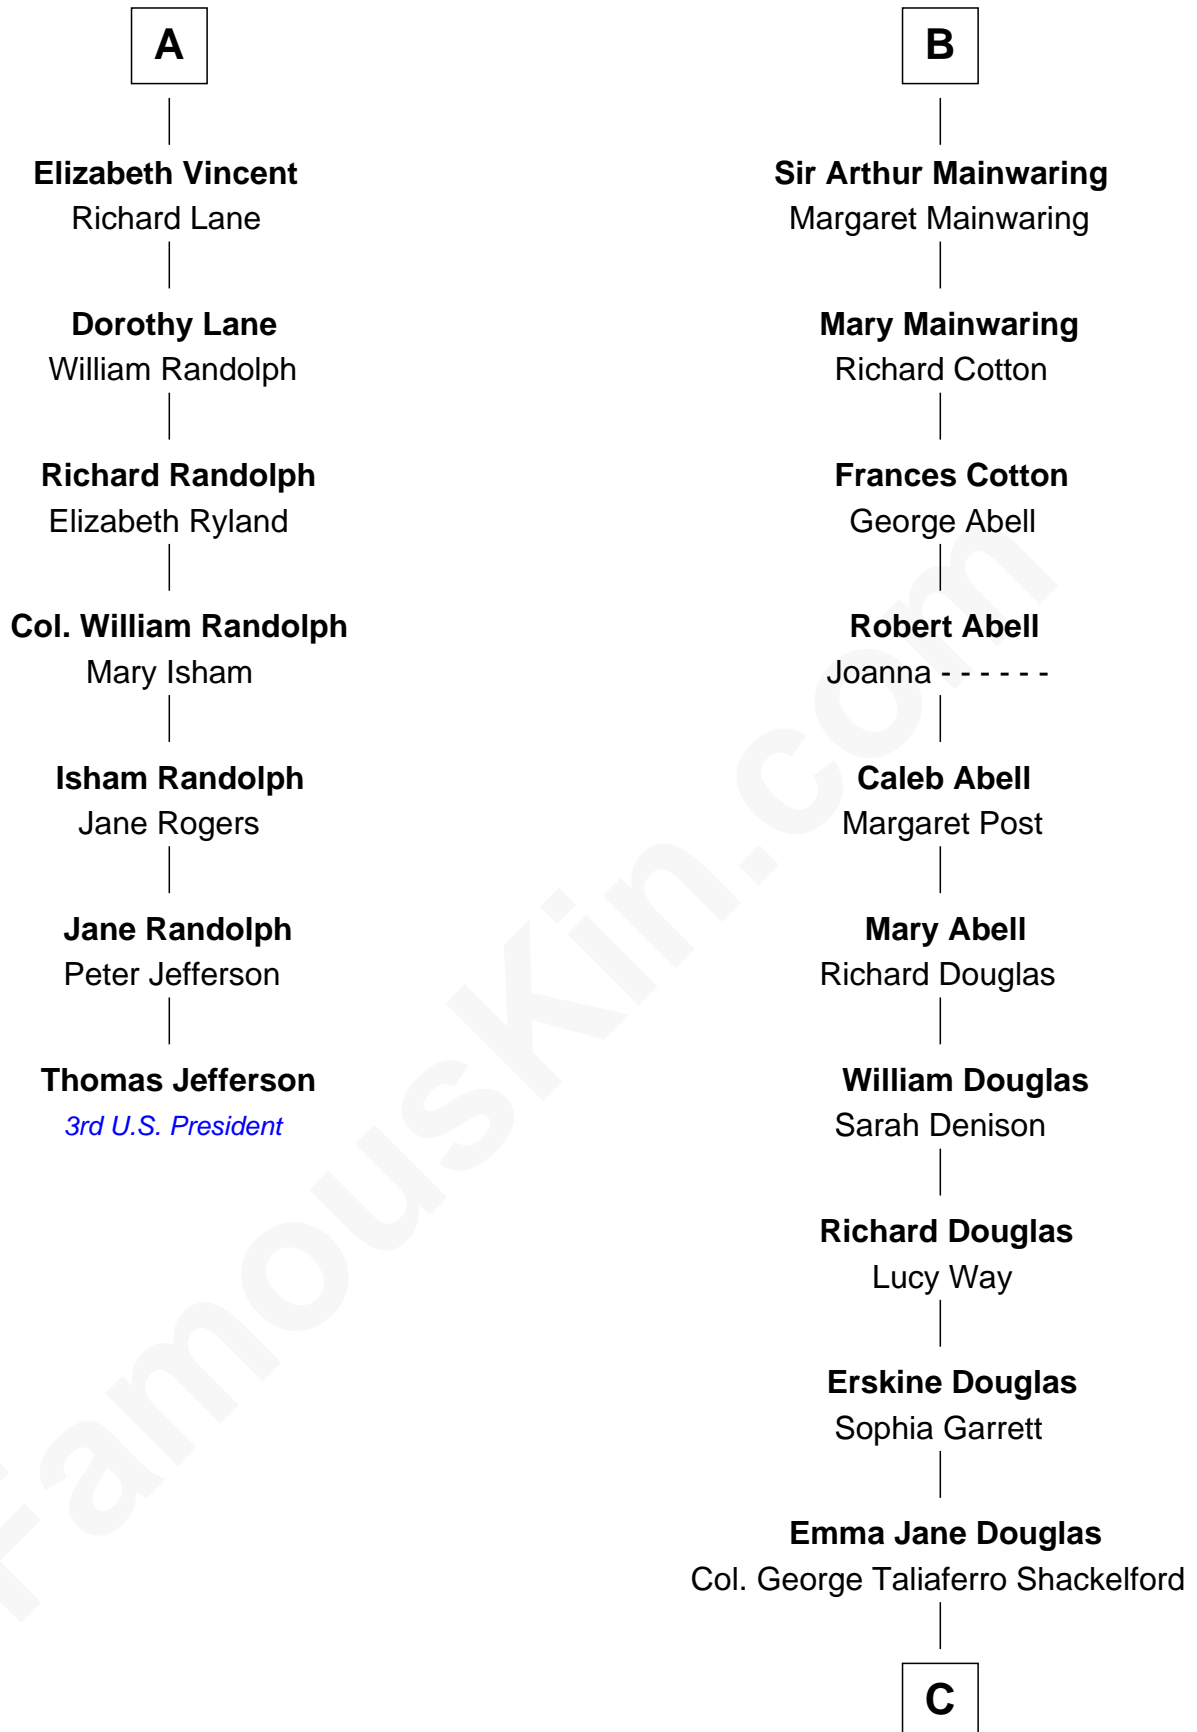

## Relationship Chart of

### Thomas Jefferson

3rd U.S. President and Signer of the Declaration of Independence

13th cousin 7 times removed of

**Illeana Douglas**

TV and Movie Actress

C

**Lena Priscilla Shackelford**  
Edouard Gregory Hesselberg

**Melvyn Edouard Hesselberg**  
Rosalind Hightower

**Gregory Hesselberg**  
Joan Georgescu

**Illeana Douglas**  
*TV and Movie Actress*