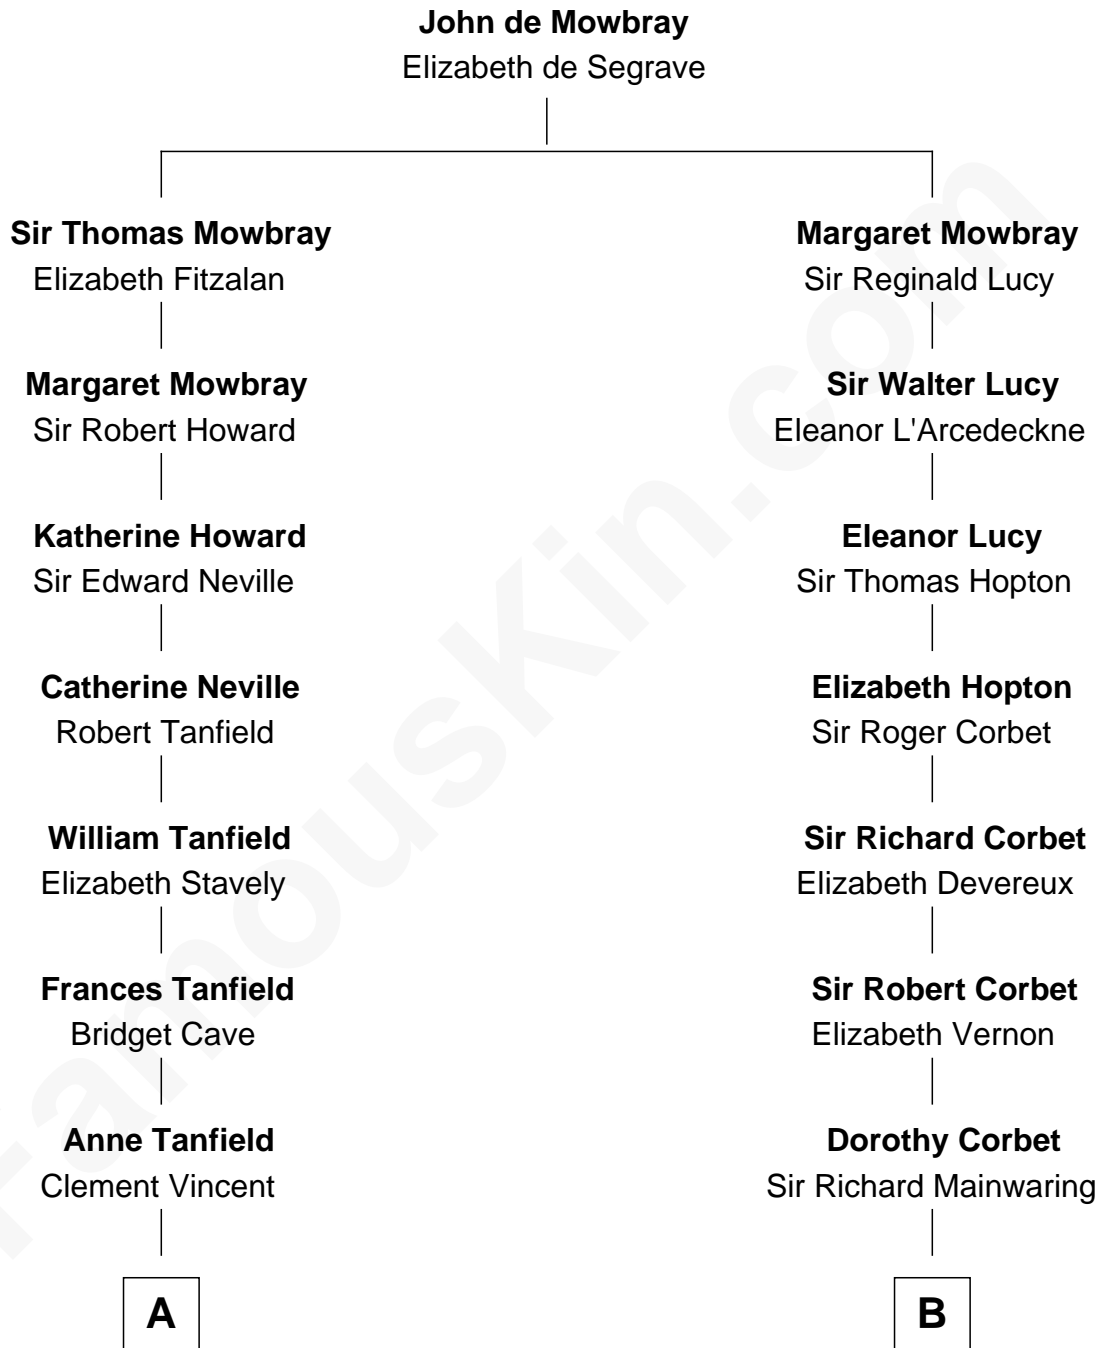

## Relationship Chart of

### Thomas Jefferson

3rd U.S. President and Signer of the Declaration of Independence

13th cousin 7 times removed of

**Illeana Douglas**

TV and Movie Actress

C

**Lena Priscilla Shackelford**  
Edouard Gregory Hesselberg

**Melvyn Edouard Hesselberg**  
Rosalind Hightower

**Gregory Hesselberg**  
Joan Georgescu

**Illeana Douglas**  
*TV and Movie Actress*