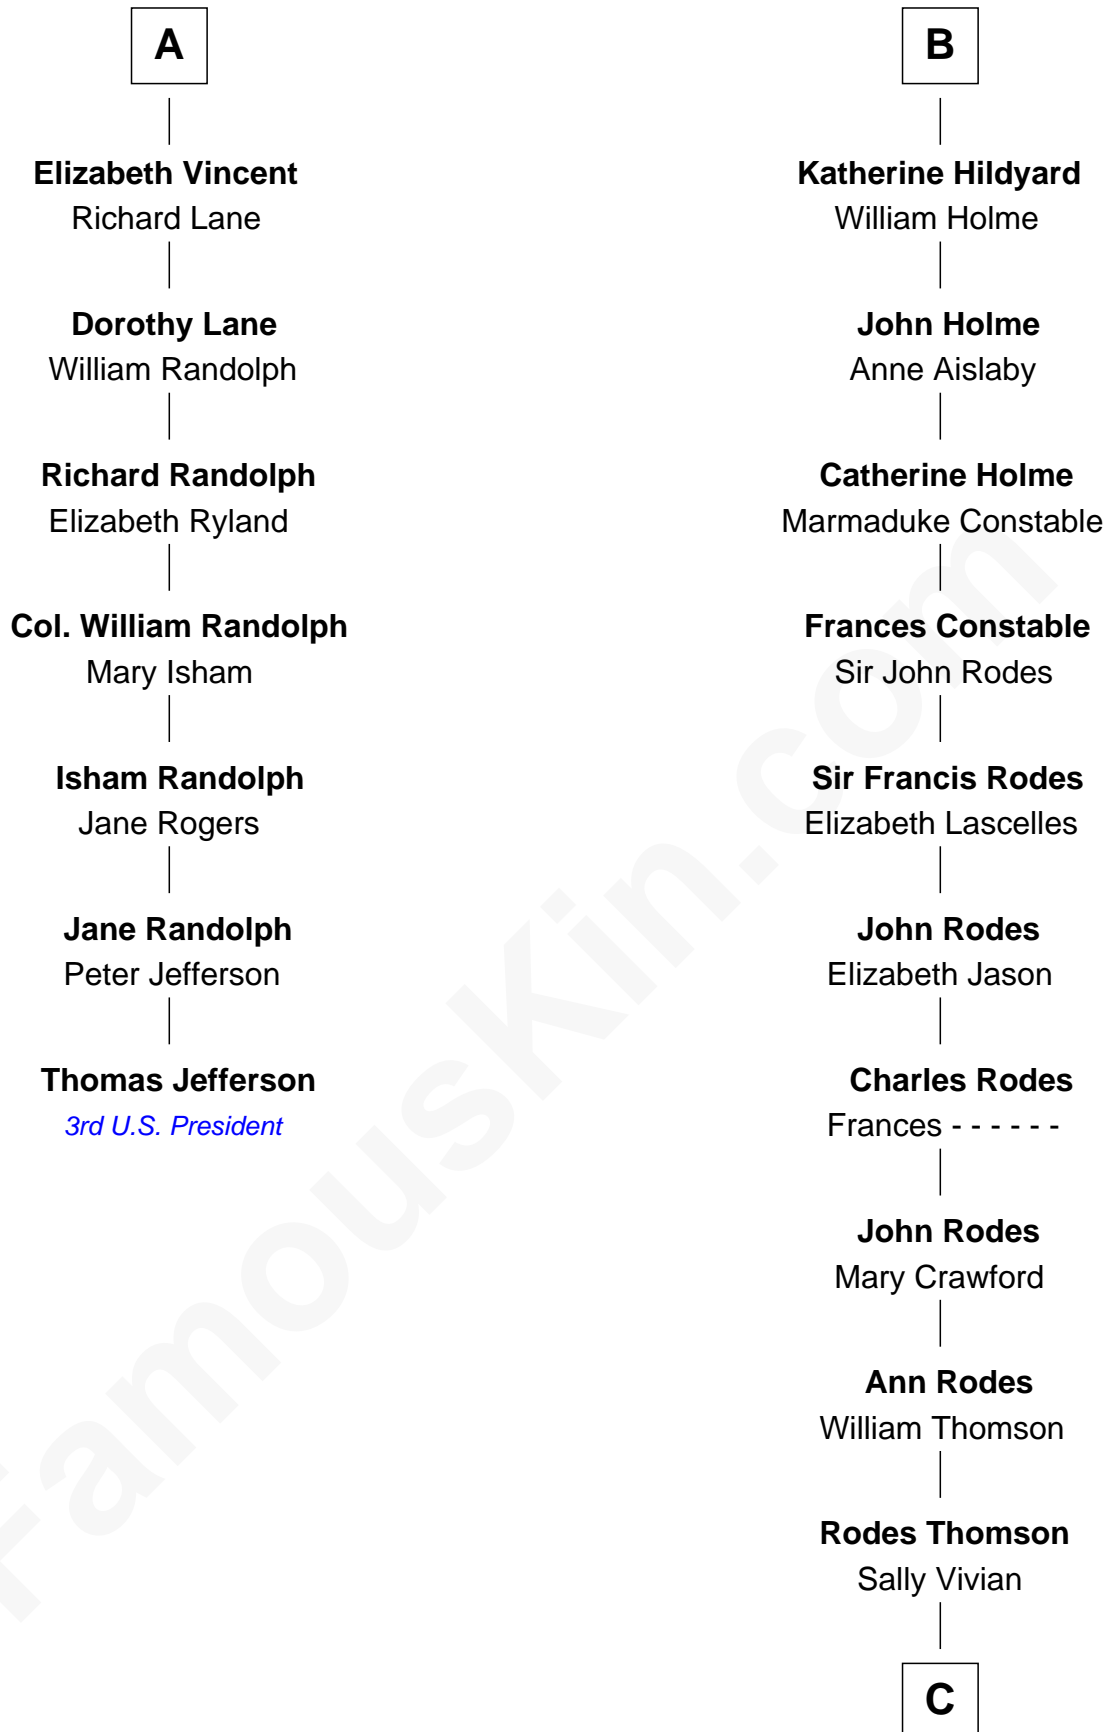

FamousKin.com

Relationship Chart of

Thomas Jefferson

3rd U.S. President and Signer of the Declaration of Independence

13th cousin 8 times removed of

Melvyn Douglas
Movie Actor

Edward III, King of England
Philippa of Hainault

C

Nancy Thomson

Thomas Johnson Garrett

Sophia Garrett

Erskine Douglas

Emma Jane Douglas

Col. George Taliaferro Shackelford

Lena Priscilla Shackelford