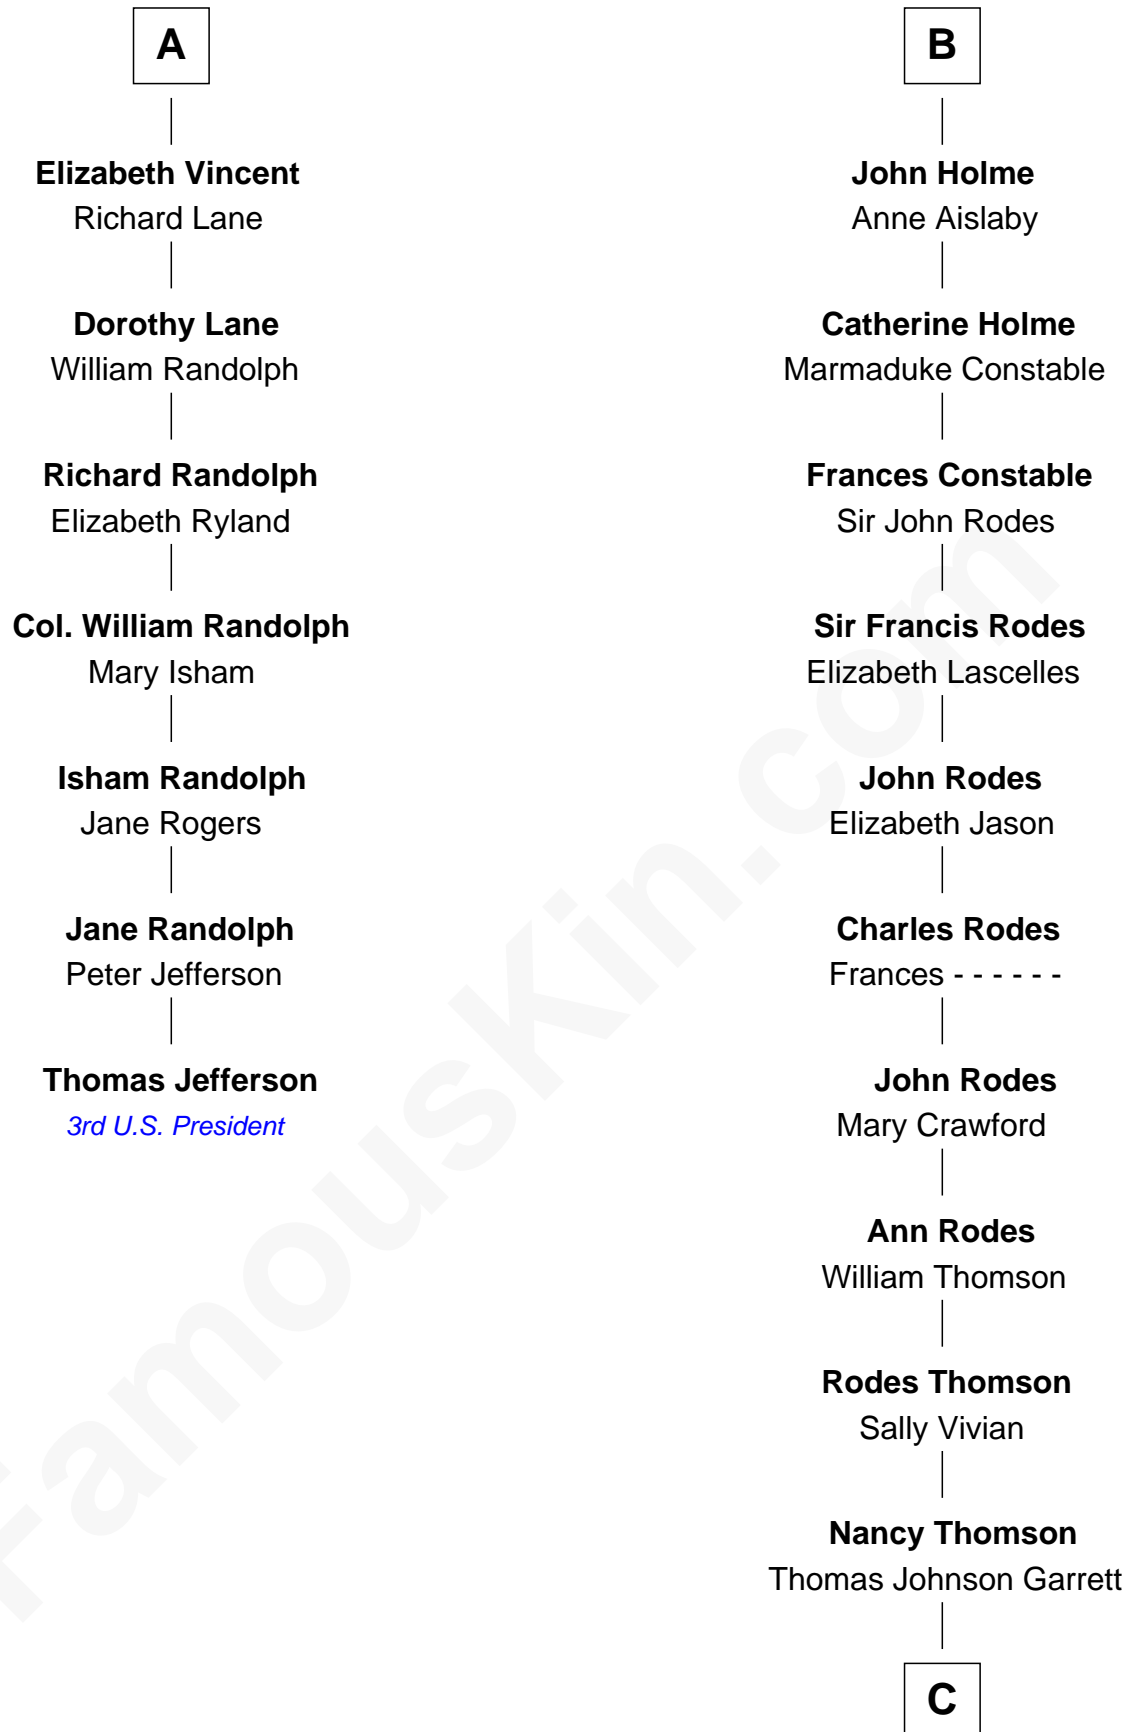

### Thomas Jefferson

3rd U.S. President and Signer of the Declaration of Independence

13th cousin 7 times removed of

**Melvyn Douglas**  
Movie Actor

**Sir Ralph de Neville**  
Alice de Audley

**Sir John de Neville**

**Sir Henry Percy**

Elizabeth Mortimer

**Elizabeth Percy**

Sir John Clifford

**Mary Clifford**

Sir Philip Wentworth

**Elizabeth Wentworth**

Sir Martin de la See

**Joan de la See**

Sir Piers Hildyard

**Katherine Hildyard**

William Holme

**B**

**C**

**Sophia Garrett**

Erskine Douglas

**Emma Jane Douglas**

Col. George Taliaferro Shackelford

**Lena Priscilla Shackelford**

Edouard Gregory Hesselberg

**Melvyn Douglas**

*Movie Actor*

FamousKin.com