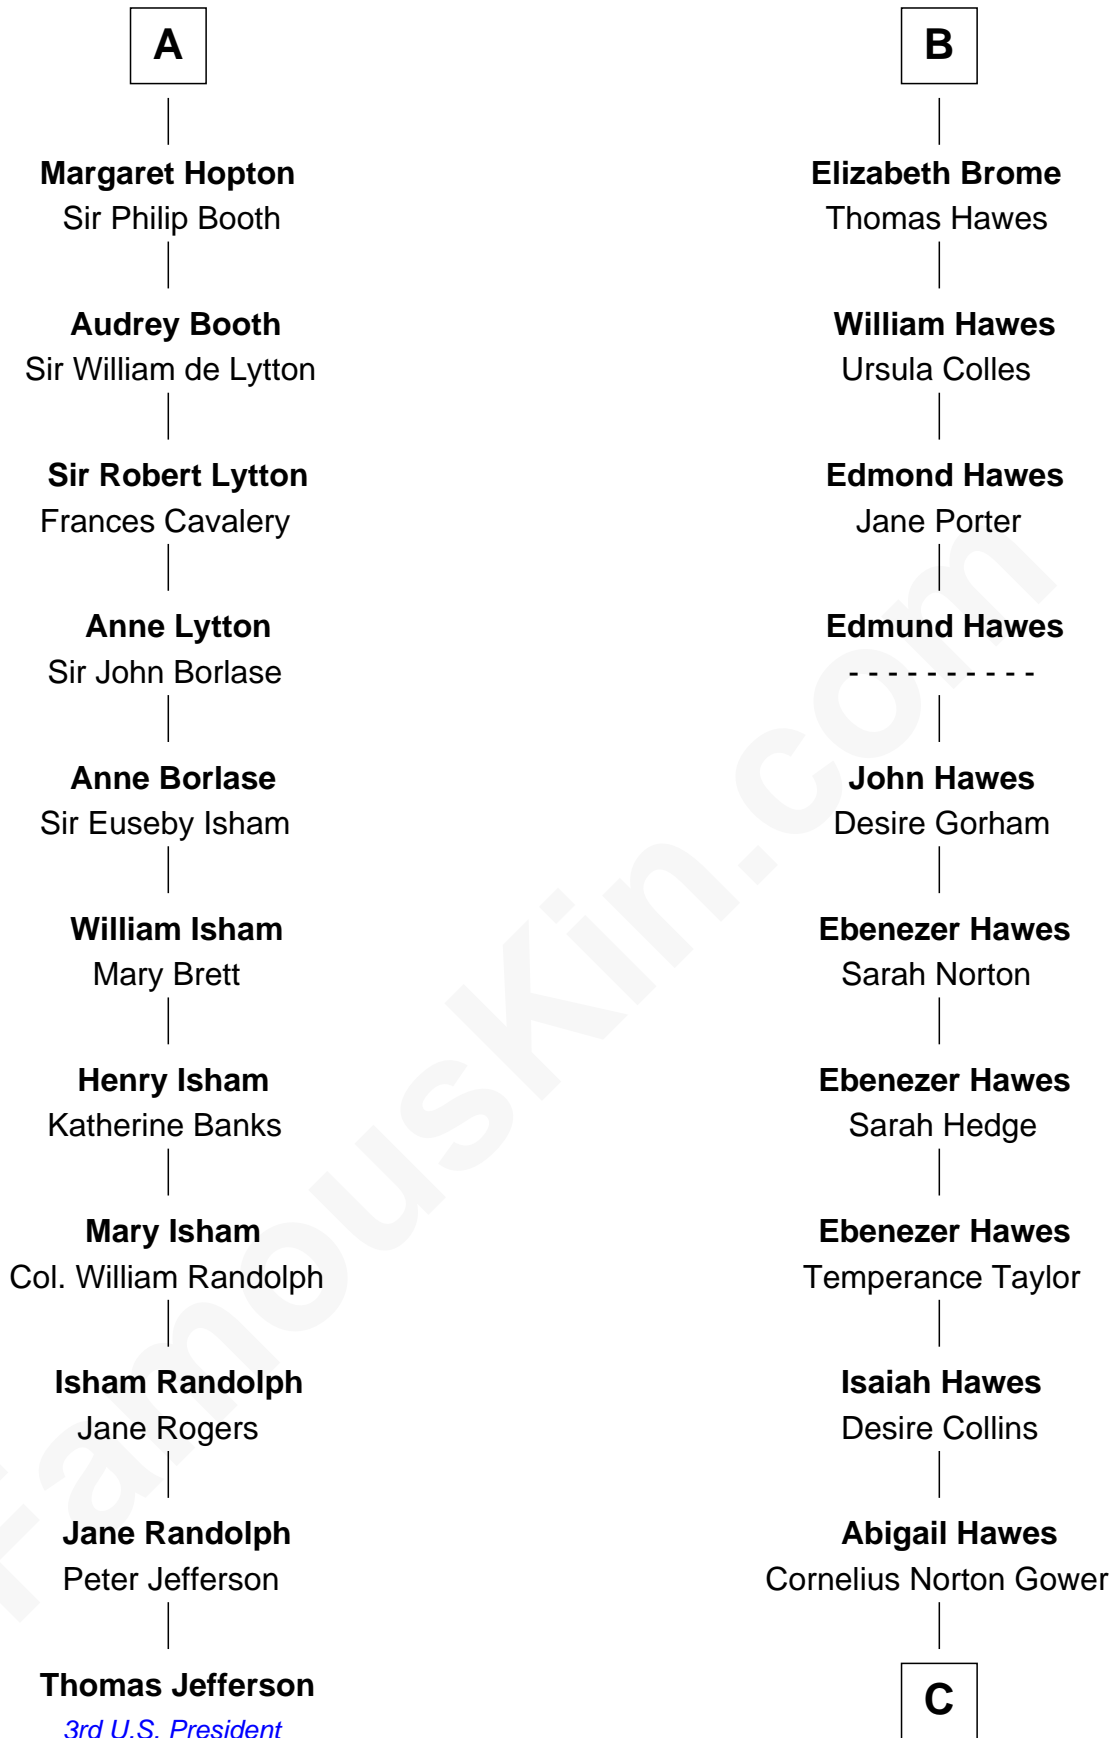

FamousKin.com

Relationship Chart of

Thomas Jefferson

3rd U.S. President and Signer of the Declaration of Independence

17th cousin 4 times removed of

Sarah Palin

9th Governor of Alaska

Sir Robert de Ros

Isabel de Aubeney

C

—
Arthur Collins Gower

Mary Schmolz

—
James Carl Gower

Cora Godfrey Strong

—
Helen Louise Gower

Clement James Sheeran