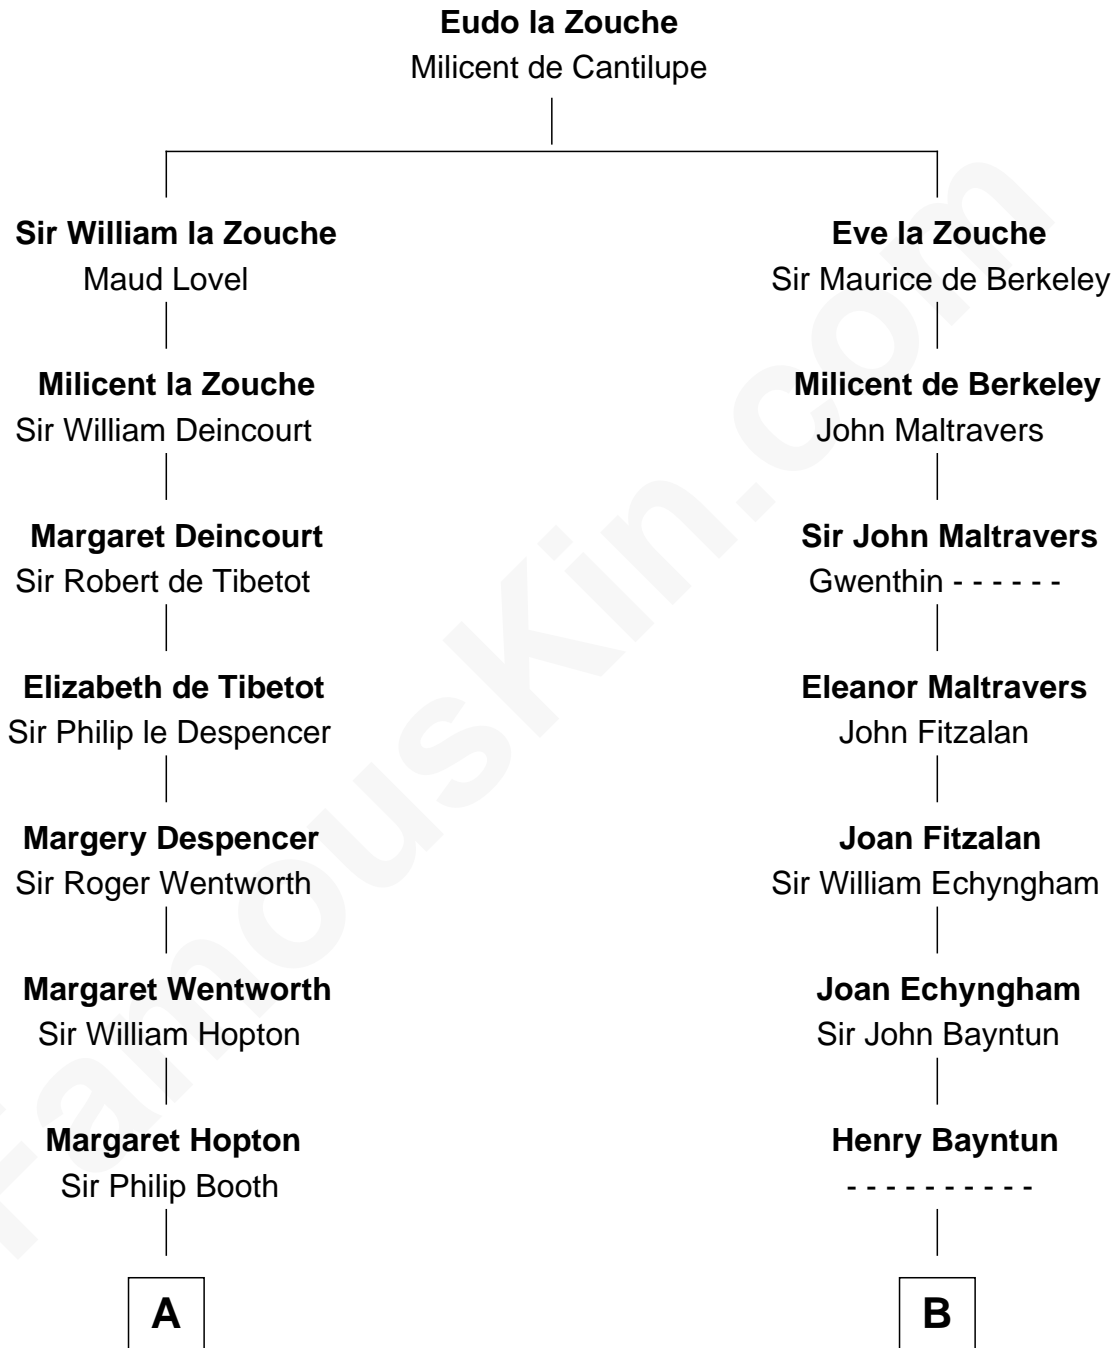

## Relationship Chart of

### Thomas Jefferson

3rd U.S. President and Signer of the Declaration of Independence

16th cousin 5 times removed of

**Sarah Palin**

9th Governor of Alaska

**C**

—  
**Thomas S. Ruddock**

Maria Nancy Newell

—  
**May Belle Ruddock**

Henry Charles Brandt

—  
**Nellie Marie Brandt**

Charles Francis Heath

—  
**Charles Richard Heath**

Sarah Sheeran

—  
**Sarah Palin**

*9th Governor of Alaska*