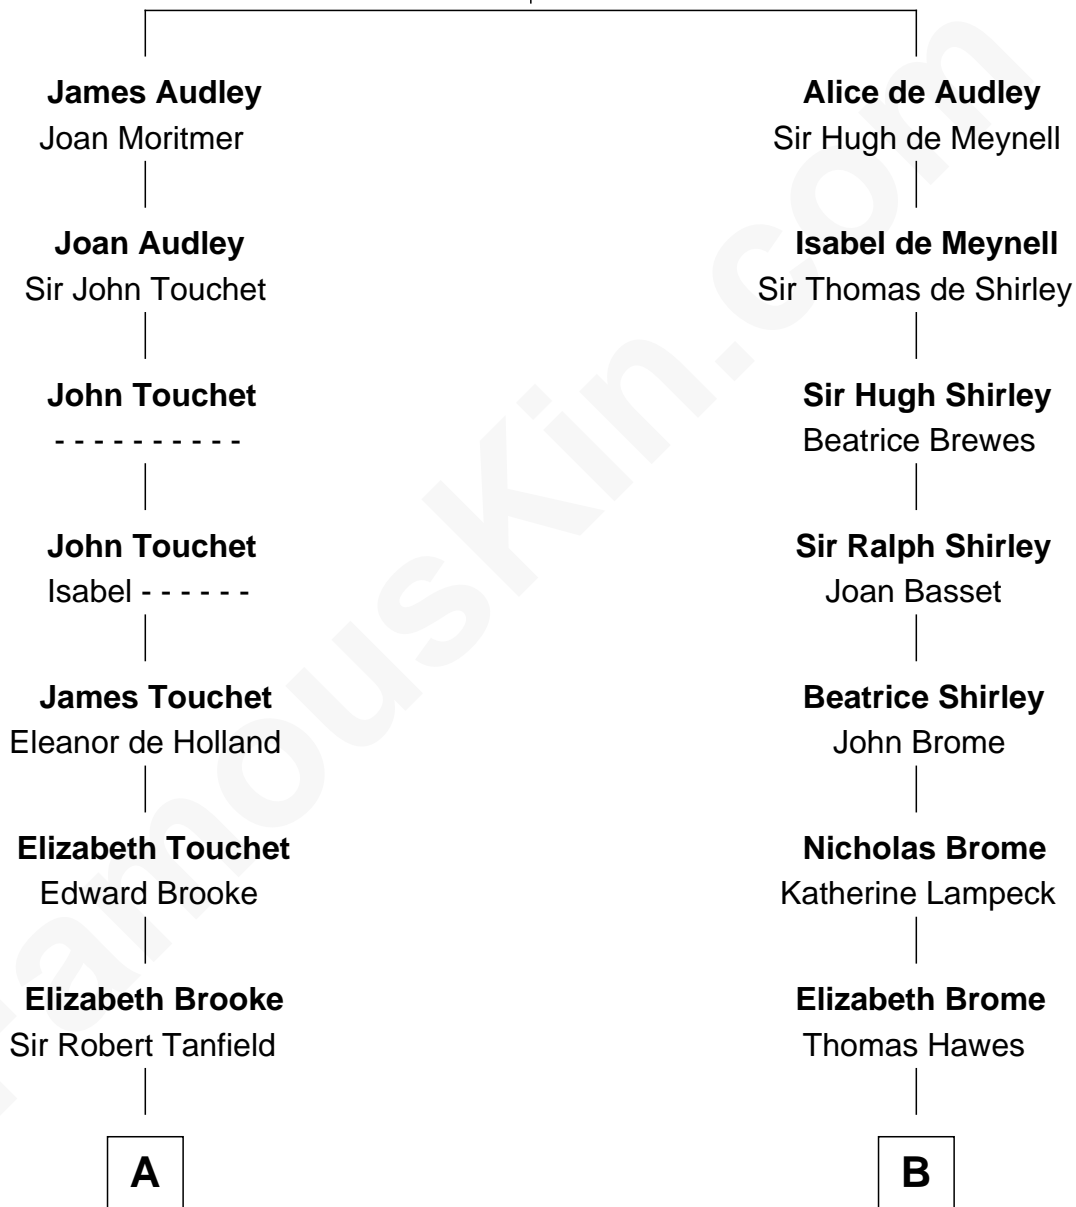

FamousKin.com

Relationship Chart of

Thomas Jefferson

3rd U.S. President and Signer of the Declaration of Independence

17th cousin 3 times removed of

Sarah Palin

9th Governor of Alaska

Sir Nicholas Audley

Joan Martin

C

James Carl Gower
Cora Godfrey Strong

Helen Louise Gower
Clement James Sheeran

Sarah Sheeran
Charles Richard Heath

Sarah Palin
9th Governor of Alaska

FamousKin.com