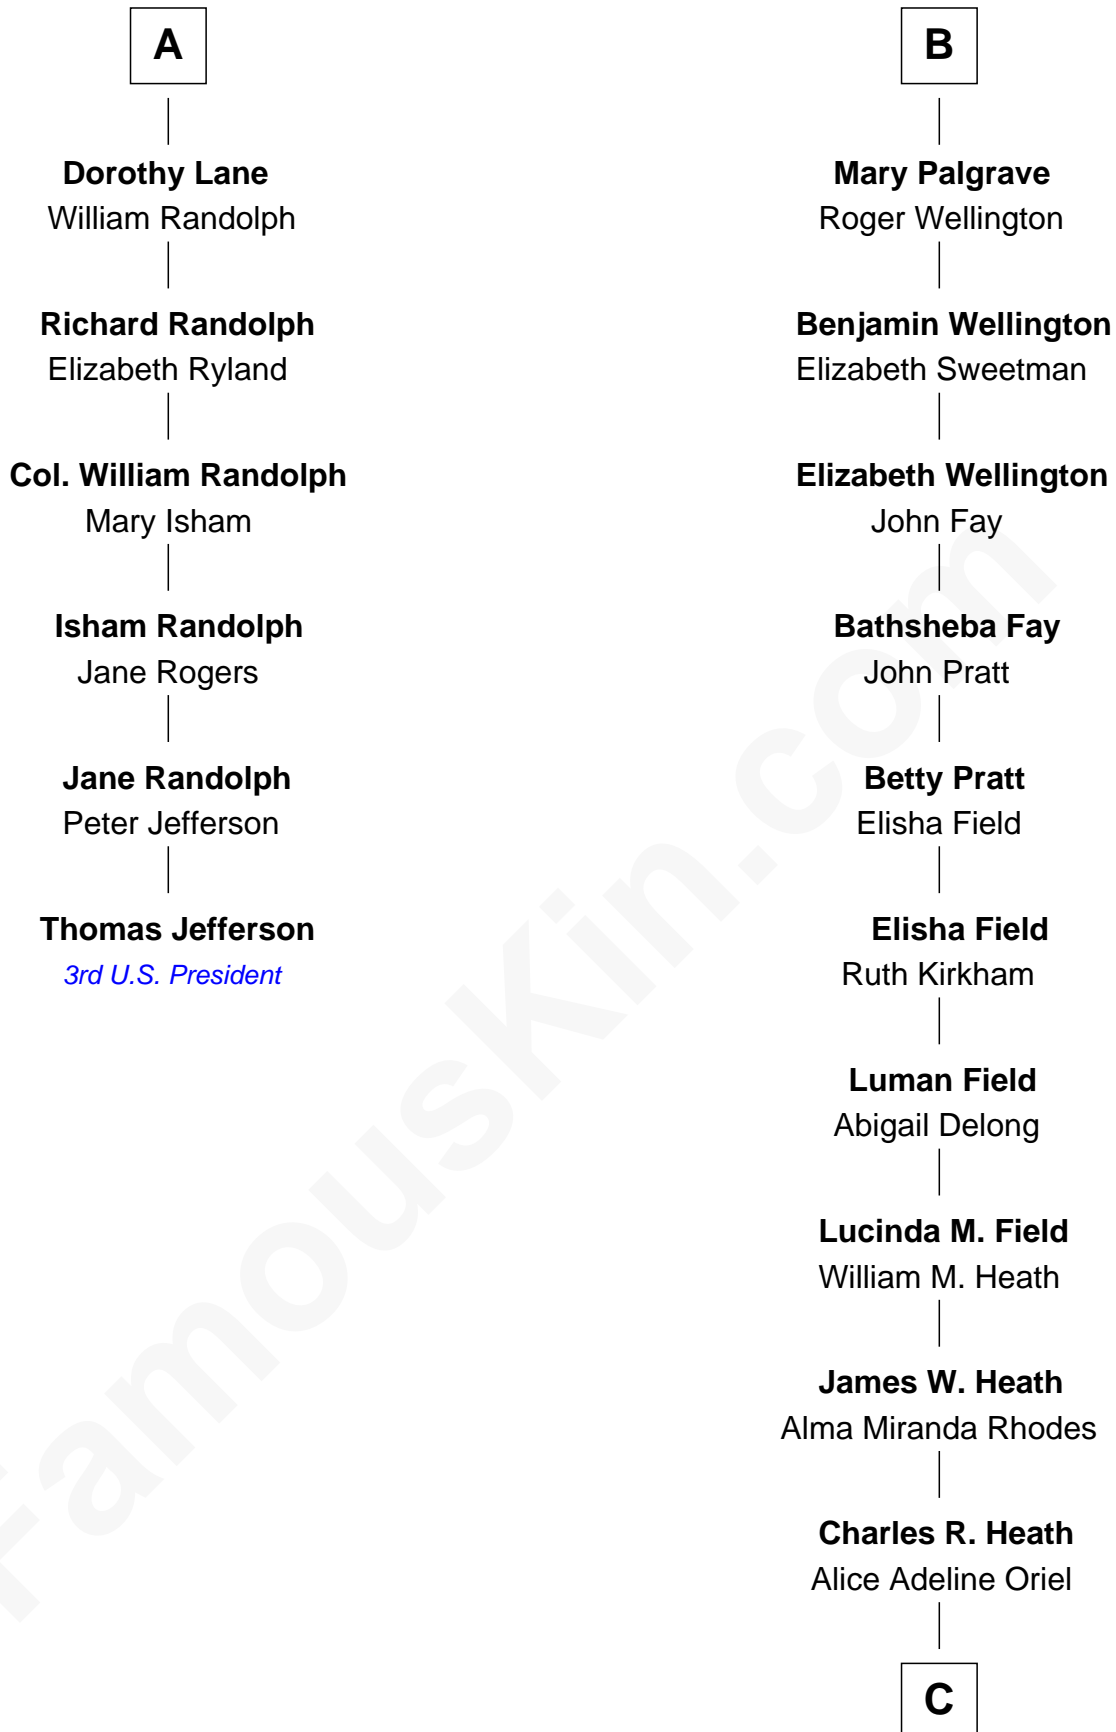

FamousKin.com

Relationship Chart of

Thomas Jefferson

3rd U.S. President and Signer of the Declaration of Independence

12th cousin 7 times removed of

Sarah Palin

9th Governor of Alaska

Elizabeth Fitzalan

C

Charles Francis Heath
Nellie Marie Brandt

Charles Richard Heath
Sarah Sheeran

Sarah Palin
9th Governor of Alaska

FamousKin.com