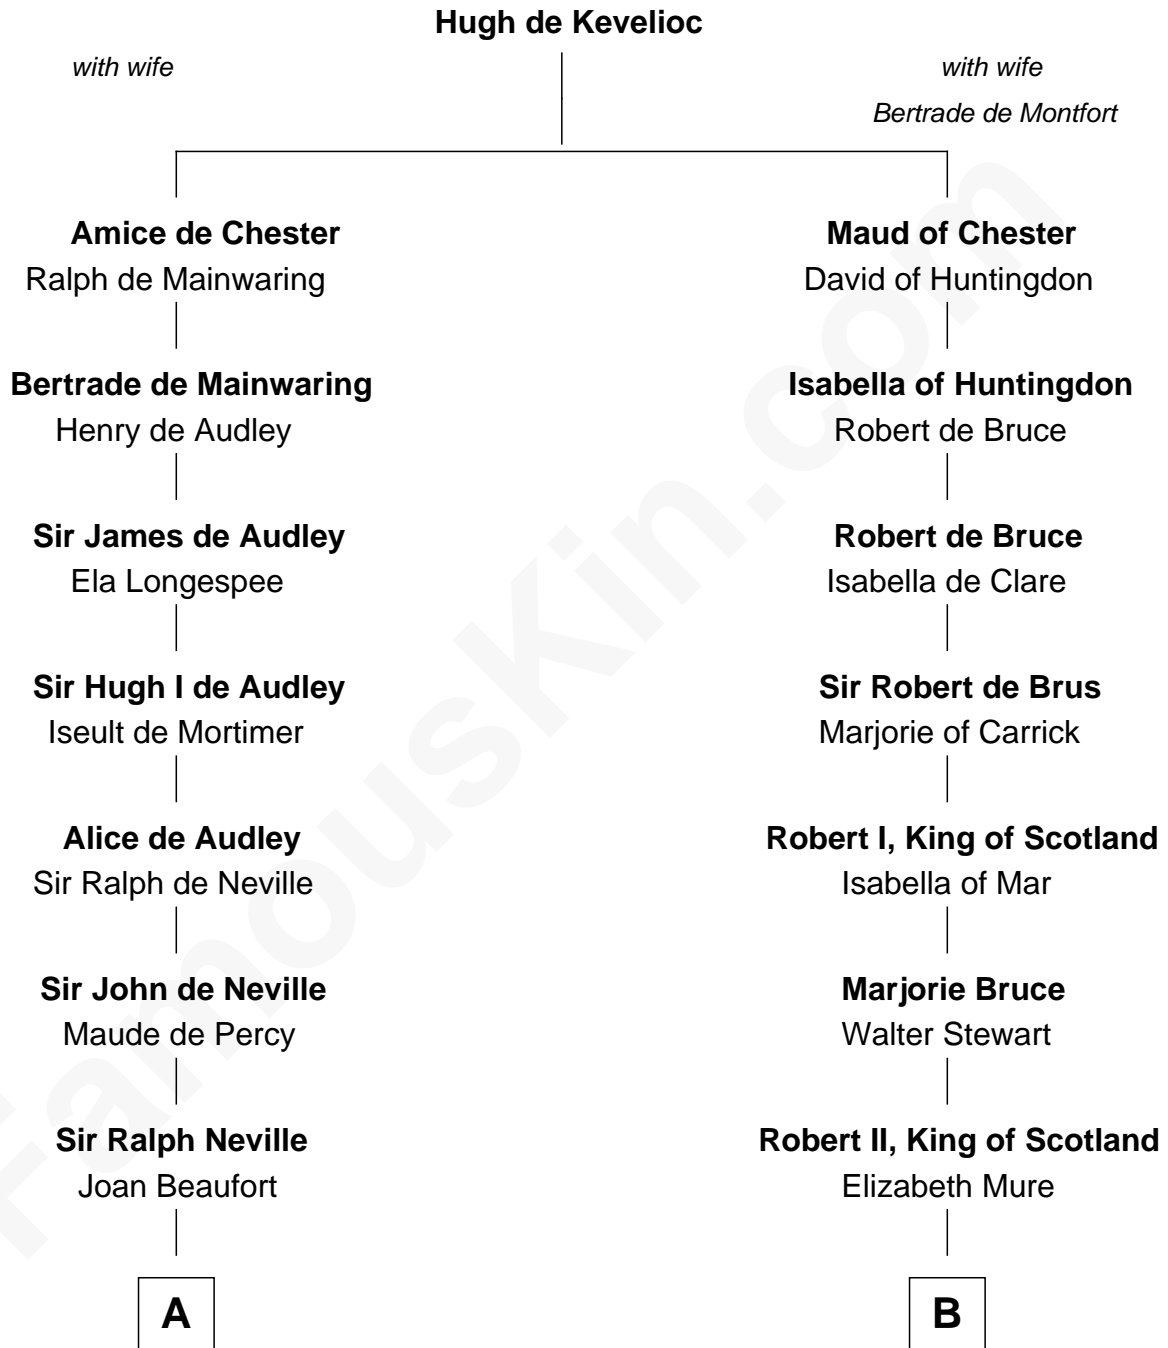

FamousKin.com

Relationship Chart of

Thomas Jefferson

3rd U.S. President and Signer of the Declaration of Independence

18th cousin 3 times removed of

Alexander Hamilton

1st U.S. Secretary of the Treasury

C

Jane Randolph
Peter Jefferson

Thomas Jefferson
3rd U.S. President

D

Alexander Cunningham
Janet Cunningham

Rebecca Cunningham
John Hamilton

Alexander Hamilton
Elizabeth Pollock

James A. Hamilton
Rachel Fawcett