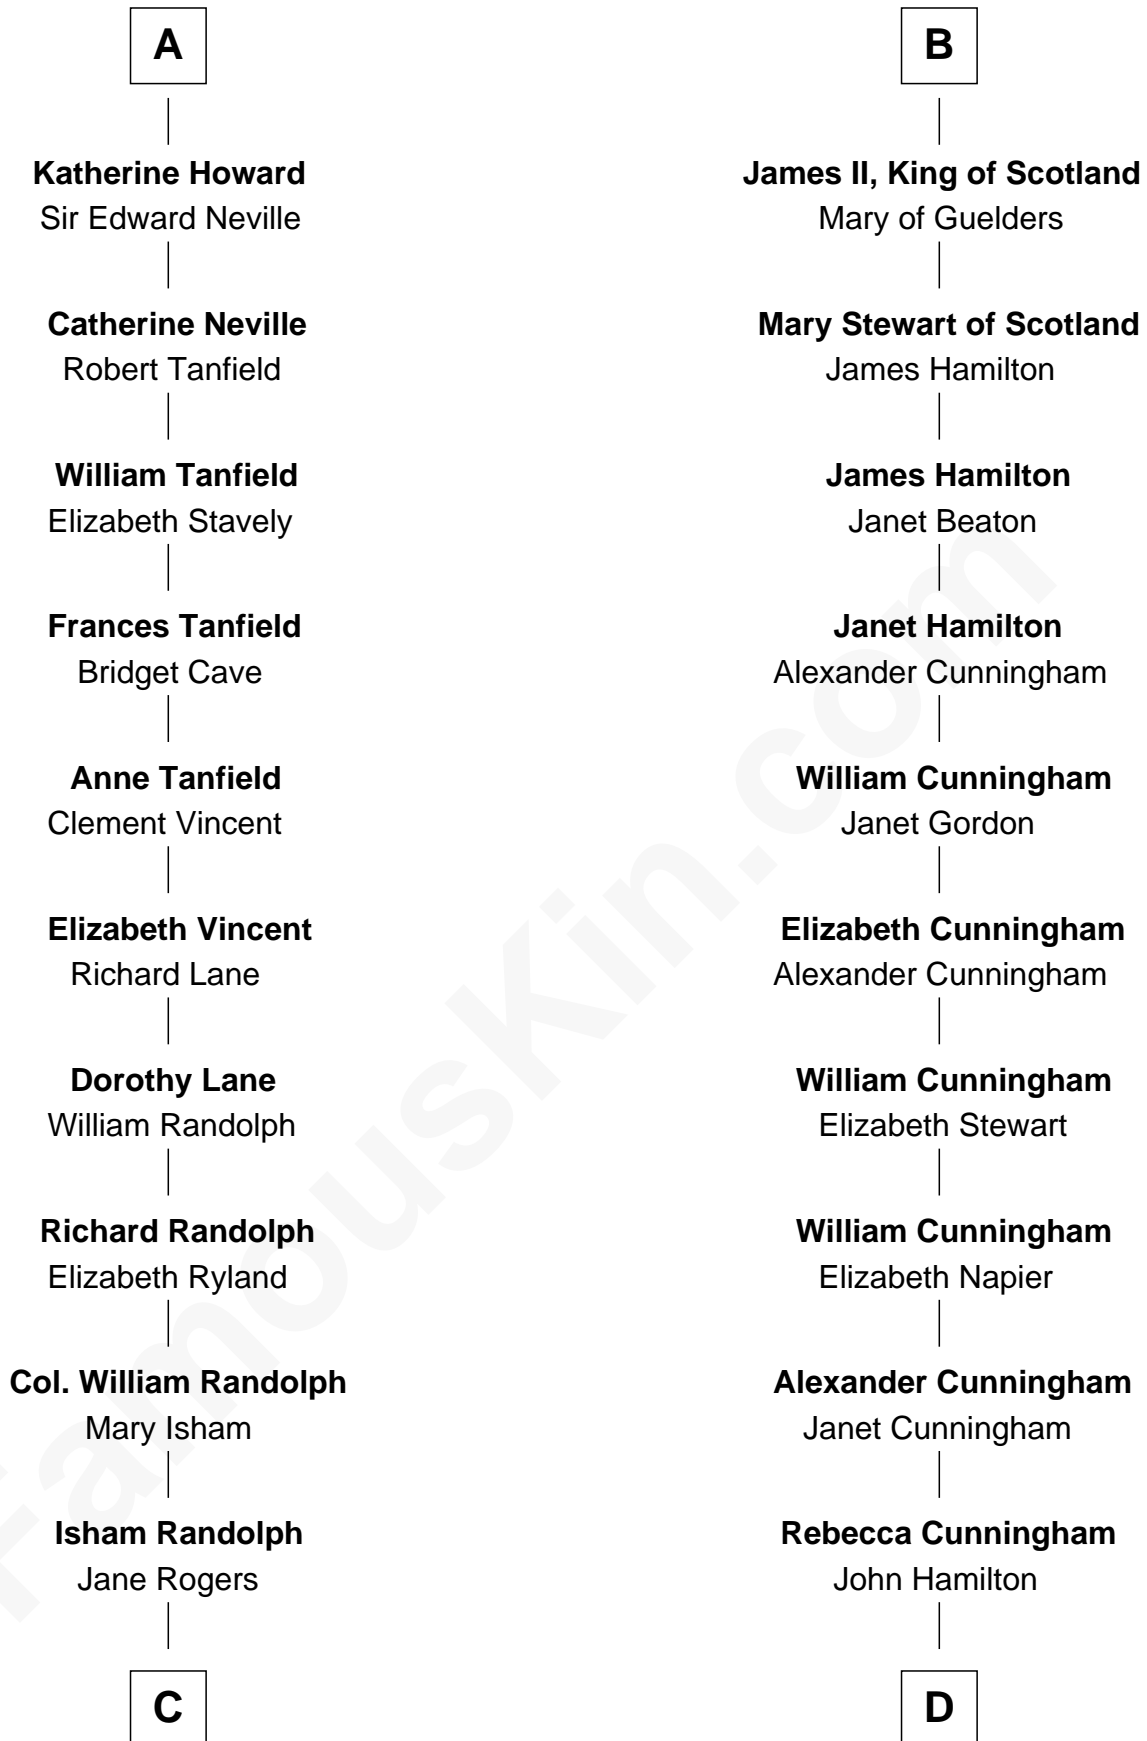

FamousKin.com

Relationship Chart of

Thomas Jefferson

3rd U.S. President and Signer of the Declaration of Independence

18th cousin 1 time removed of

Alexander Hamilton

1st U.S. Secretary of the Treasury

Gilbert de Clare

Joan of Lancaster

John de Mowbray

Elizabeth de Segrave

Sir Thomas Mowbray

Elizabeth Fitzalan

Margaret Mowbray

Sir Robert Howard

A

Isabella de Clare

Robert de Bruce

Sir Robert de Brus

Marjorie of Carrick

Robert I, King of Scotland

Isabella of Mar

Marjorie Bruce

Walter Stewart

Robert II, King of Scotland

Elizabeth Mure

Robert III, King of Scotland

Anabella Drummond

James I, King of Scotland

Joan Beaufort

B

C