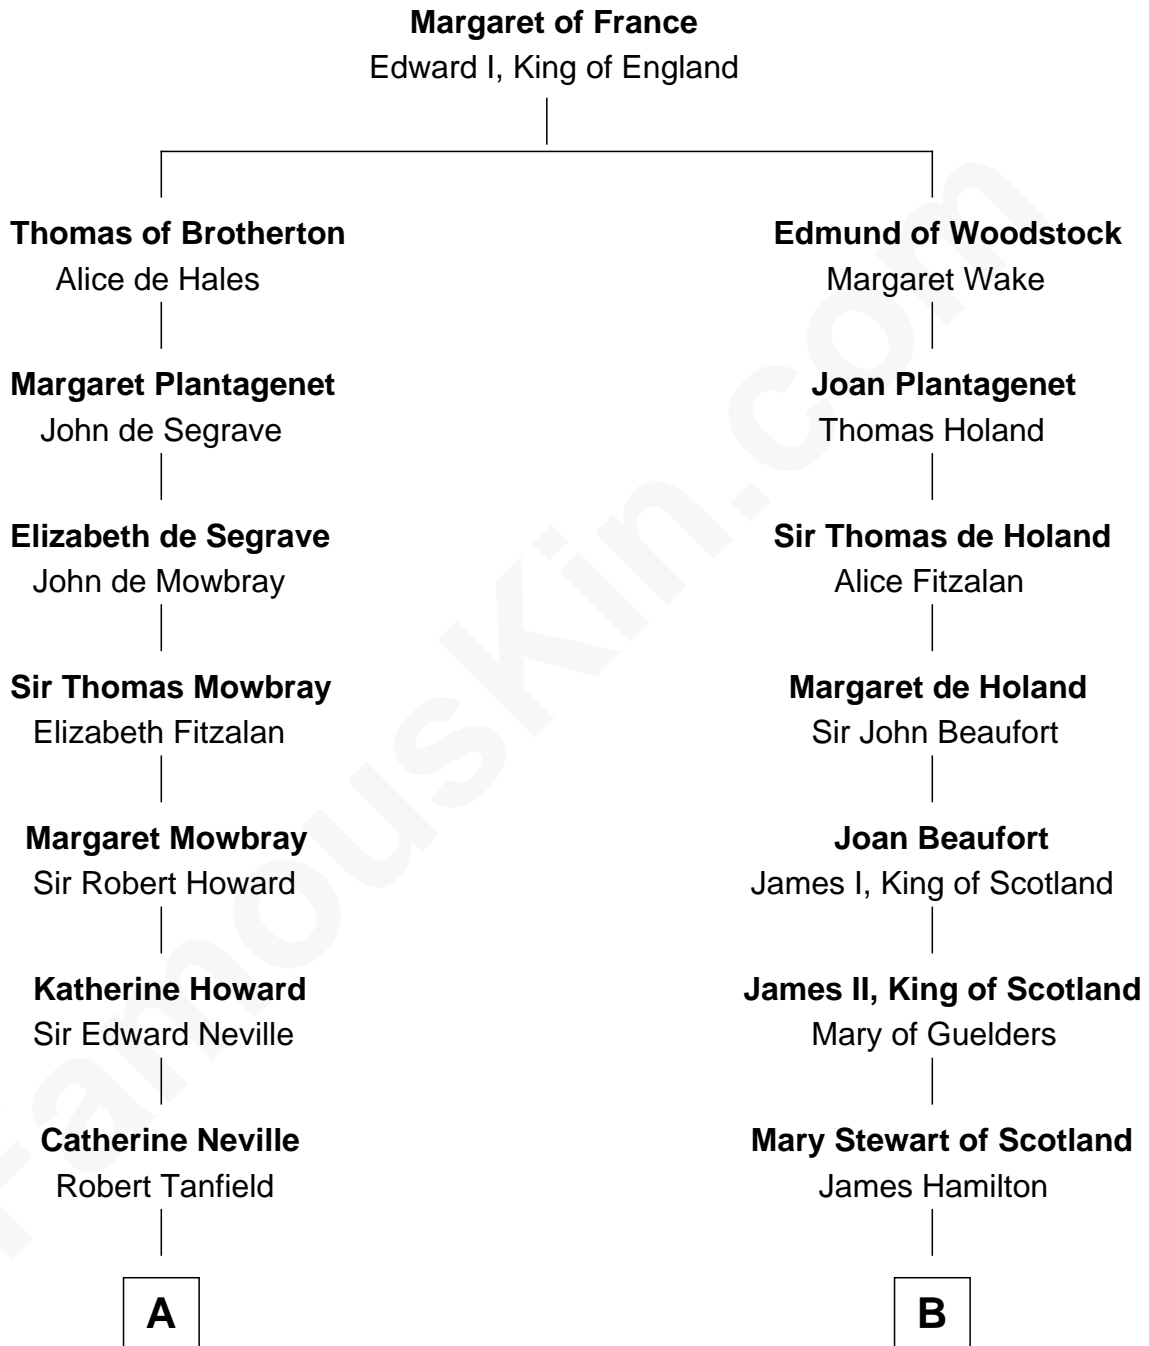

FamousKin.com

Relationship Chart of

Thomas Jefferson

3rd U.S. President and Signer of the Declaration of Independence

16th cousin 1 time removed of

Alexander Hamilton

1st U.S. Secretary of the Treasury

A

William Tanfield
Elizabeth Stavelly

Frances Tanfield
Bridget Cave

Anne Tanfield
Clement Vincent

Elizabeth Vincent
Richard Lane

Dorothy Lane
William Randolph

Richard Randolph
Elizabeth Ryland

Col. William Randolph
Mary Isham

Isham Randolph
Jane Rogers

Jane Randolph
Peter Jefferson

Thomas Jefferson
3rd U.S. President

B

James Hamilton
Janet Beaton

Janet Hamilton
Alexander Cunningham

William Cunningham
Janet Gordon

Elizabeth Cunningham
Alexander Cunningham