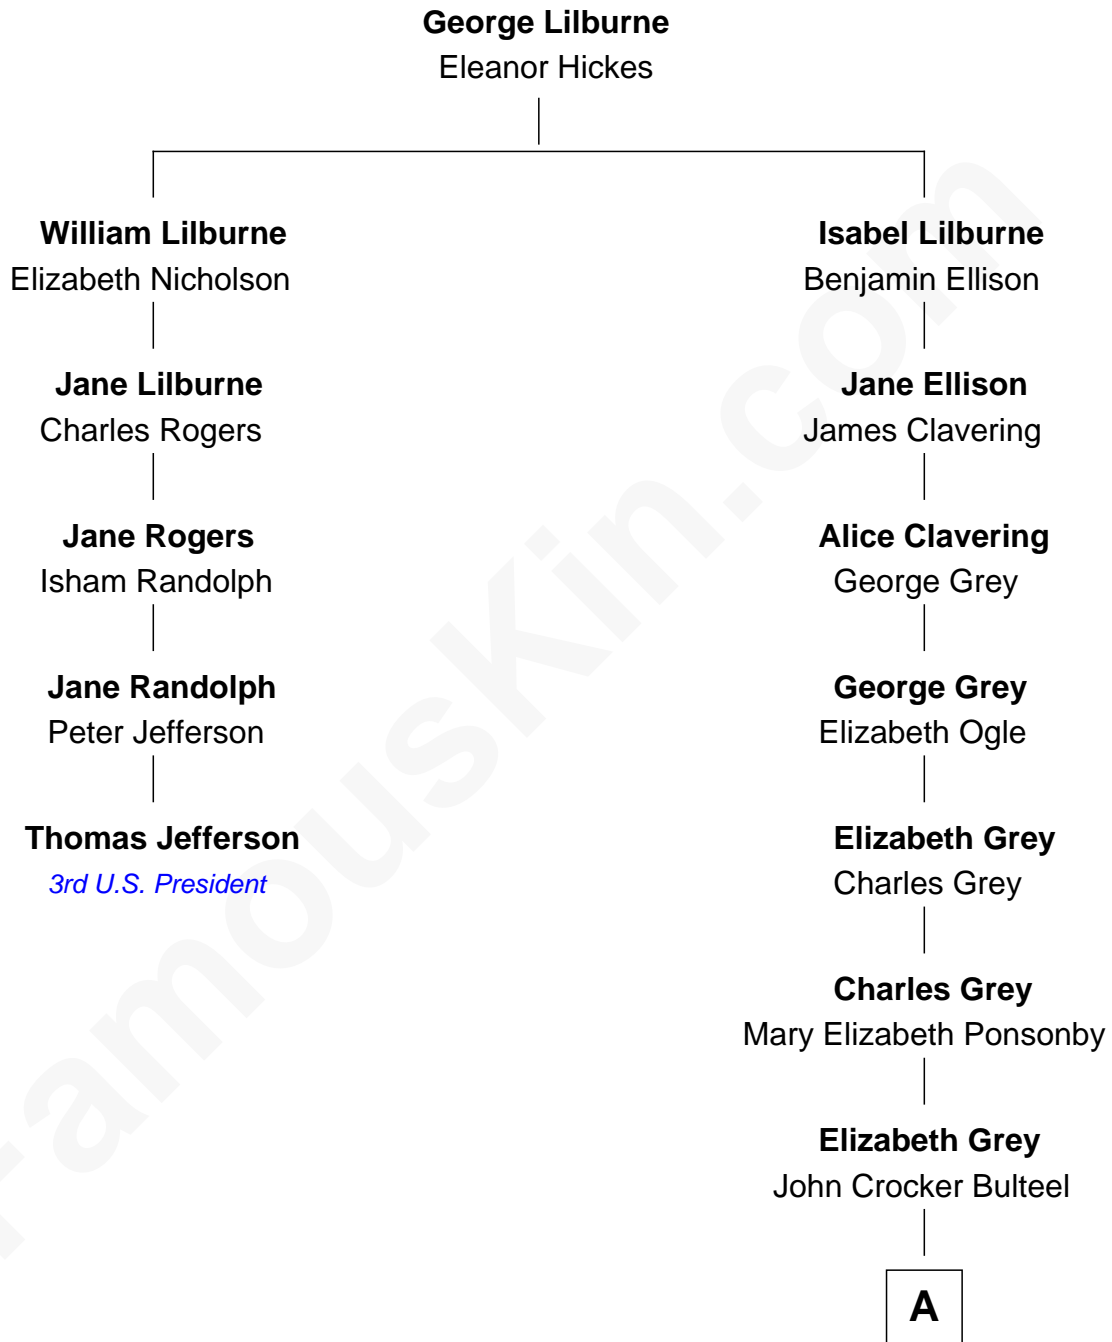

FamousKin.com

Relationship Chart of

Thomas Jefferson

3rd U.S. President and Signer of the Declaration of Independence

4th cousin 7 times removed of

Princess Diana
Princess of Wales

A

—
Louisa Emily Charlotte Bulteel

Edward Charles Baring

—
Margaret Baring

Charles Robert Spencer

—
Albert Edward John Spencer

Cynthia Elinor Beatrix Hamilton

—
Edward John Spencer

Frances Ruth Burke Roche

—
Princess Diana

Princess of Wales