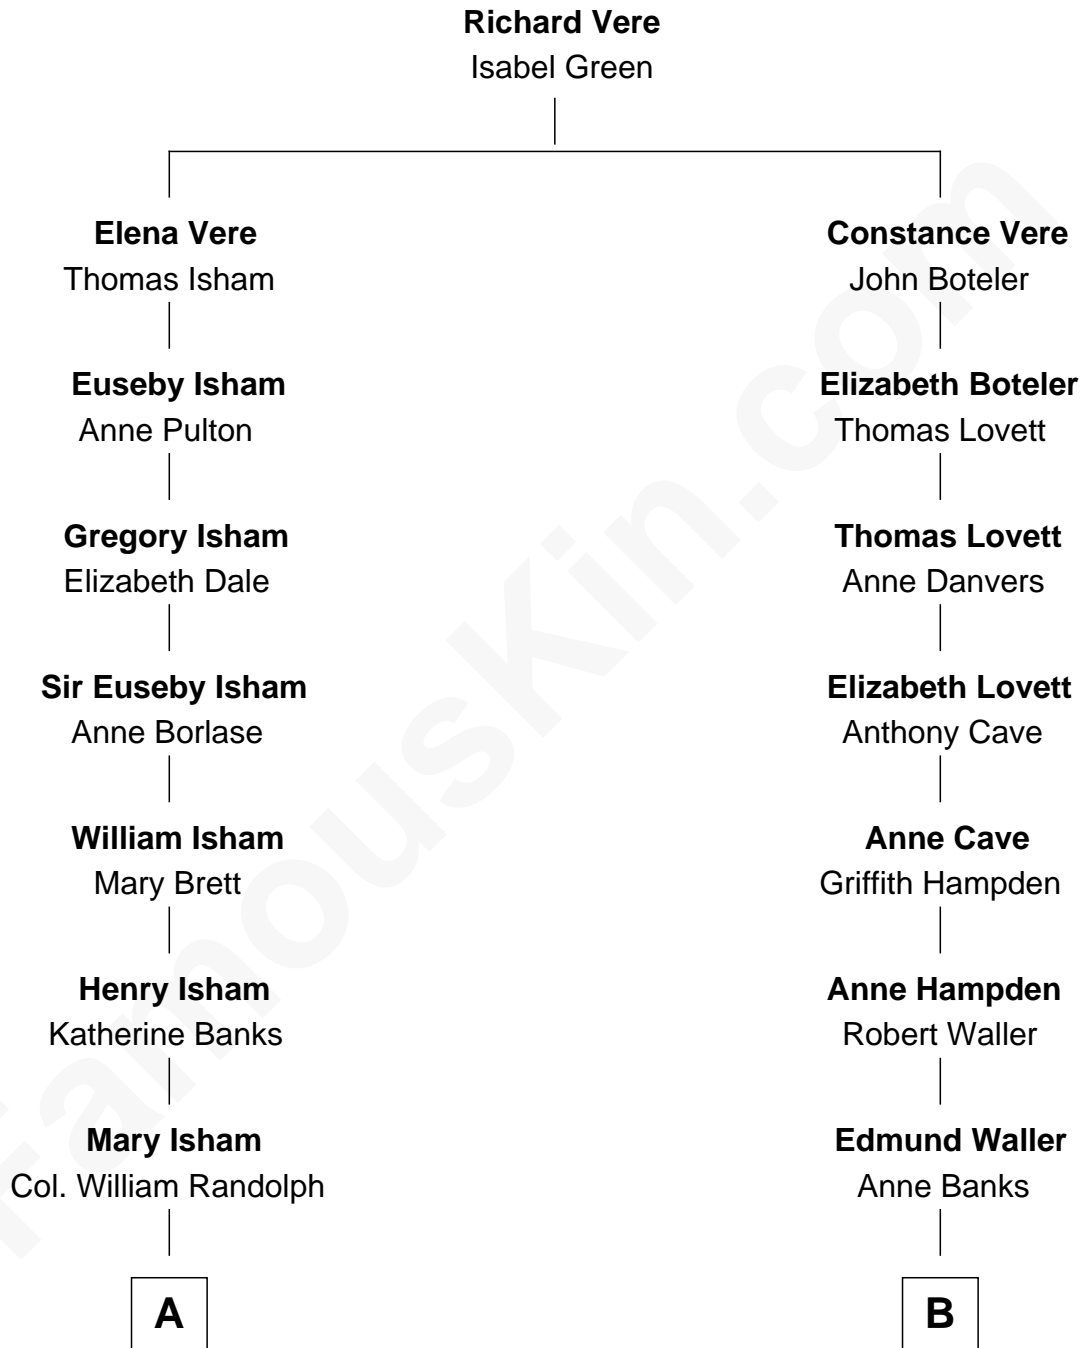

# FamousKin.com

## Relationship Chart of

### Thomas Jefferson

3rd U.S. President and Signer of the Declaration of Independence

9th cousin 9 times removed of

**Princess Diana**  
Princess of Wales

**C**

**Edward John Spencer**  
Frances Ruth Burke Roche

**Princess Diana**  
*Princess of Wales*

FamousKin.com