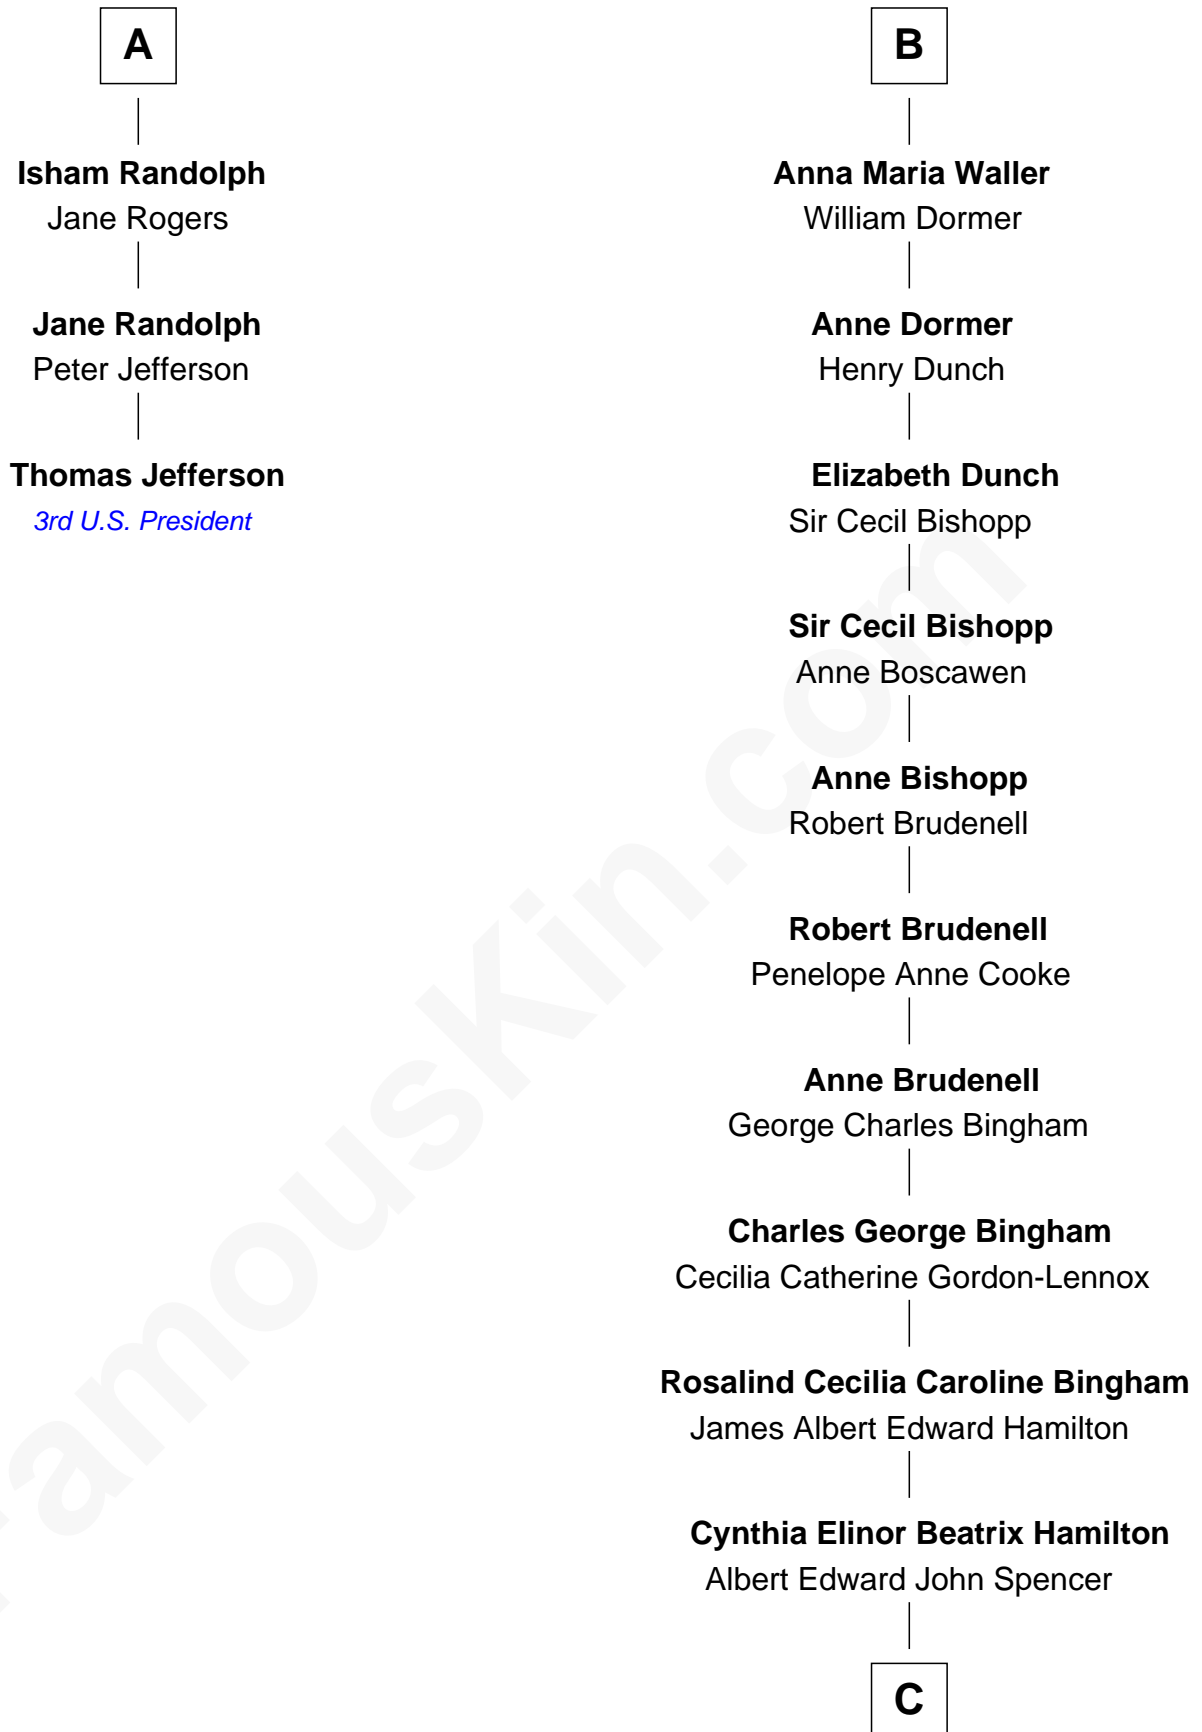

## Relationship Chart of

### Thomas Jefferson

3rd U.S. President and Signer of the Declaration of Independence

9th cousin 9 times removed of

**Princess Diana**  
Princess of Wales

**C**

**Edward John Spencer**  
Frances Ruth Burke Roche

**Princess Diana**  
*Princess of Wales*

FamousKin.com