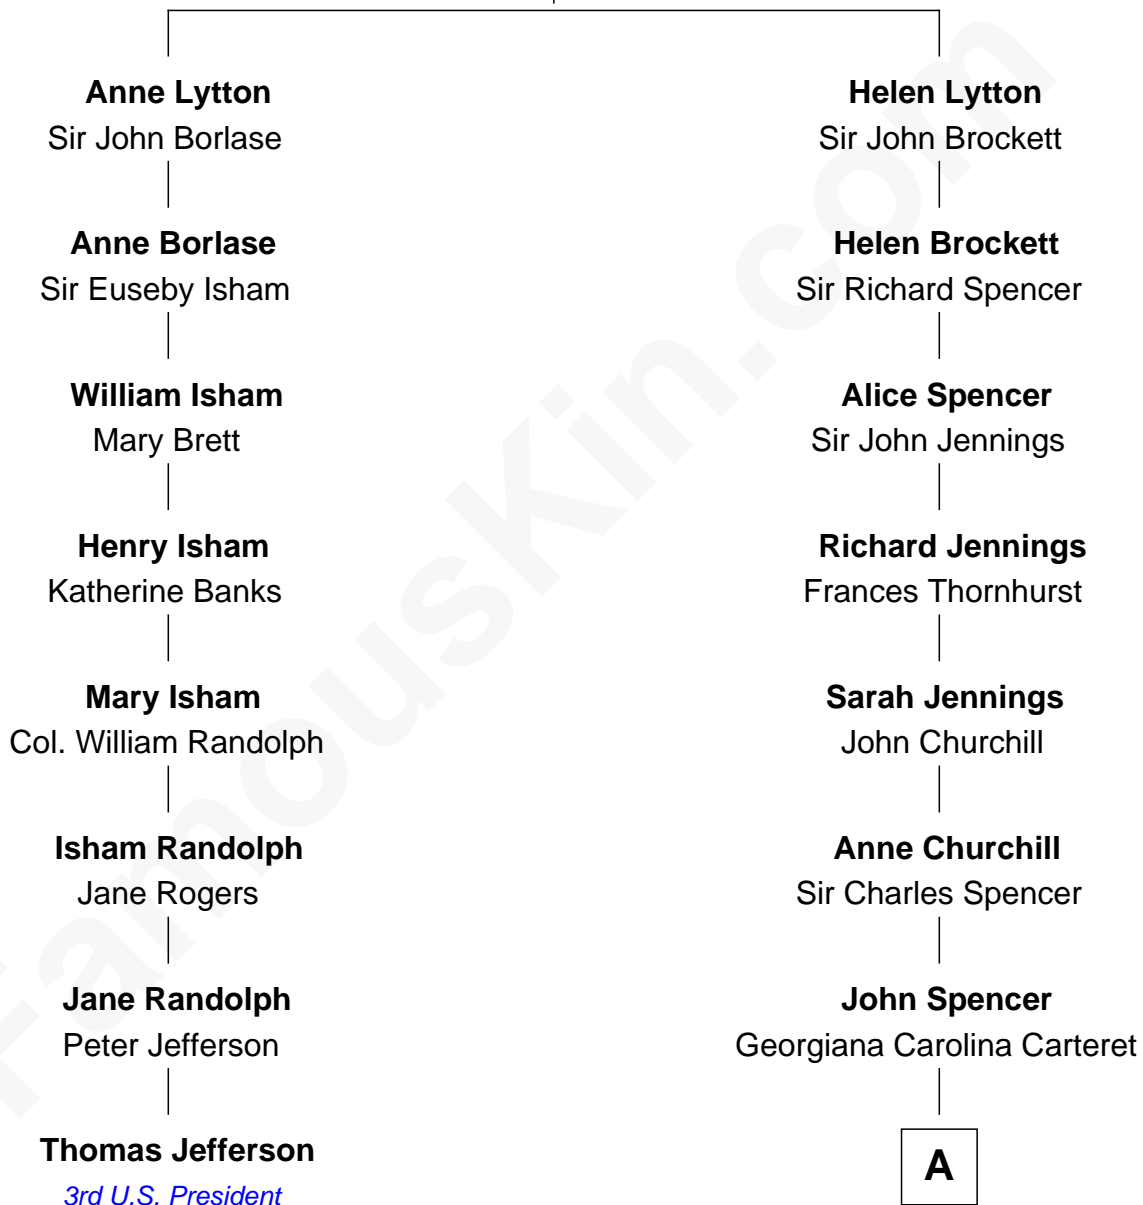

FamousKin.com

Relationship Chart of

Thomas Jefferson

3rd U.S. President and Signer of the Declaration of Independence

7th cousin 6 times removed of

Princess Diana
Princess of Wales

Sir Robert Lytton
Frances Cavalery

A

—
John Spencer

Margaret Georgiana Poyntz

—
George John Spencer

Lavina Bingham

—
Frederick Spencer

Adelaide Horatia Elizabeth Seymour

—
Charles Robert Spencer

Margaret Baring

—
Albert Edward John Spencer

Cynthia Elinor Beatrix Hamilton

—
Edward John Spencer

Frances Ruth Burke Roche

—
Princess Diana

Princess of Wales

FamousKin.com