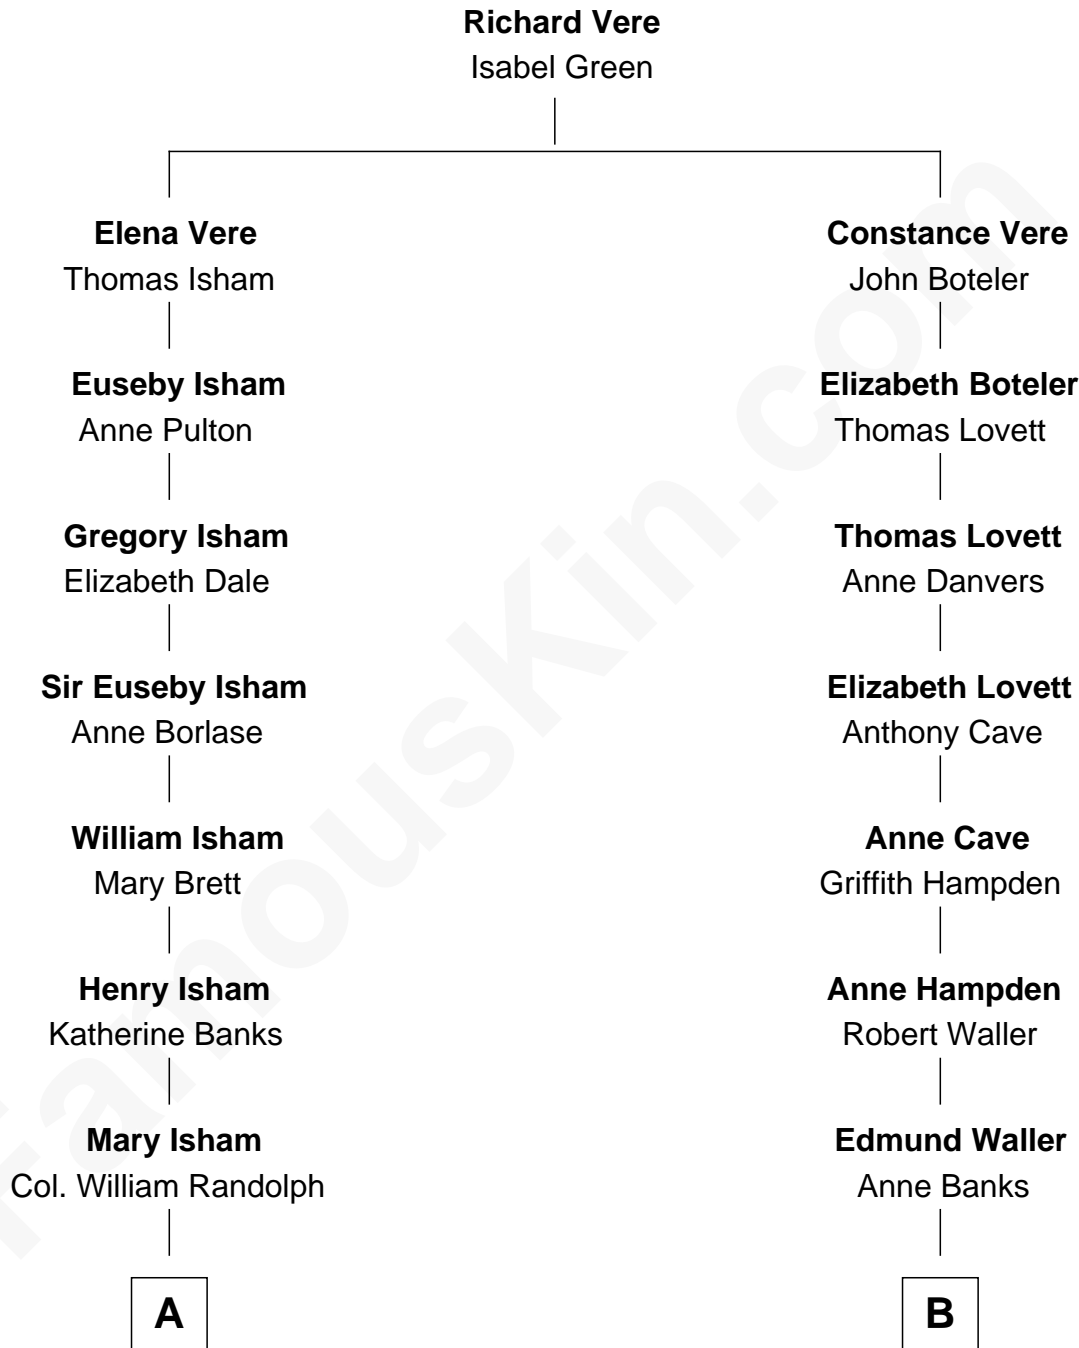

# FamousKin.com

## Relationship Chart of

### Thomas Jefferson

3rd U.S. President and Signer of the Declaration of Independence

9th cousin 10 times removed of

**Prince William**  
Prince of Wales

C

**Edward John Spencer**  
Frances Ruth Burke Roche

**Princess Diana Frances Spencer**  
Charles III, King of the United Kingdom

**Prince William**  
*Prince of Wales*

FamousKin.com