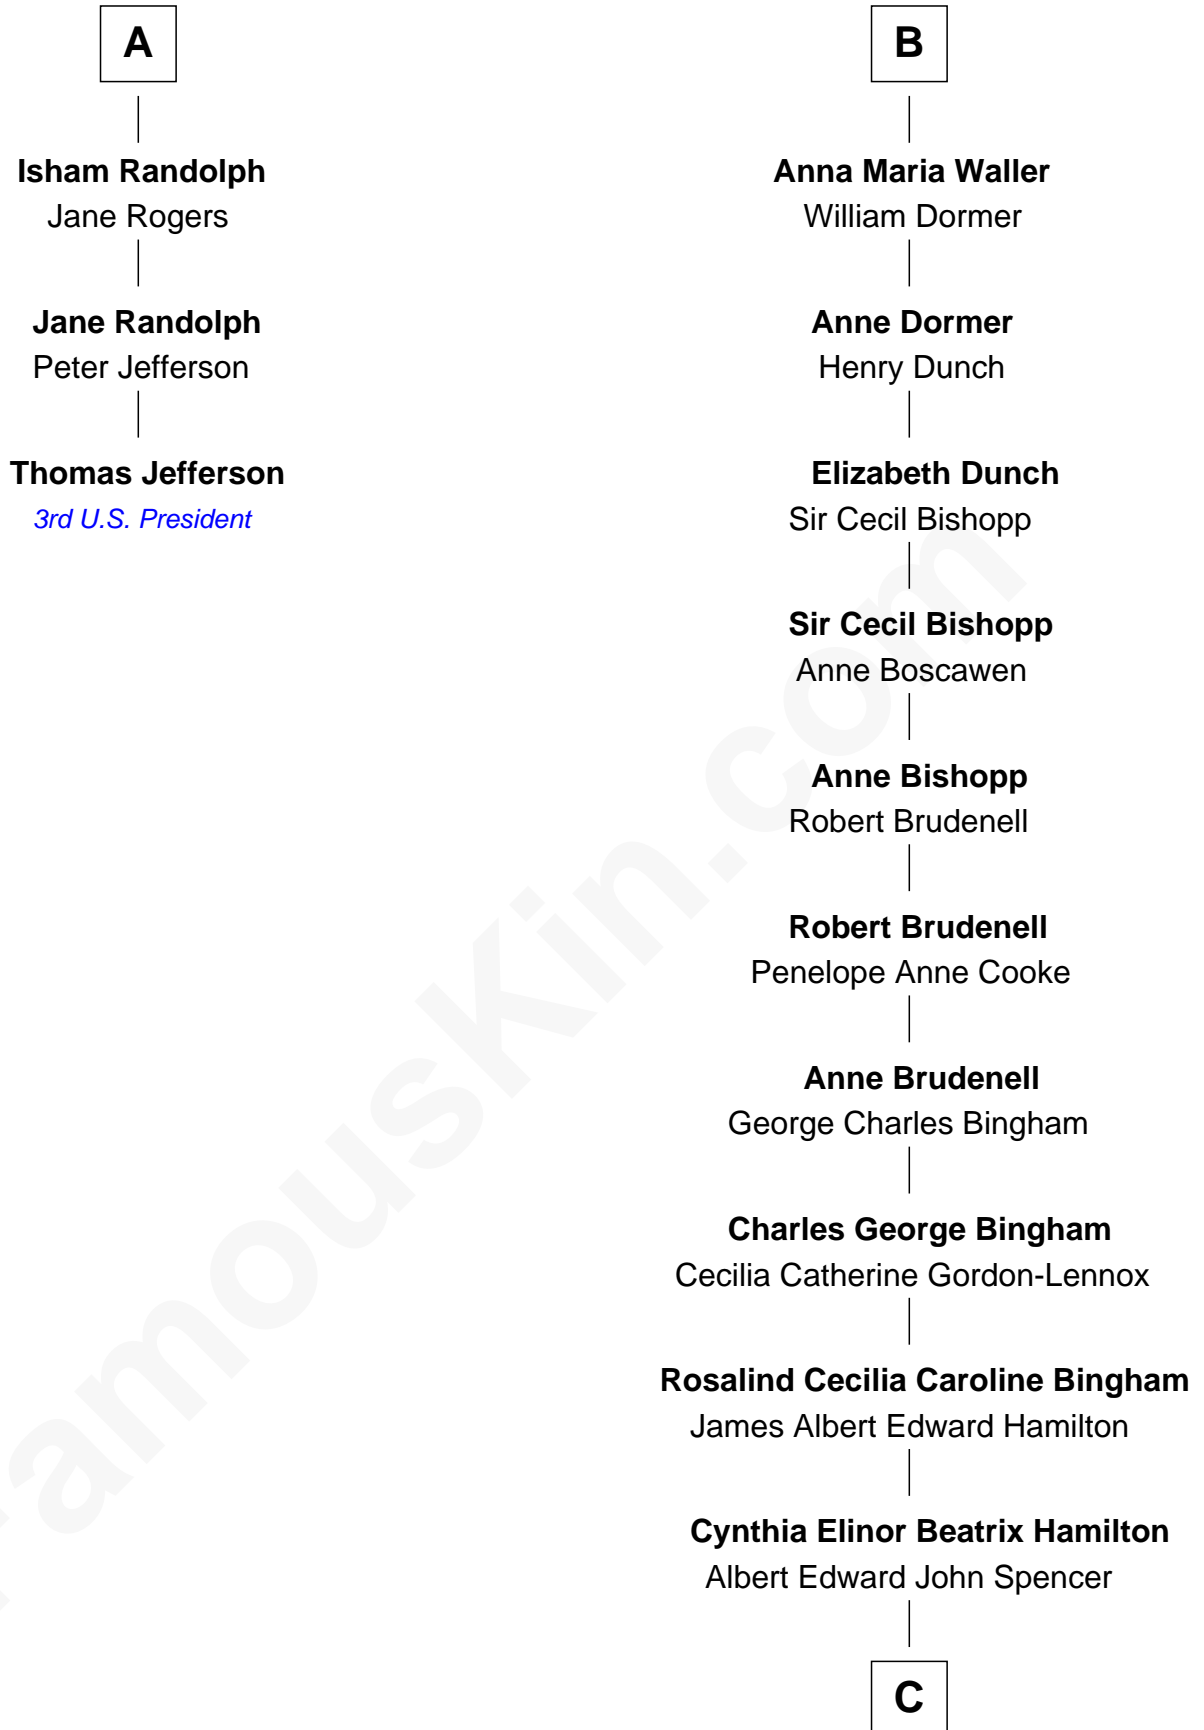

## Relationship Chart of

### Thomas Jefferson

3rd U.S. President and Signer of the Declaration of Independence

9th cousin 10 times removed of

**Prince William**  
Prince of Wales

C

**Edward John Spencer**  
Frances Ruth Burke Roche

**Princess Diana Frances Spencer**  
Charles III, King of the United Kingdom

**Prince William**  
*Prince of Wales*

FamousKin.com