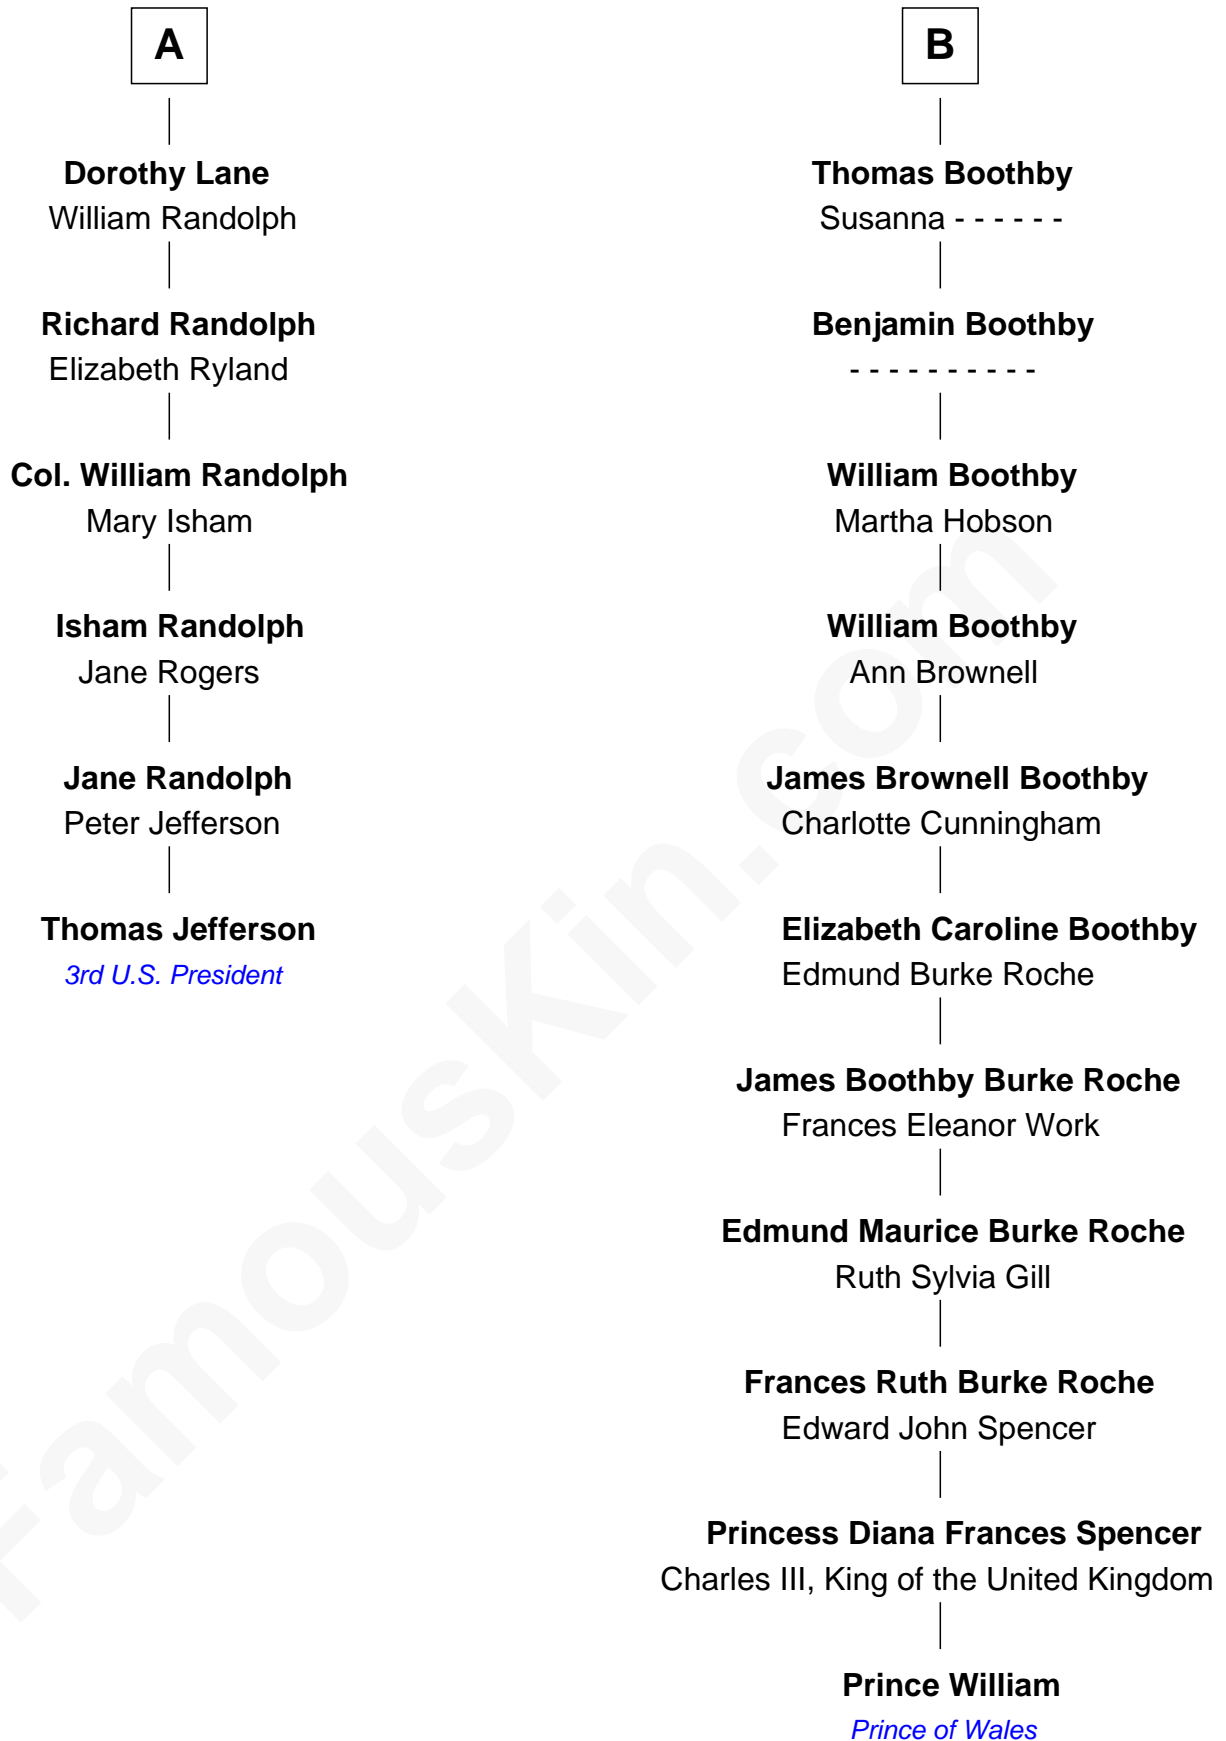

### Thomas Jefferson

3rd U.S. President and Signer of the Declaration of Independence

12th cousin 5 times removed of

**Prince William**  
Prince of Wales

**James Touchet**  
Eleanor de Holland

**Elizabeth Touchet**  
Edward Brooke

**Elizabeth Brooke**  
Sir Robert Tanfield

**Robert Tanfield**  
Catherine Neville

**William Tanfield**  
Elizabeth Stavely

**Frances Tanfield**  
Bridget Cave

**Anne Tanfield**  
Clement Vincent

**Elizabeth Vincent**  
Richard Lane

**A**

**Margaret Touchet**

**Elizabeth** -----  
Sir John Ludlow

**Anne Ludlow**  
Thomas Vernon

**Eleanor Vernon**  
Francis Curzon

**John Curzon**  
Millicent Sacheverell

**Eleanor Curzon**  
Richard Boothby

**Richard Boothby**  
Grisel Halford

**B**

William photo by [InSapphoWeTrust](#) [\(CC BY-SA 2.0\)](#)