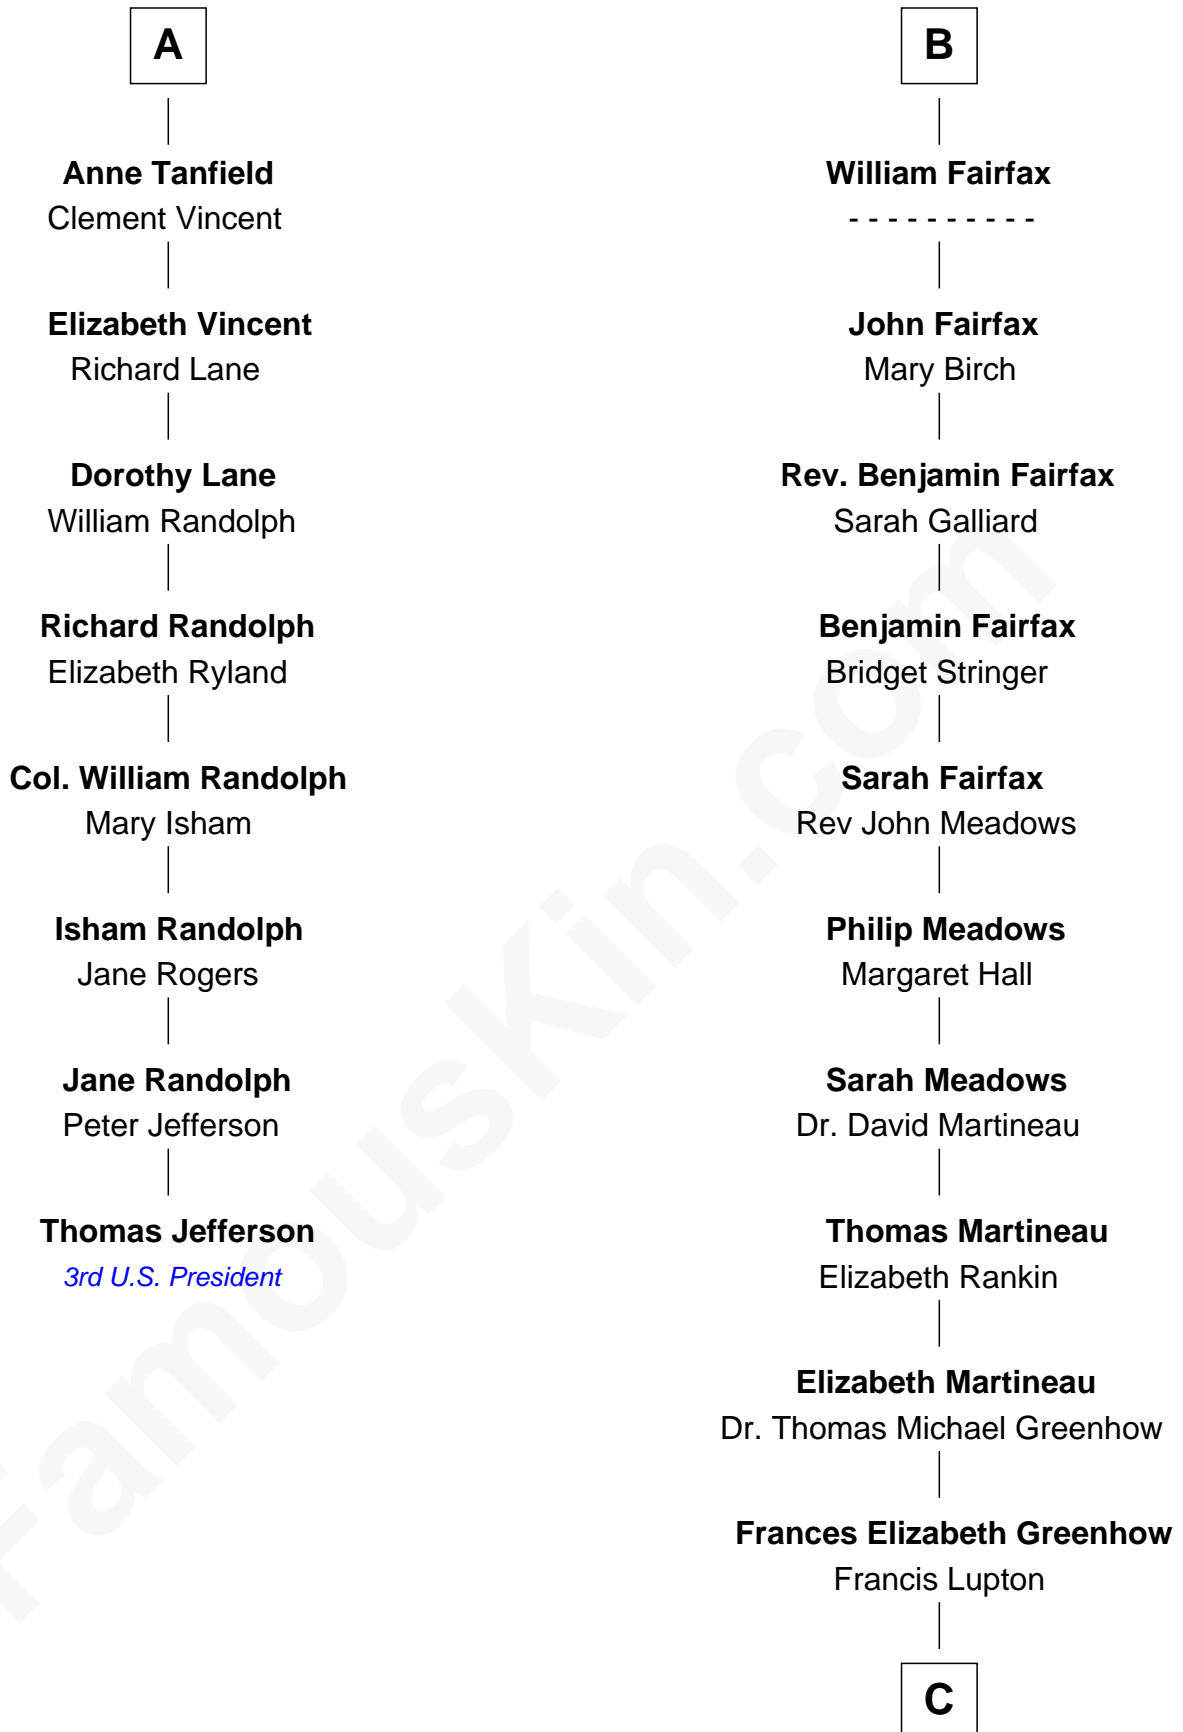

FamousKin.com

Relationship Chart of

Thomas Jefferson

3rd U.S. President and Signer of the Declaration of Independence

14th cousin 7 times removed of

Catherine Middleton
Princess of Wales

C

Francis Martineau Lupton

Harriet Albina Davis

Olive Christina Lupton

Richard Noel Middleton

Peter Francis Middleton

Valerie Glassborow

Michael Francis Middleton

Carole Elizabeth Goldsmith

Catherine Middleton