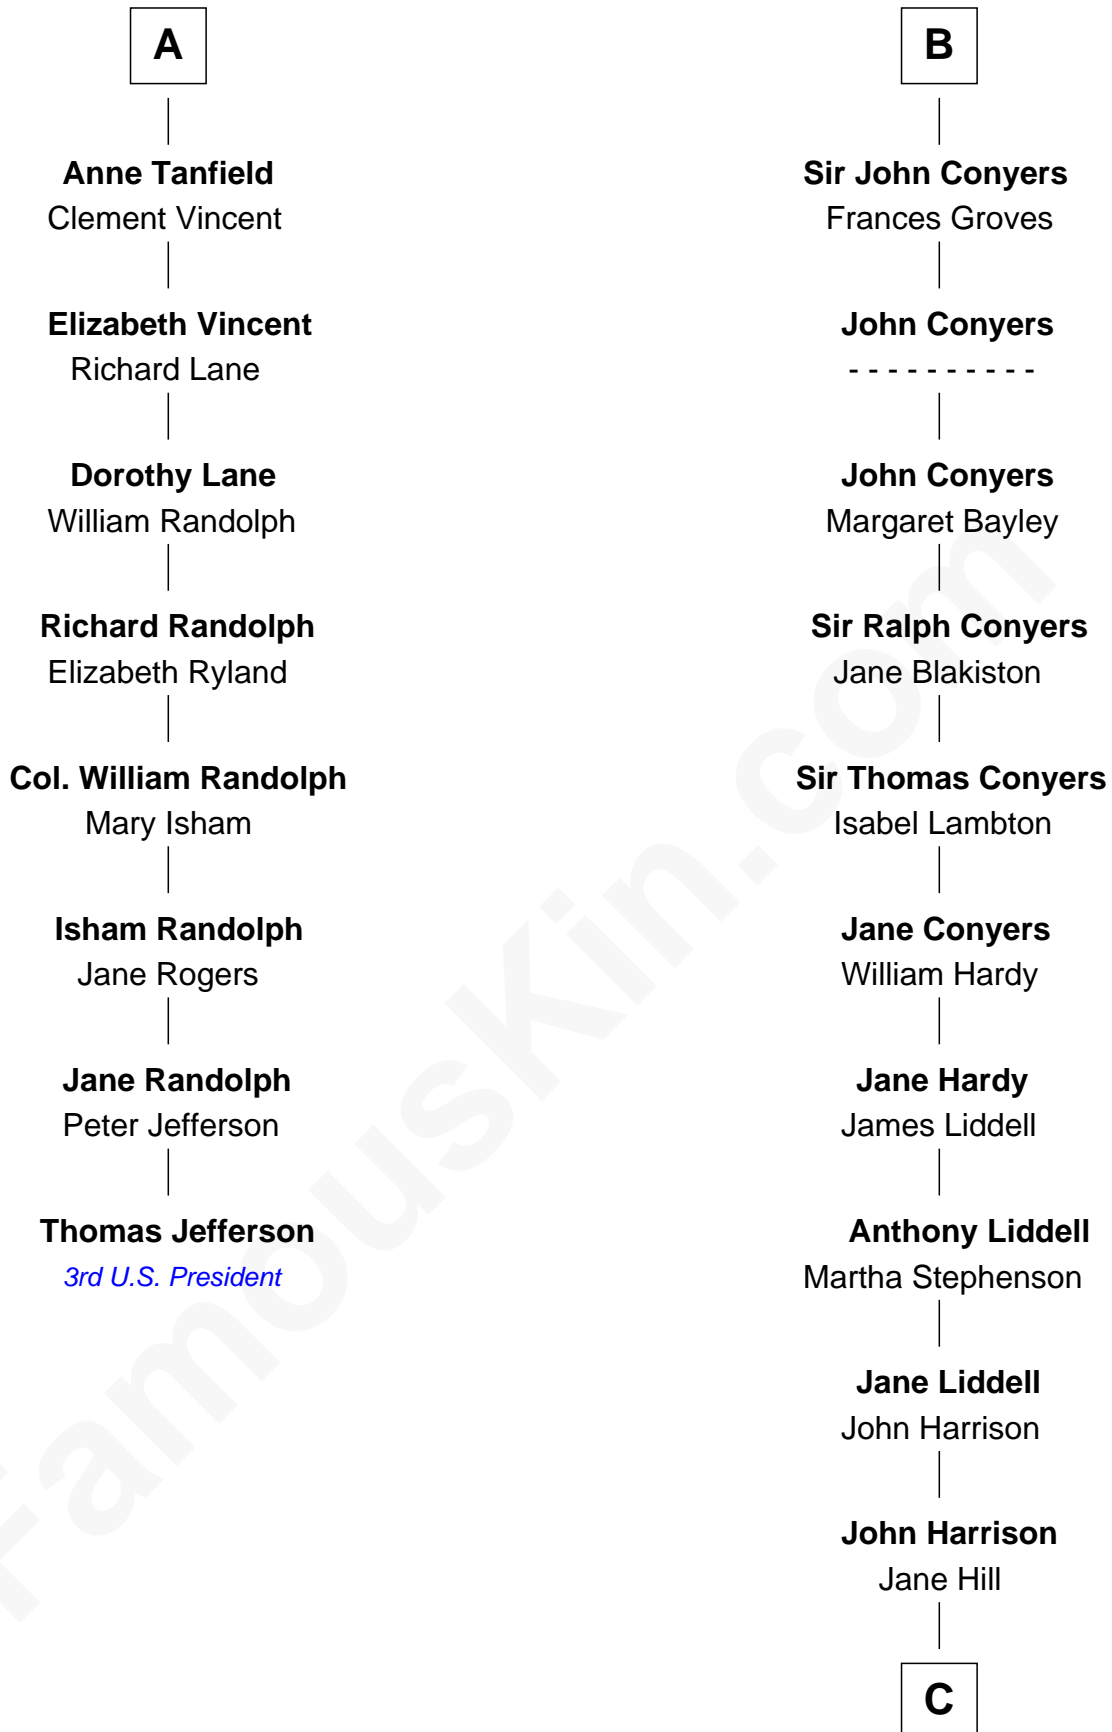

FamousKin.com

Relationship Chart of

Thomas Jefferson

3rd U.S. President and Signer of the Declaration of Independence

14th cousin 6 times removed of

Catherine Middleton

Princess of Wales

C

Thomas Harrison
Elizabeth Mary Temple

Dorothy Harrison
Ronald John James Goldsmith

Carole Elizabeth Goldsmith
Michael Francis Middleton

Catherine Middleton
Princess of Wales