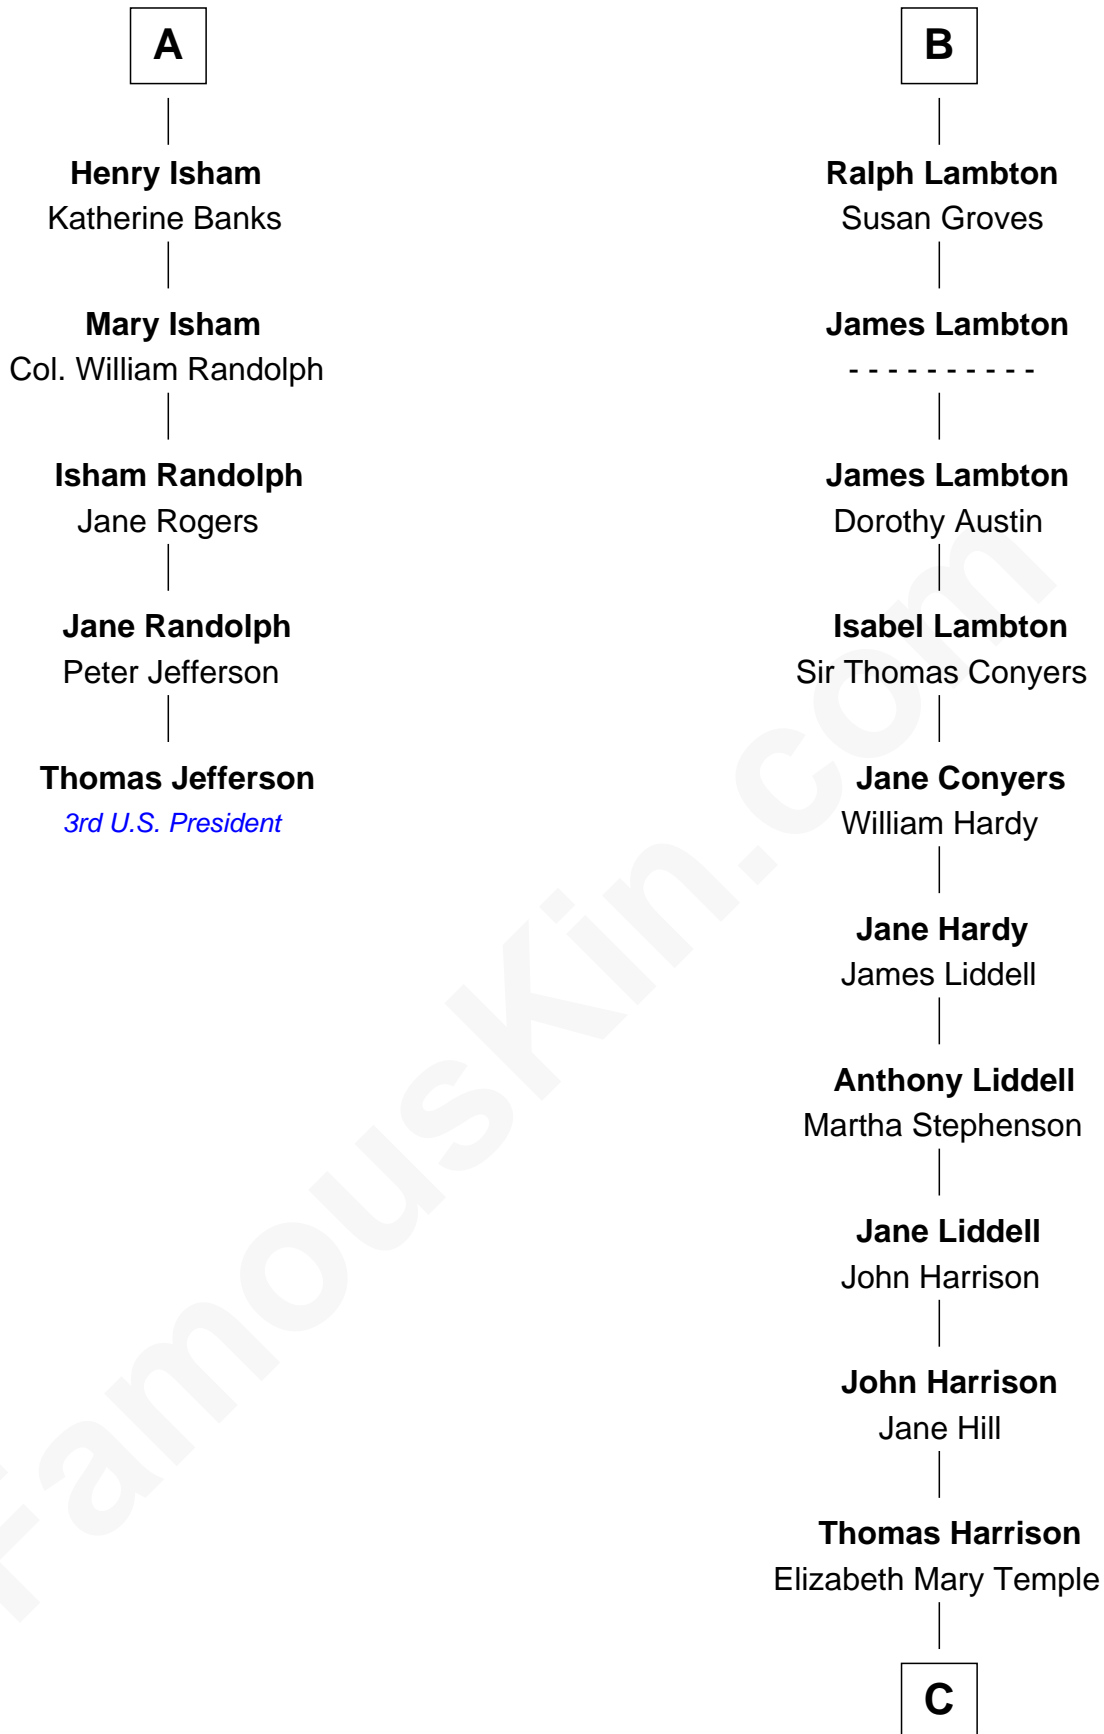

FamousKin.com

Relationship Chart of

Thomas Jefferson

3rd U.S. President and Signer of the Declaration of Independence

11th cousin 8 times removed of

Catherine Middleton

Princess of Wales

C

Dorothy Harrison

Ronald John James Goldsmith

Carole Elizabeth Goldsmith

Michael Francis Middleton

Catherine Middleton

Princess of Wales