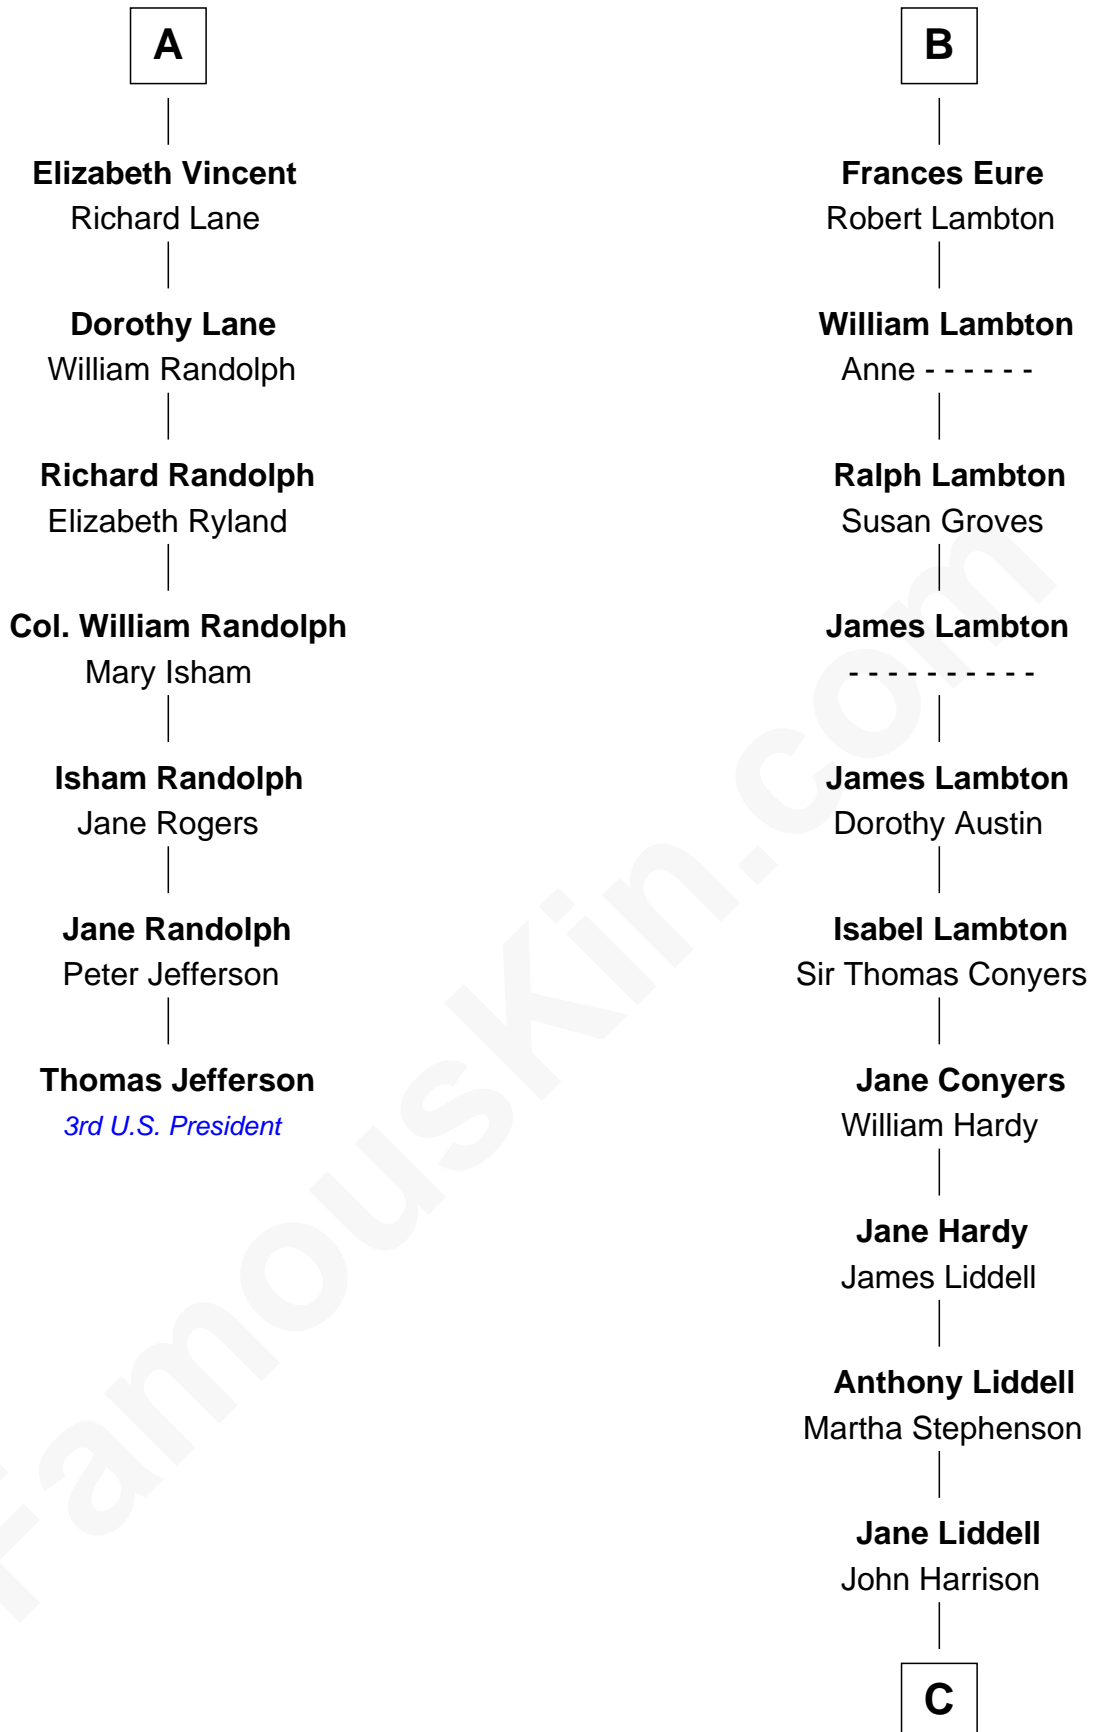

## Relationship Chart of

### Thomas Jefferson

3rd U.S. President and Signer of the Declaration of Independence

13th cousin 8 times removed of

**Catherine Middleton**  
Princess of Wales

C

**John Harrison**

Jane Hill

**Thomas Harrison**

Elizabeth Mary Temple

**Dorothy Harrison**

Ronald John James Goldsmith

**Carole Elizabeth Goldsmith**

Michael Francis Middleton

**Catherine Middleton**

*Princess of Wales*