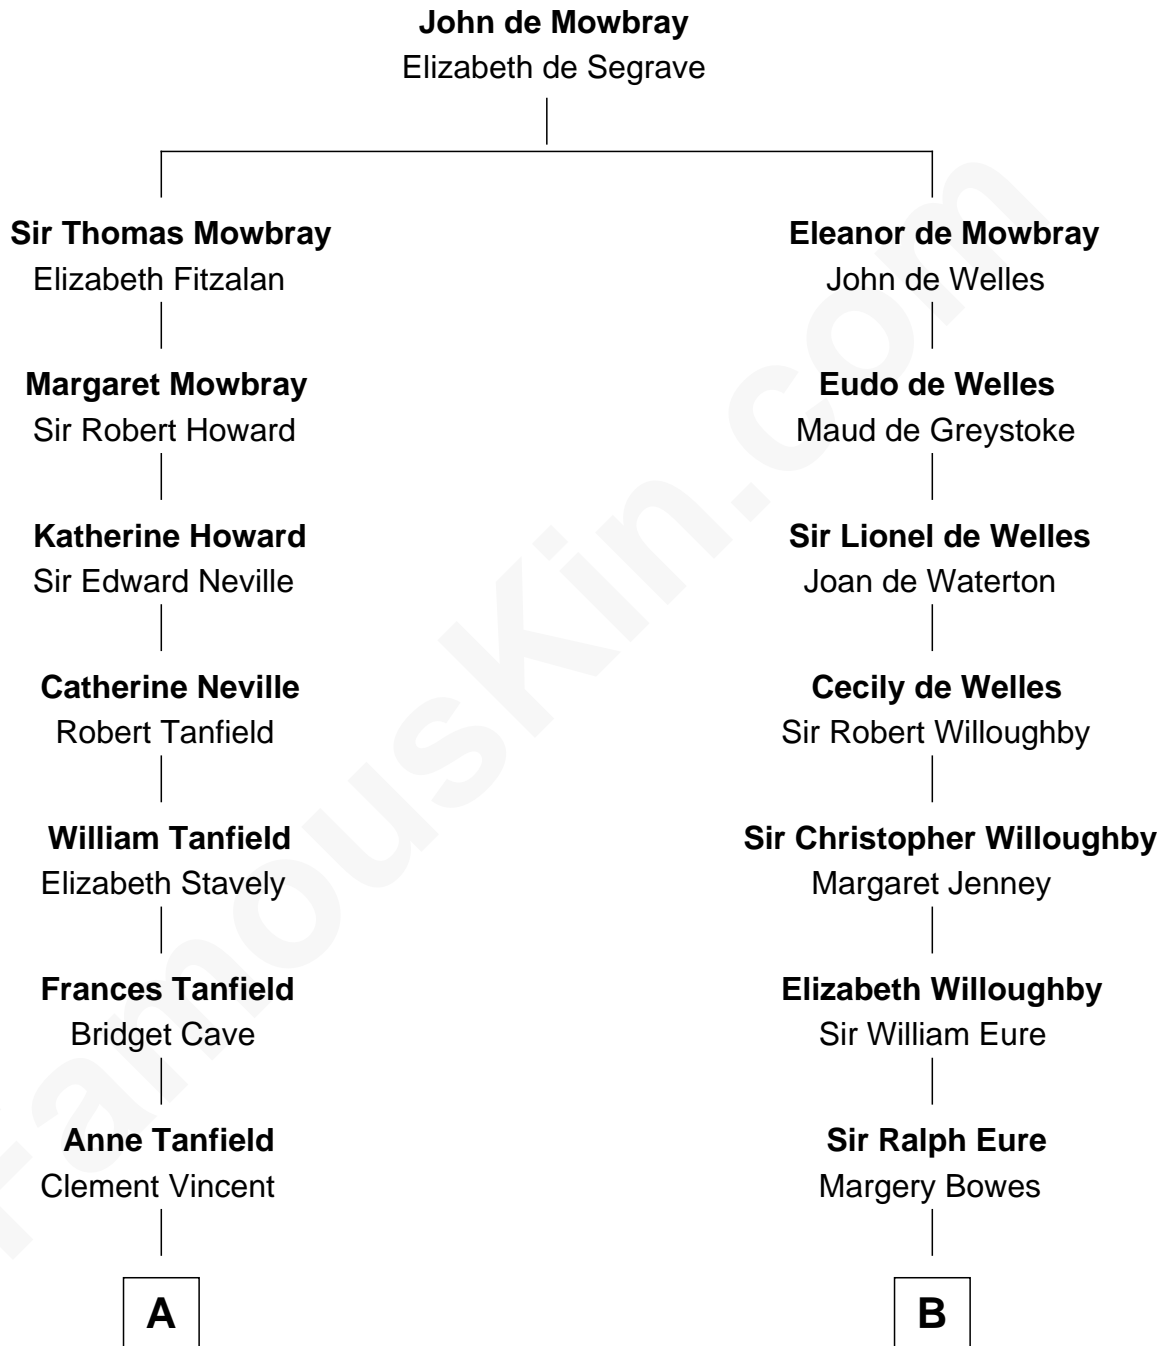

## Relationship Chart of

### Thomas Jefferson

3rd U.S. President and Signer of the Declaration of Independence

13th cousin 8 times removed of

**Catherine Middleton**  
Princess of Wales

C

**John Harrison**

Jane Hill

**Thomas Harrison**