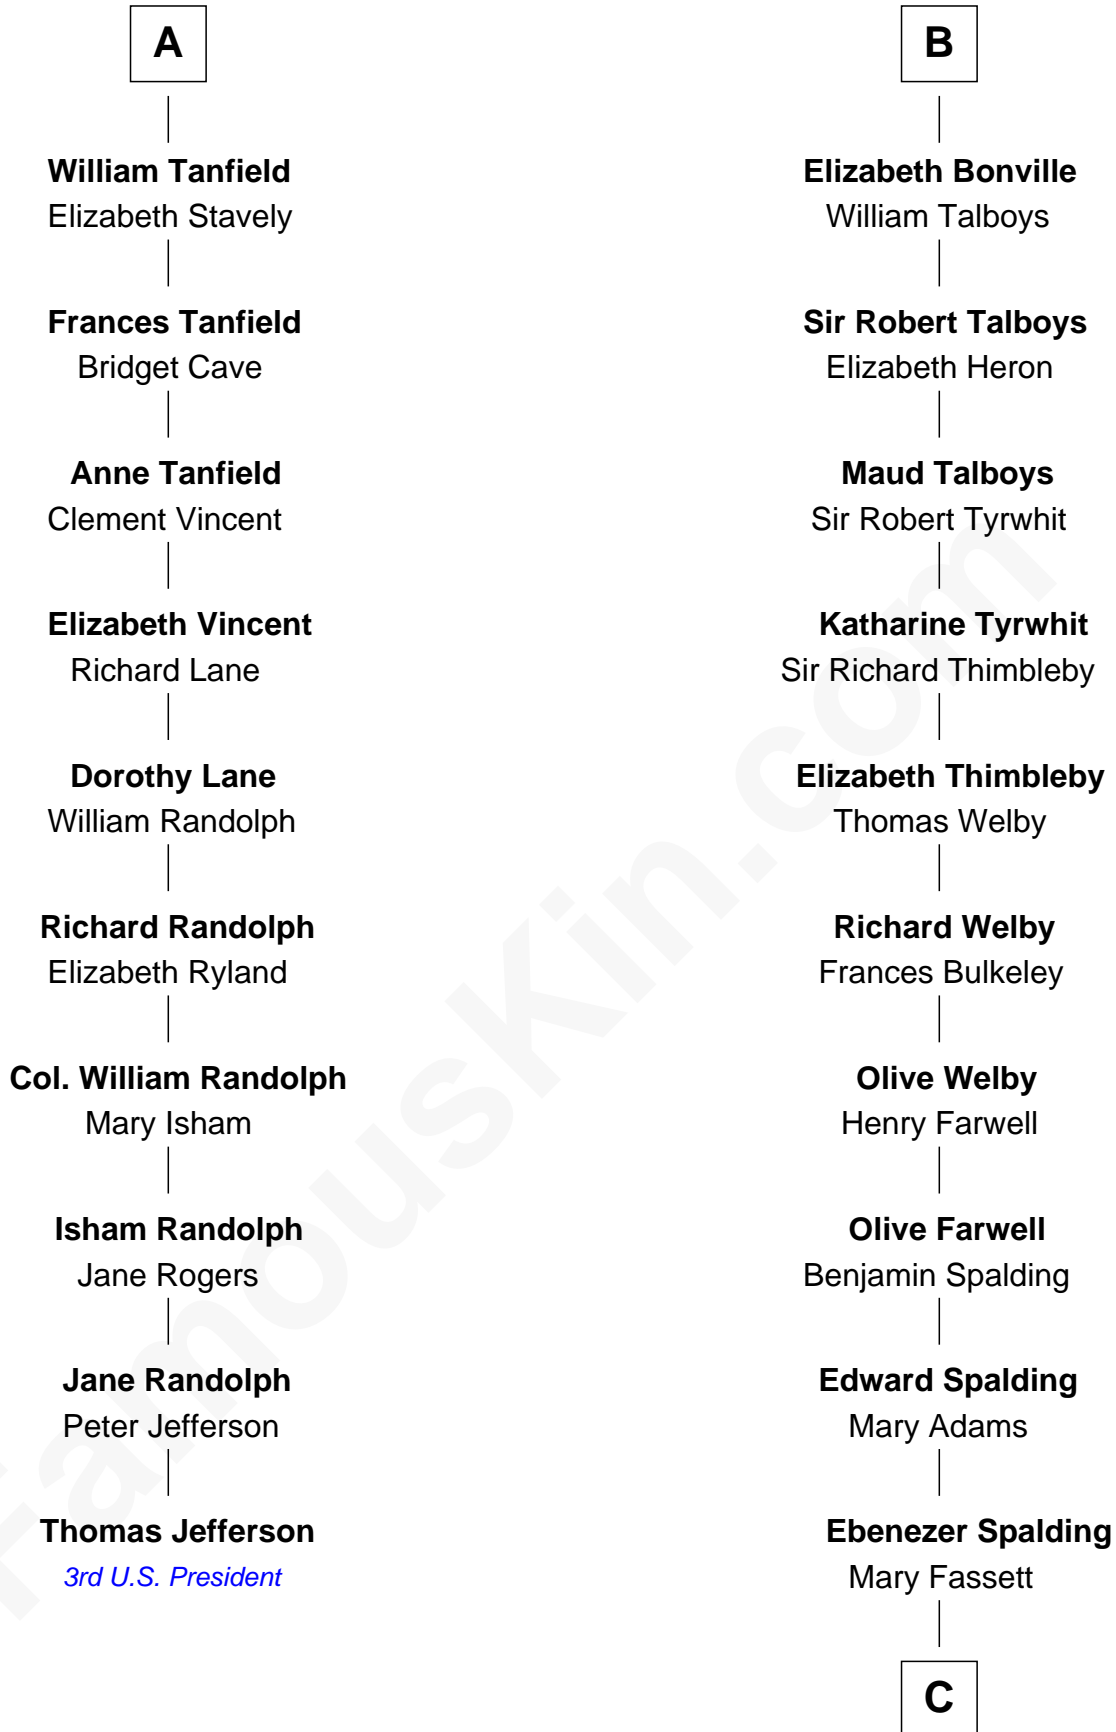

## Relationship Chart of

### Thomas Jefferson

3rd U.S. President and Signer of the Declaration of Independence

16th cousin 4 times removed of

### William Rufus Day

36th U.S. Secretary of State

**Alan la Zouche**

Ellen de Quincy

**C**

—  
**Dr. Rufus Spalding**

Lydia Paine

—  
**Rufus Paine Spalding**