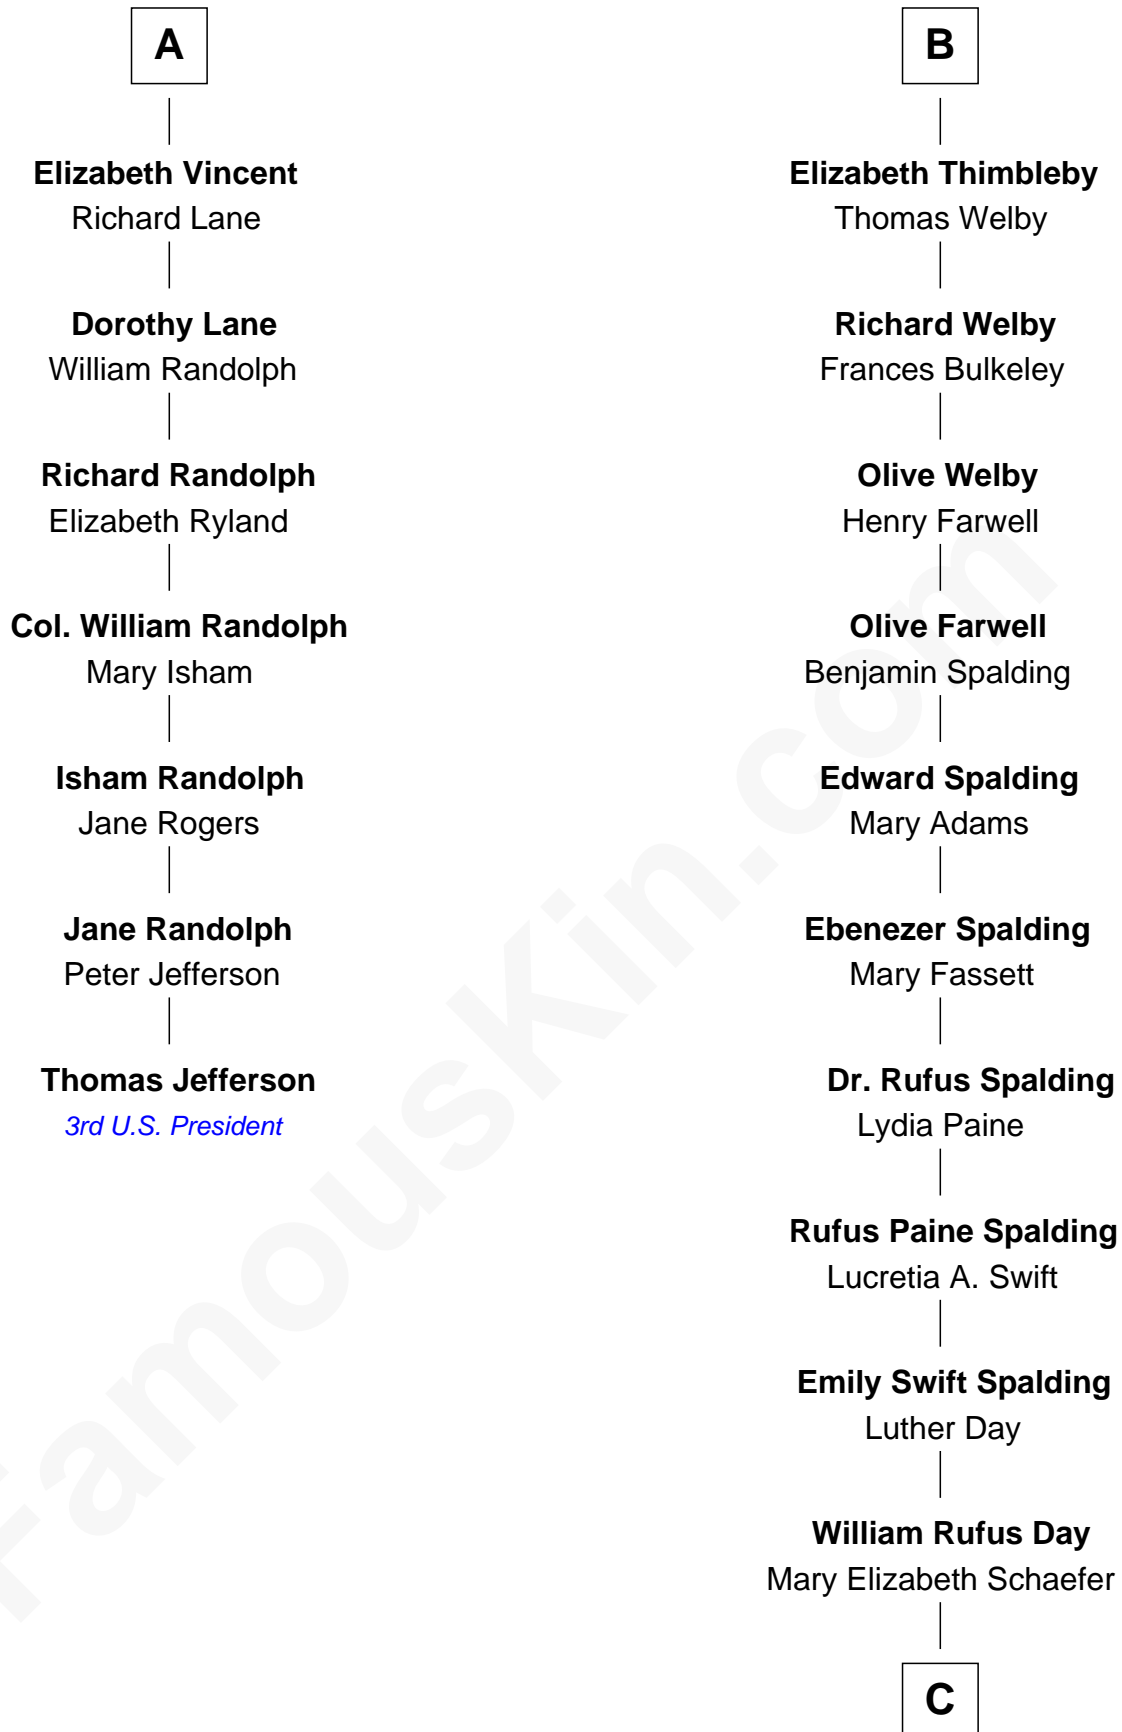

## Relationship Chart of

### Thomas Jefferson

3rd U.S. President and Signer of the Declaration of Independence

13th cousin 7 times removed of

**Anna Gunn**

TV and Movie Actress

**C**

**Luther N. Day**

Ida McKinley Barber