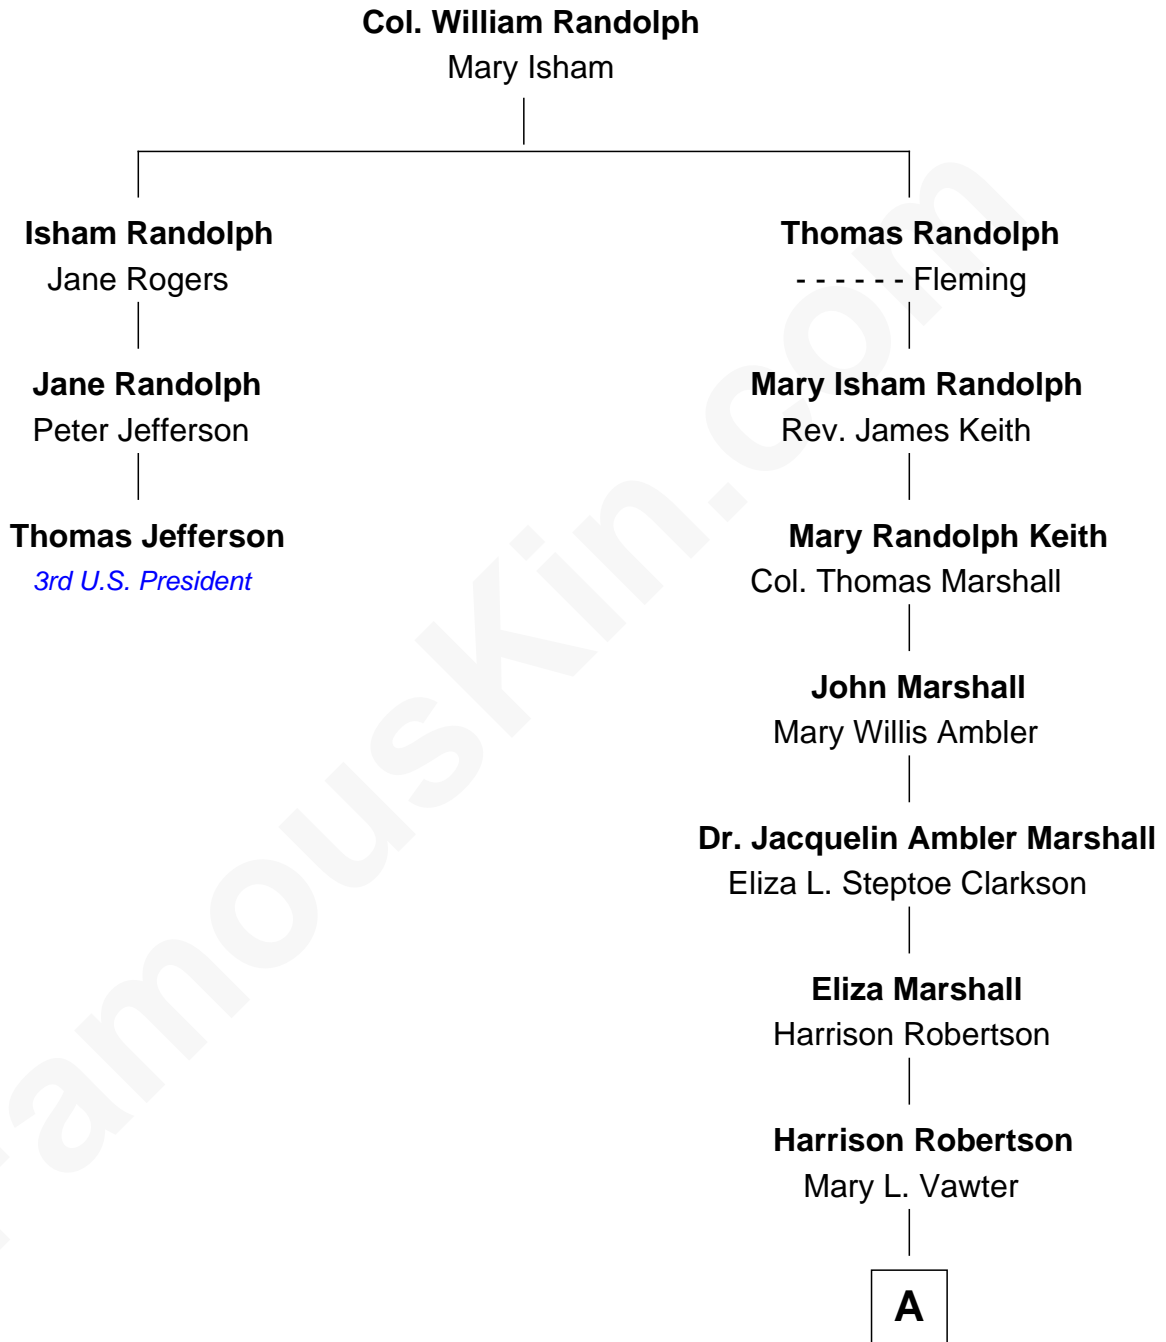

# FamousKin.com

## Relationship Chart of

### Thomas Jefferson

*3rd U.S. President and Signer of the Declaration of Independence*

2nd cousin 7 times removed of

**Mary Chapin Carpenter**  
*Singer and Songwriter*

**A**

—  
**Harrison Marshall Robertson**